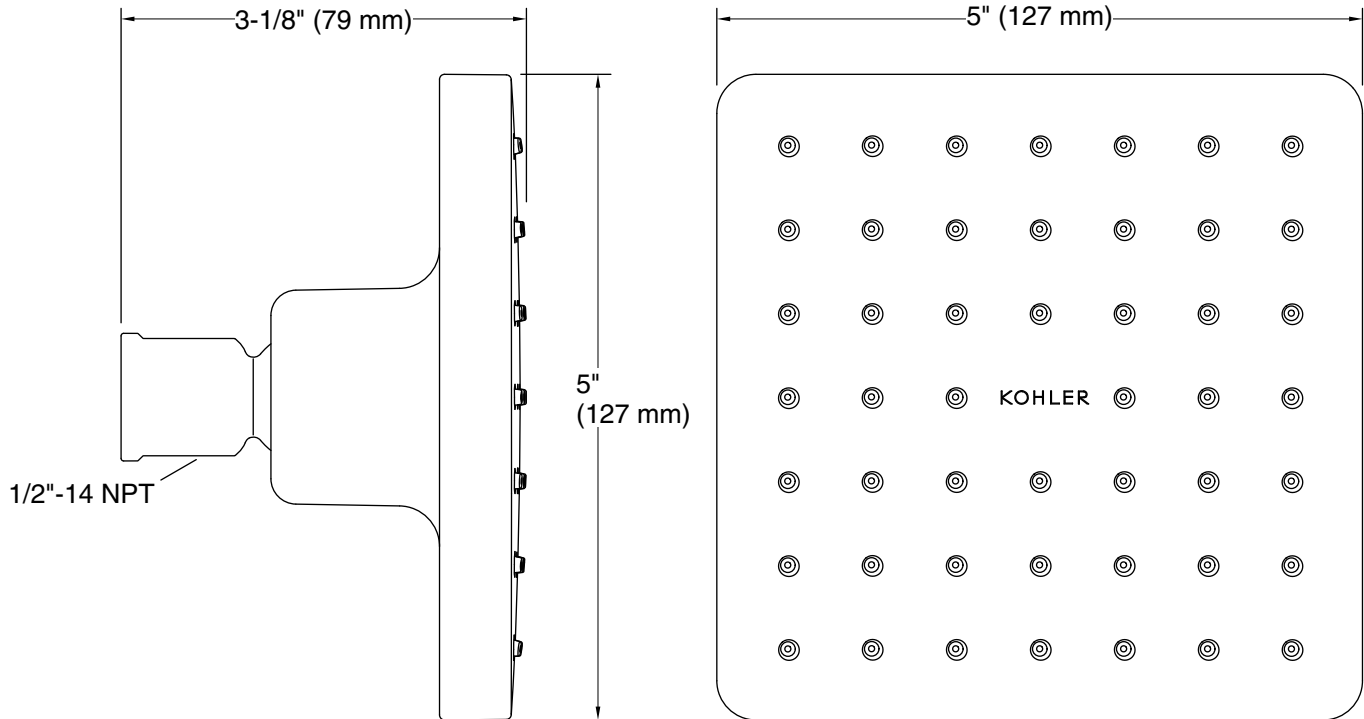

Features

- Single-function showerhead with 48 nozzle 5" (127 mm) diameter sprayface
- Optimized sprayface for maximum performance
- 2.5 gpm (9.5 lpm) maximum flow rate at 45 psi (3.1 bar)
- MasterClean™ sprayface features an easy-to-clean surface that withstands mineral buildup
- Coordinates with other products in the Parallel collection

Installation

- 1/2 -14 NPT connection
- Wall-mount

Recommended Products/Accessories

K-7397 Shower Arm and Flange

Codes/Standards

ASME A112.18.1/CSA B125.1
DOE - Energy Policy Act 1992

KOHLER® Faucet Lifetime Limited Warranty

Technical Information

All product dimensions are nominal.

Drain included: No

Showerhead/Body Spray:

Rated maximum flow: 2.5 gal/min (9.5 l/min)

Pressure: 45 psi (3.1 bar)

Notes

Install this product according to the installation instructions.