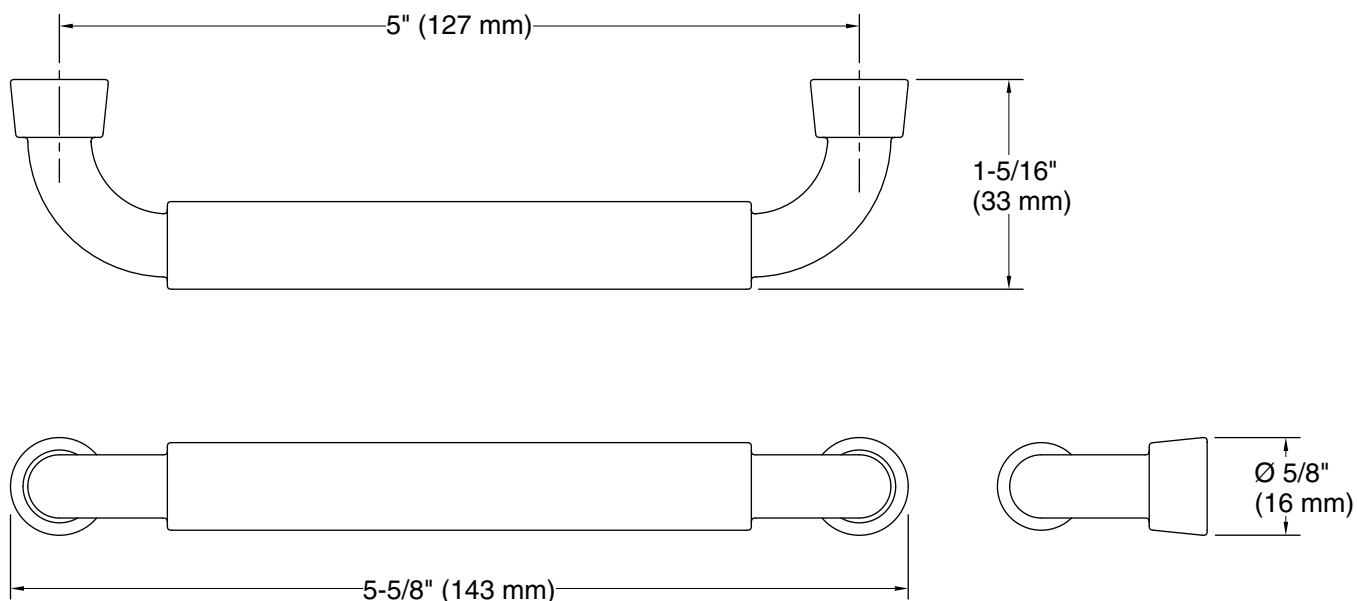

### Features

- 5" (127 mm) cabinet pull.
- Coordinates with Tone faucets, accessories, and showering components to complete your bathroom.

### Included Components

Additional Components:  
Installation hardware

## Technical Information

All product dimensions are nominal.

Material: Zinc