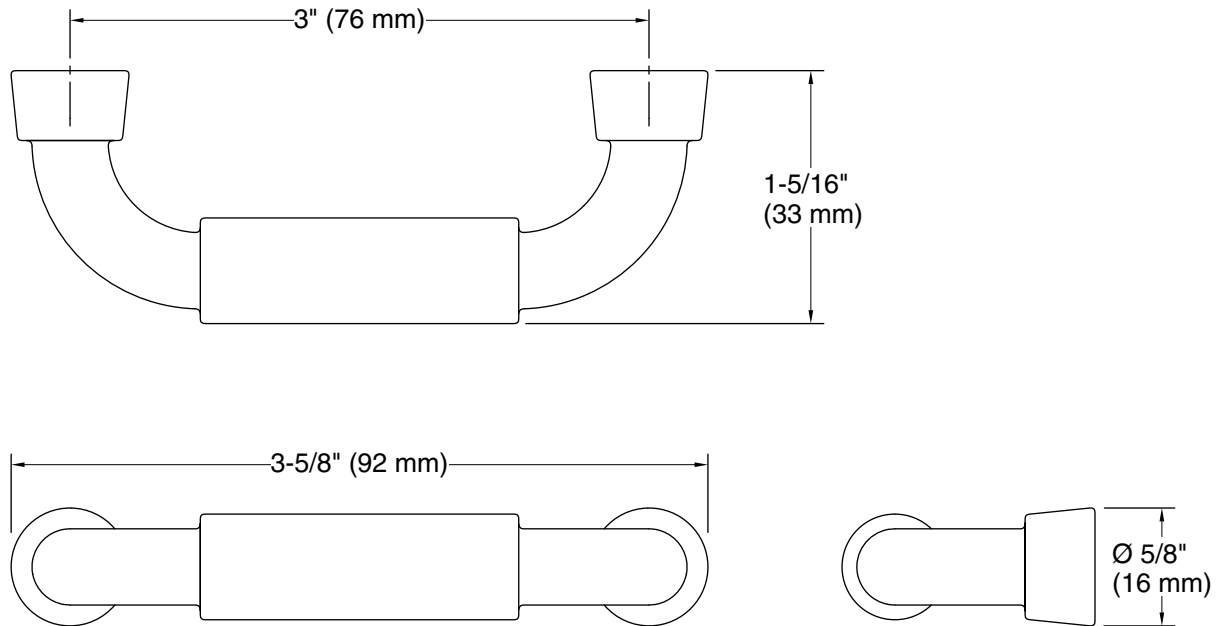

Technical Information

All product dimensions are nominal.

Material: Zinc