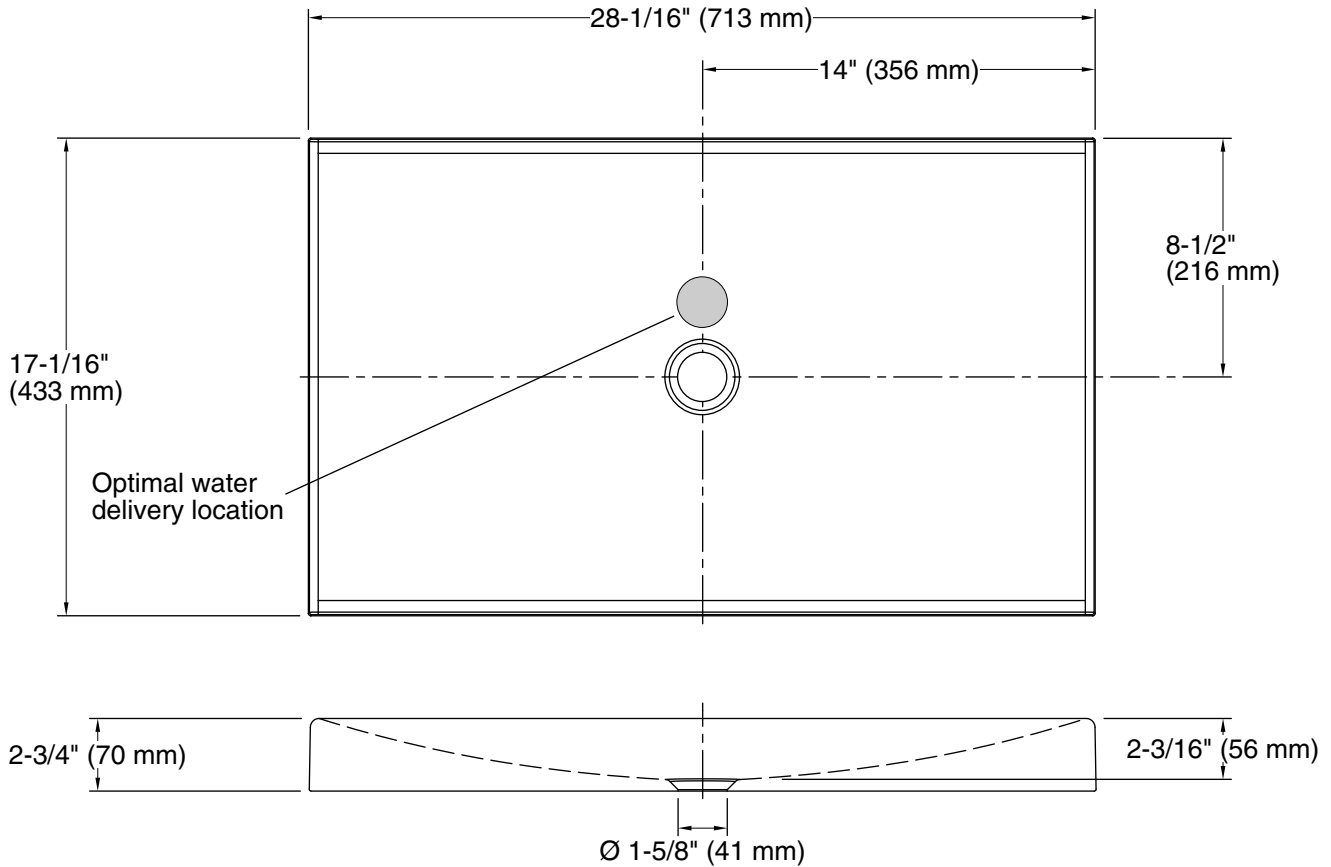

For the most current Specification Sheet, go to www.kohler.com.

8-11-2021 04:34 - US/CA/MX

THE BOLD LOOK
OF **KOHLER**®

Technical Information

All product dimensions are nominal.

Bowl configuration:	Single
Installation:	Vessel
Bowl area (Only):	Length: 27-7/8" (708 mm) Width: 16-3/16" (411 mm) Bowl depth: 2-3/16" (56 mm) Water depth: 2-3/16" (56 mm)
Drain hole:	1-5/8" (41 mm)