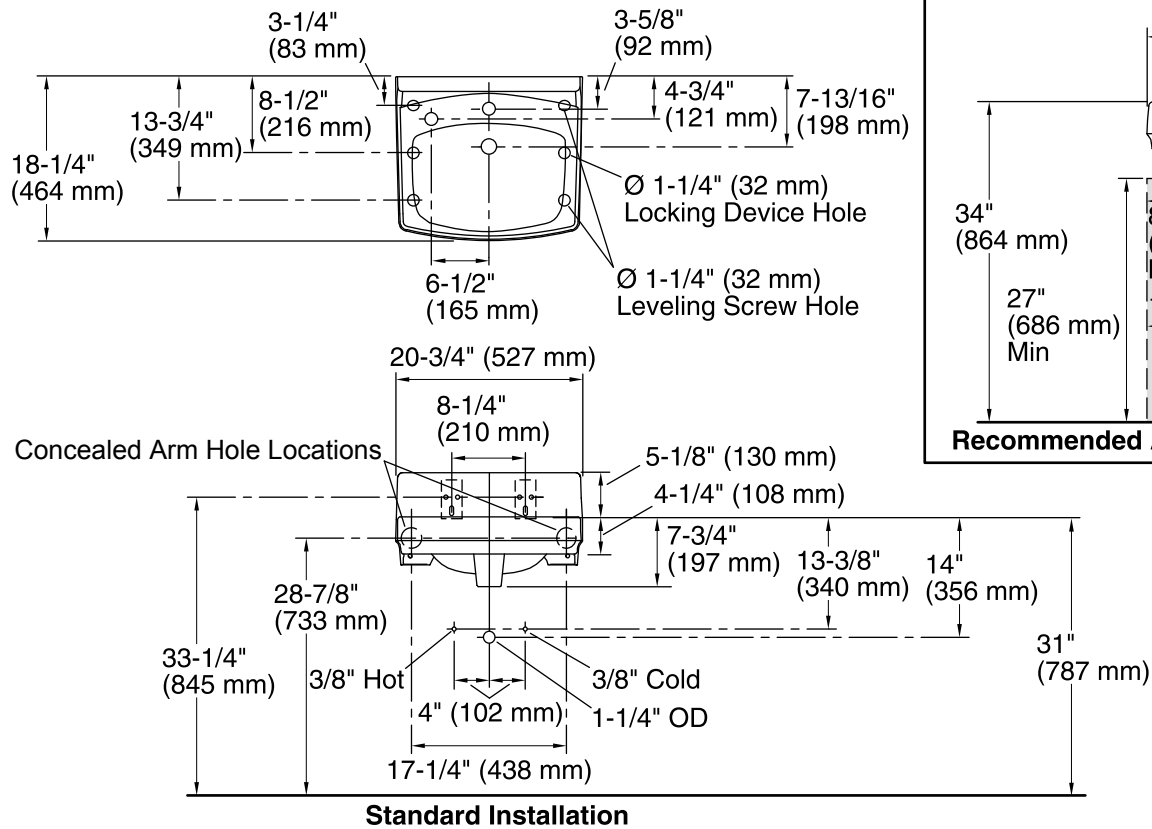

**Greenwich™**  
Wall-Mount Bathroom Sink  
**K-2031-NL**

**Features**

- Made from premium materials that withstand high-volume usage
- Constructed of vitreous china
- 20-3/4"L x 18-1/4"W
- Wall-mount installation
- Single-hole drilling
- Includes wall hanger
- With sealed overflow and soap dispenser drilling on left

### Technical Information

All product dimensions are nominal.

Bowl configuration: Single  
 Installation: Wall-mount  
 Bowl area (Only): Length: 10" (254 mm)  
 Width: 15" (381 mm)  
 With overflow: Yes  
 Water depth: 3-1/4" (83 mm)

Number of deck holes: 2  
 Faucet hole spacing: 8" (203 mm)  
 Faucet hole(s): 1-3/8" (35 mm)  
 Soap/Lotion hole: 1-1/4" (32 mm)  
 Drain hole: 1-3/4" (44 mm)