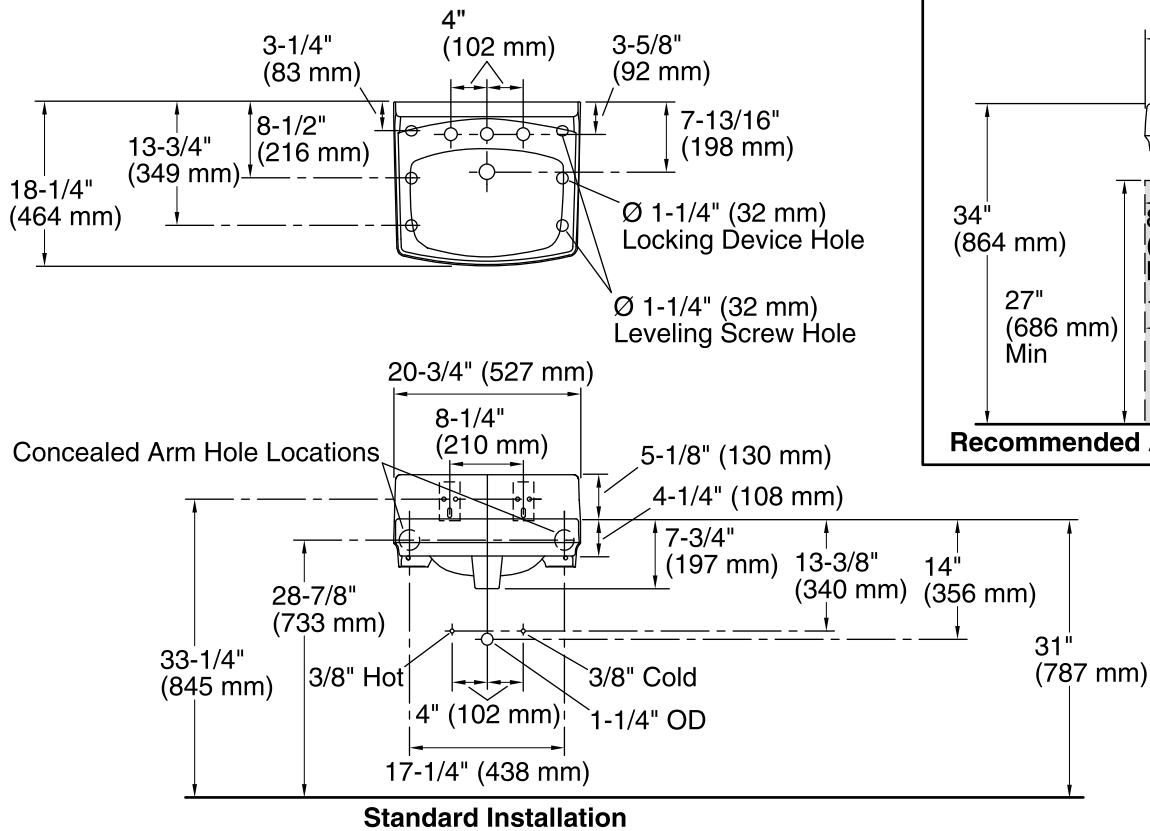

Greenwich™

Wall-Mount Lavatory

K-2030-N

Features

- Made from premium materials that withstand high-volume usage
- Constructed of vitreous china
- 20-3/4"L x 18-1/4"W
- Wall-mount installation
- 8" center drilling
- Includes wall hanger
- Drilled for concealed arm carrier
- With sealed overflow for commercial hospitals jobs

	0	White
--	---	-------

Technical Information

All product dimensions are nominal.

- Bowl configuration: Single
- Installation: Wall-mount
- Bowl area (Center): Length: 10" (254 mm)
Width: 15" (381 mm)
With overflow: Yes
Water depth: 3-1/4" (83 mm)
- Number of deck holes: 3
- Faucet hole spacing: 8" (203 mm)
- Faucet hole(s): 1-3/8" (35 mm)
- Drain hole: 1-3/4" (44 mm)