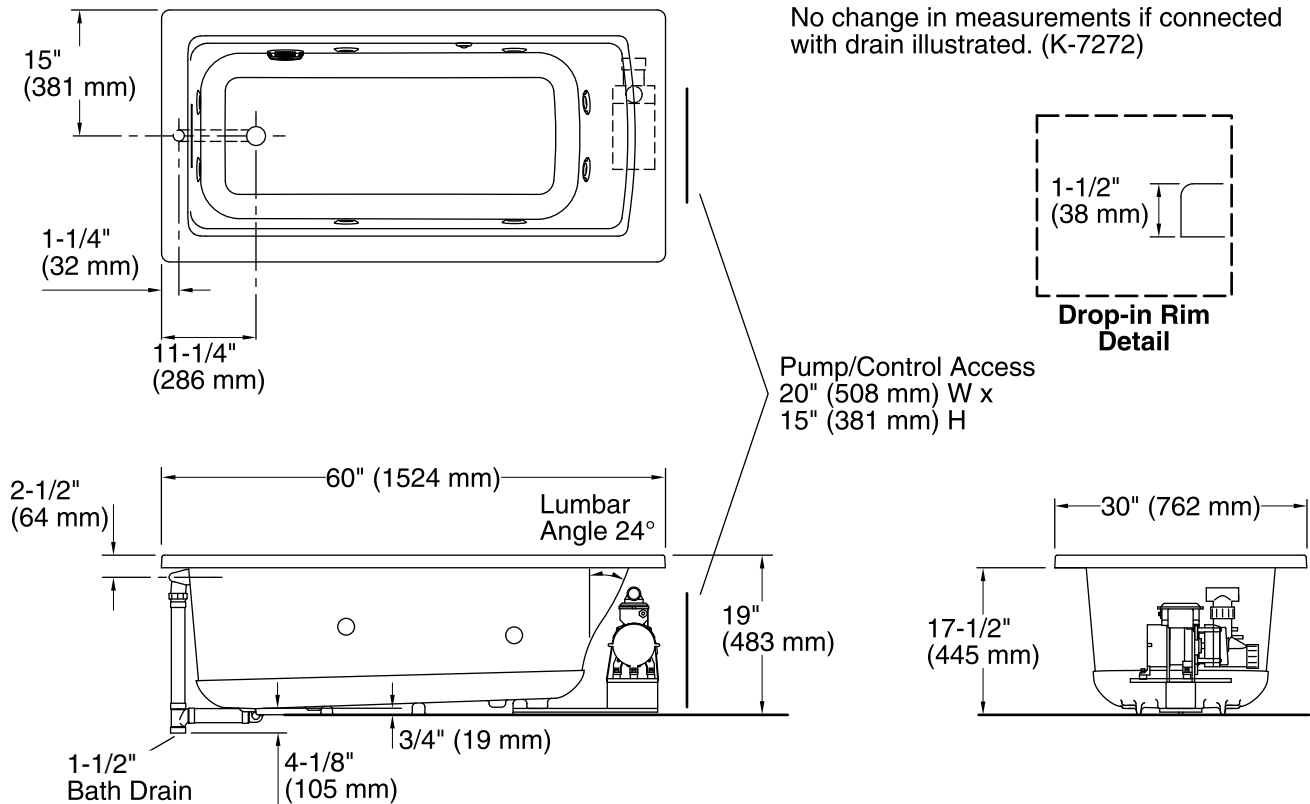

Required Electrical Service

Two dedicated circuits required, protected with Class A Ground-Fault Circuit-Interrupter (GFCI). Outside North America, this device may be known as a Residual Current Device (RCD).

Pump: 120 V, 15 A, 60 Hz
Heater: 120 V, 15 A, 60 Hz

Technical Information

All product dimensions are nominal.

Installation: Drop-in
Drain location: End
Basin area, bottom: 45-1/8" x 19-11/16" (1146 mm x 500 mm)
Basin area, top: 52-1/8" x 22-1/16" (1324 mm x 560 mm)
Weight: 98 lbs (44.5 kg)
Minimum floor load: 48 lbs/ft² (234.4 kg/m²)
Water depth: 15-1/8" (384 mm)
Water capacity: 57 gal (215.8 L)
Cutout: Drop-in, 58-1/2" x 28-1/2" (1486 mm x 724 mm)
Electrical component rating: Pump: 120 V, 7 A, 60 Hz
Heater: 120 V, 12.5 A, 60 Hz, 1500 W
Pump speed: Single

Notes

Measure your actual product for rough-in details. Install this product according to the installation instructions.

The hot water supply should be 70% of the capacity of the bath or greater. Installations will vary.

Provide one grounded electrical outlet within 24" (610 mm) of each component.

ADA compliant when installed to the specific requirements of these regulations.