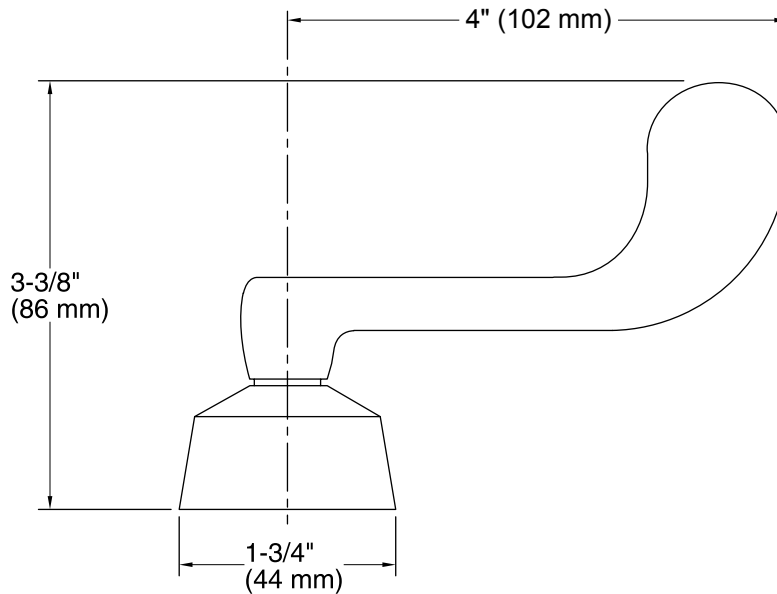

Available Colors/Finishes

Color tiles intended for reference only.

Color Code Description

■ CP Polished Chrome

Technical Information

All product dimensions are nominal.

Notes

Install this product according to the installation guide.