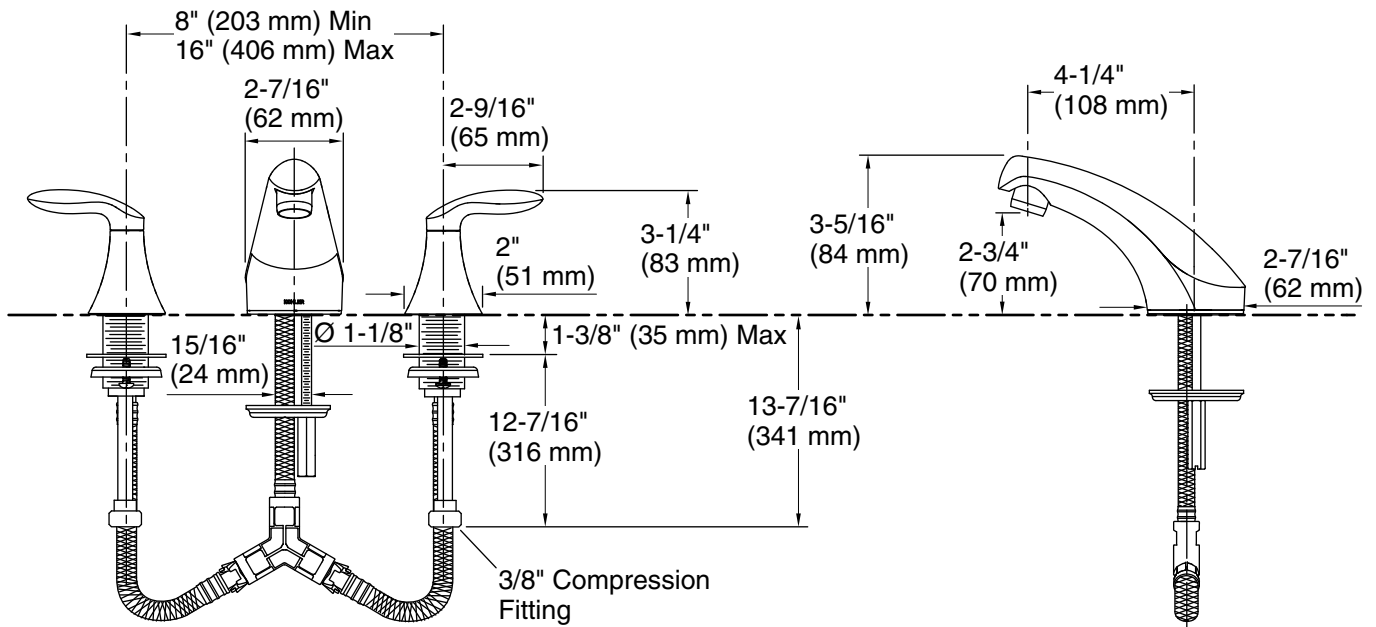

Features

- Two lever handles offer separate control of hot and cold water.
- 1.2 gpm (4.5 lpm) maximum flow rate at 60 psi (4.14 bar).
- 4-1/4" (108 mm) spout reach.
- Red/blue indexing.
- KOHLER ceramic disc valves exceed industry longevity standards for a lifetime of durable performance.
- Coordinates with Coralais faucets, accessories, and showering components to complete your bathroom.

Material

- Premium metal construction for durability and reliability.
- KOHLER finishes resist corrosion and tarnishing.

Installation

- Handles are preassembled on valves to simplify installation.
- For 8" - 16" (203 - 406 mm) centers.
- Widespread.
- Quick-connect fittings make installation easy.

	CP	Polished Chrome
---	----	-----------------

Technical Information

All product dimensions are nominal.

Faucet:

Flow rate: 1.2 gal/min (4.5 l/min)

Pressure: 60 psi (4.1 bar)

Valve body: Machined-brass

Spout:

Spout reach: 4-1/4" (108 mm)

Notes

Install this product according to the installation guide.

ADA compliant for handles only.

ADA, OBC, CSA B651 compliant when installed to the specific requirements of these regulations.