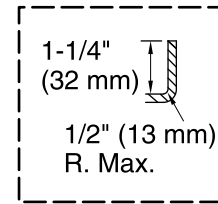

No change in measurements if connected with drain illustrated. (K-7161-AF)

□ Recommended Faucet Location

Integral Flange Detail