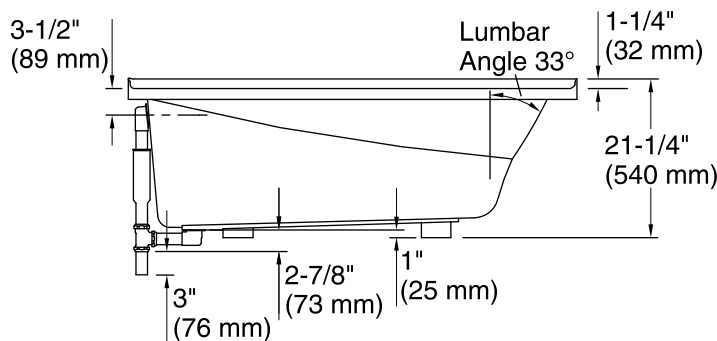

Required Electrical Service

One circuit required, protected with Class A Ground-Fault Circuit-Interrupter (GFCI). Outside North America, this device may be known as a Residual Current Device (RCD).

Heated Surface: 120 V, 15 A

Technical Information

All product dimensions are nominal.

Installation: Three-wall alcove

Drain location: Left

Basin area, bottom: 46" x 24" (1168 mm x 610 mm)

Basin area, top: 54" x 27" (1372 mm x 686 mm)

Weight: 62 lbs (28.1 kg)

Minimum floor load: 41 lbs/ft² (200.2 kg/m²)

Water capacity: 63 gal (238.5 L)

Electrical component rating: Heated Surface: 120 V, 0.5 A, 60 Hz, 65 W

Minimum flat for door: 2" (50 mm)

Notes

Measure your actual product for rough-in details. Install this product according to the installation instructions.

The hot water supply should be 70% of the capacity of the bath or greater. Installations will vary.

If installing a rim-mount faucet, make sure there is no interference above or below the deck before drilling any holes.