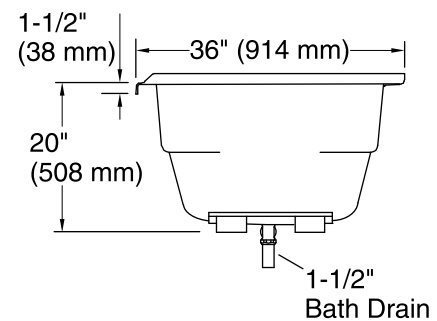

Required Electrical Service

One circuit required, protected with Class A Ground-Fault Circuit-Interrupter (GFCI). Outside North America, this device may be known as a Residual Current Device (RCD).

Heated Surface: 120 V, 15 A

Technical Information

All product dimensions are nominal.

Installation: Three-wall alcove

Drain location: Left

Basin area, bottom: 46" x 24" (1168 mm x 610 mm)

Basin area, top: 54" x 27" (1372 mm x 686 mm)

Weight: 62 lbs (28.1 kg)

Minimum floor load: 41 lbs/ft² (200.2 kg/m²)

Water capacity: 63 gal (238.5 L)

Electrical component rating: Heated Surface: 120 V, 0.5 A, 60 Hz, 65 W

Minimum flat for door: 2" (50 mm)

Notes

Measure your actual product for rough-in details. Install this product according to the installation instructions.

The hot water supply should be 70% of the capacity of the bath or greater. Installations will vary.

If installing a rim-mount faucet, make sure there is no interference above or below the deck before drilling any holes.