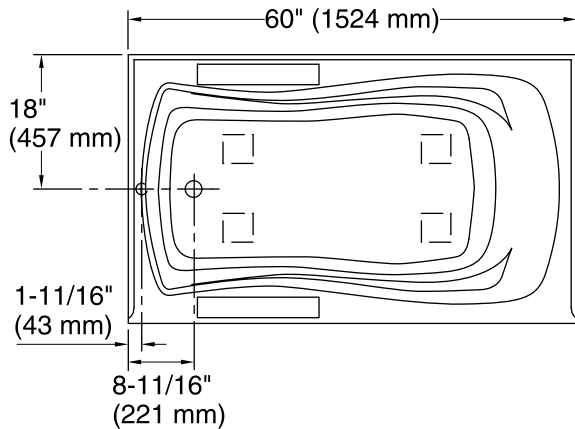

No change in measurements if connected with drain illustrated. (K-7161-AF)

□ Recommended Faucet Location