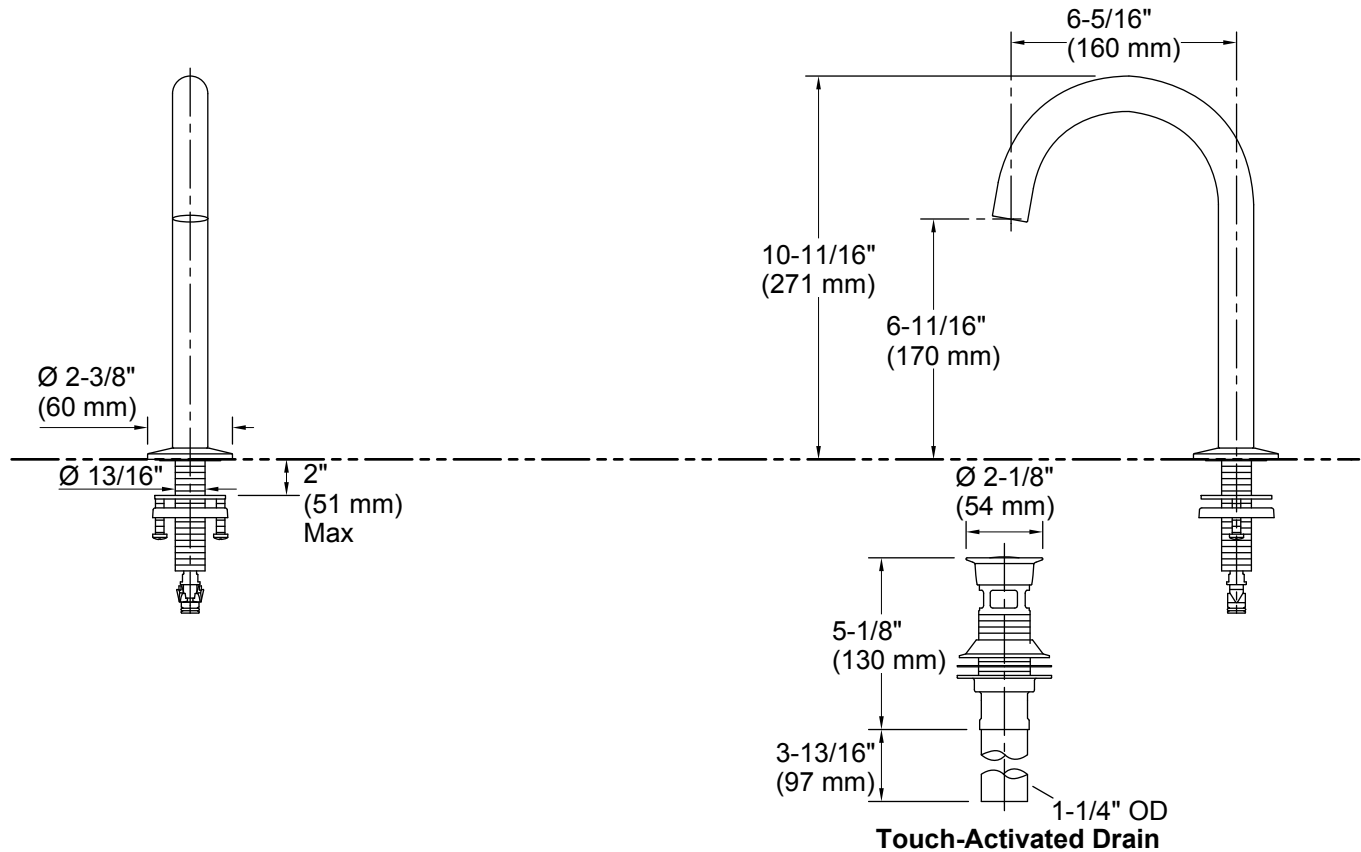

### Features

- 6 5/16" spout reach.
- Tube Spout.
- 1.2 gal/min (4.5 l/min) maximum flow rate [max at 60 psi (4.14 bar)].
- Coordinate with your choice of Components widespread lavatory handles for a personalized design.
- Includes metal touch-activated drain with 1-1/4" tailpiece.
- Coordinates with Components faucets, accessories, and showering components to complete your bathroom.

### Installation

- For 8" (203 mm) or 16" (406 mm) centers.
- Widespread.

### Technical Information

All product dimensions are nominal.

#### Spout:

Spout reach: 6-5/16" (160 mm)