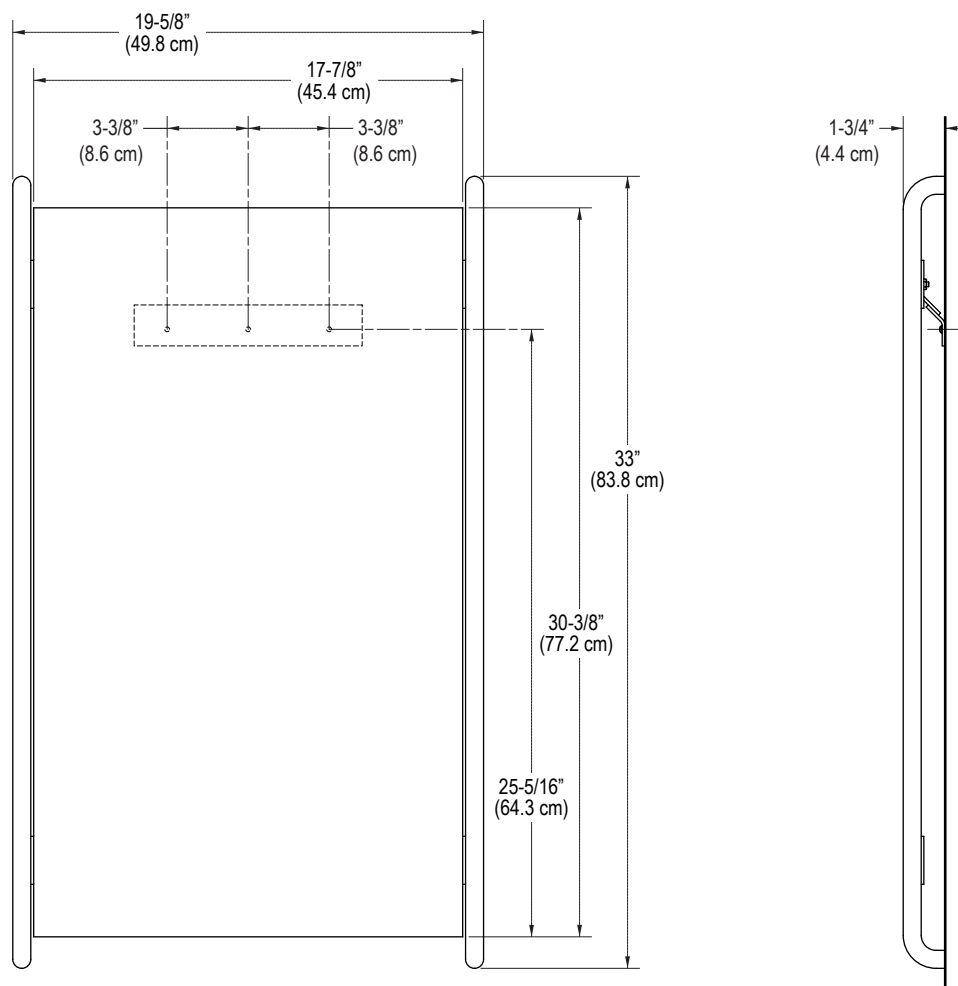

FEATURES

P74053

- Bent Brass Frame Projects Elegantly from the Wall
- Solid Brass Construction
- Available in Four Coordinating Finishes
- Coordinates with the One Collection

SPECIFIED MODEL

Model	Description	Finishes			
P74053-00	One Mirror	<input type="checkbox"/> CP Polished Chrome	<input type="checkbox"/> AD Nickel Silver	<input type="checkbox"/> AG Brushed Nickel	<input type="checkbox"/> Gunmetal