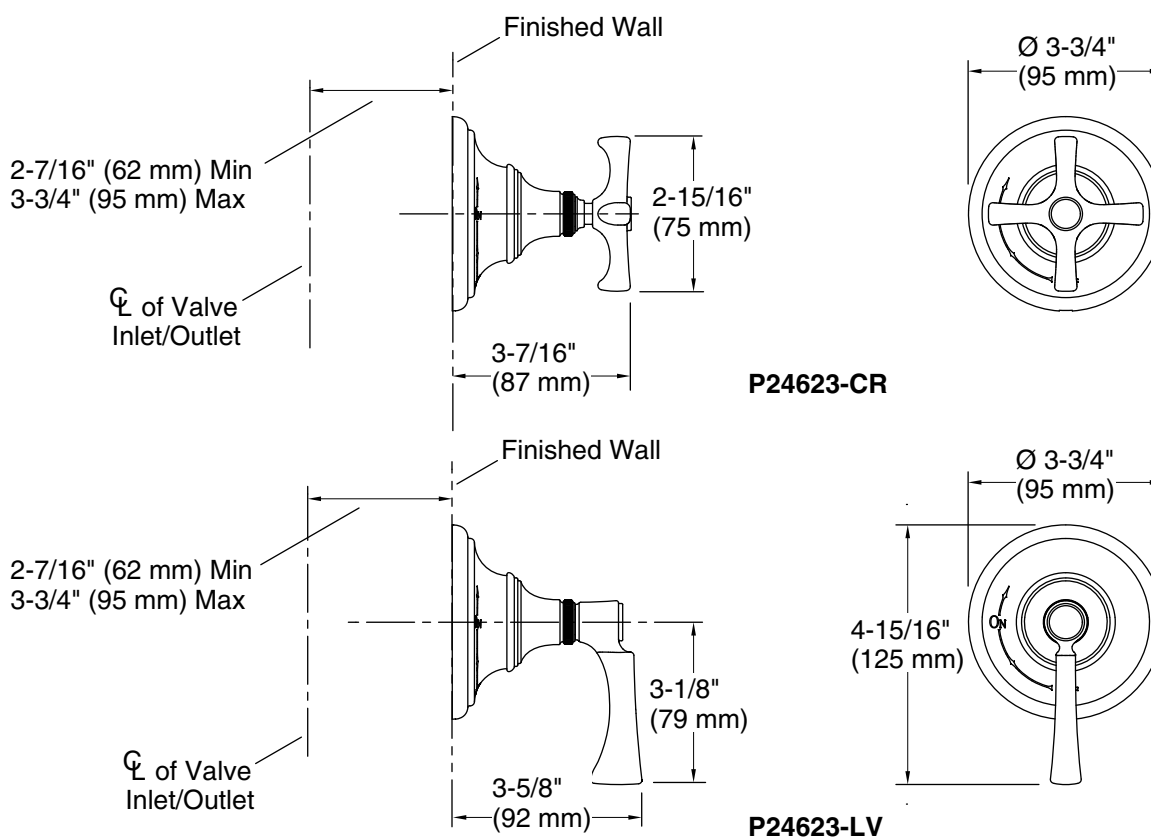

FEATURES

- Solid metal construction for durability and reliability
- Allows the user to customize their shower experience
- Complements the Bellis collection

CODES/STANDARDS APPLICABLE

Specified model meets or exceeds the following:

- ADA
- ASME A112.18.1/CSA B125.1
- IAPMO/cUPC

P24623

ADA

SPECIFIED MODEL				
Model	Description	Finishes		
P24623-00	Bellis Volume Control Valve Trim, Cross Handle	<input type="checkbox"/> CP Polished Chrome	<input type="checkbox"/> AD Nickel Silver	<input type="checkbox"/> AG Brushed Nickel <input type="checkbox"/> ULB Unlacquered Brass
P24623-LV	Bellis Volume Control Valve Trim, Lever Handle	<input type="checkbox"/> CP Polished Chrome	<input type="checkbox"/> AD Nickel Silver	<input type="checkbox"/> AG Brushed Nickel <input type="checkbox"/> ULB Unlacquered Brass
Required Rough-In				
P29527-00	Rough-in, 1/2" Volume Control	<input type="checkbox"/> NA		
P29528-00	Rough-in, 3/4" Volume Control	<input type="checkbox"/> NA		