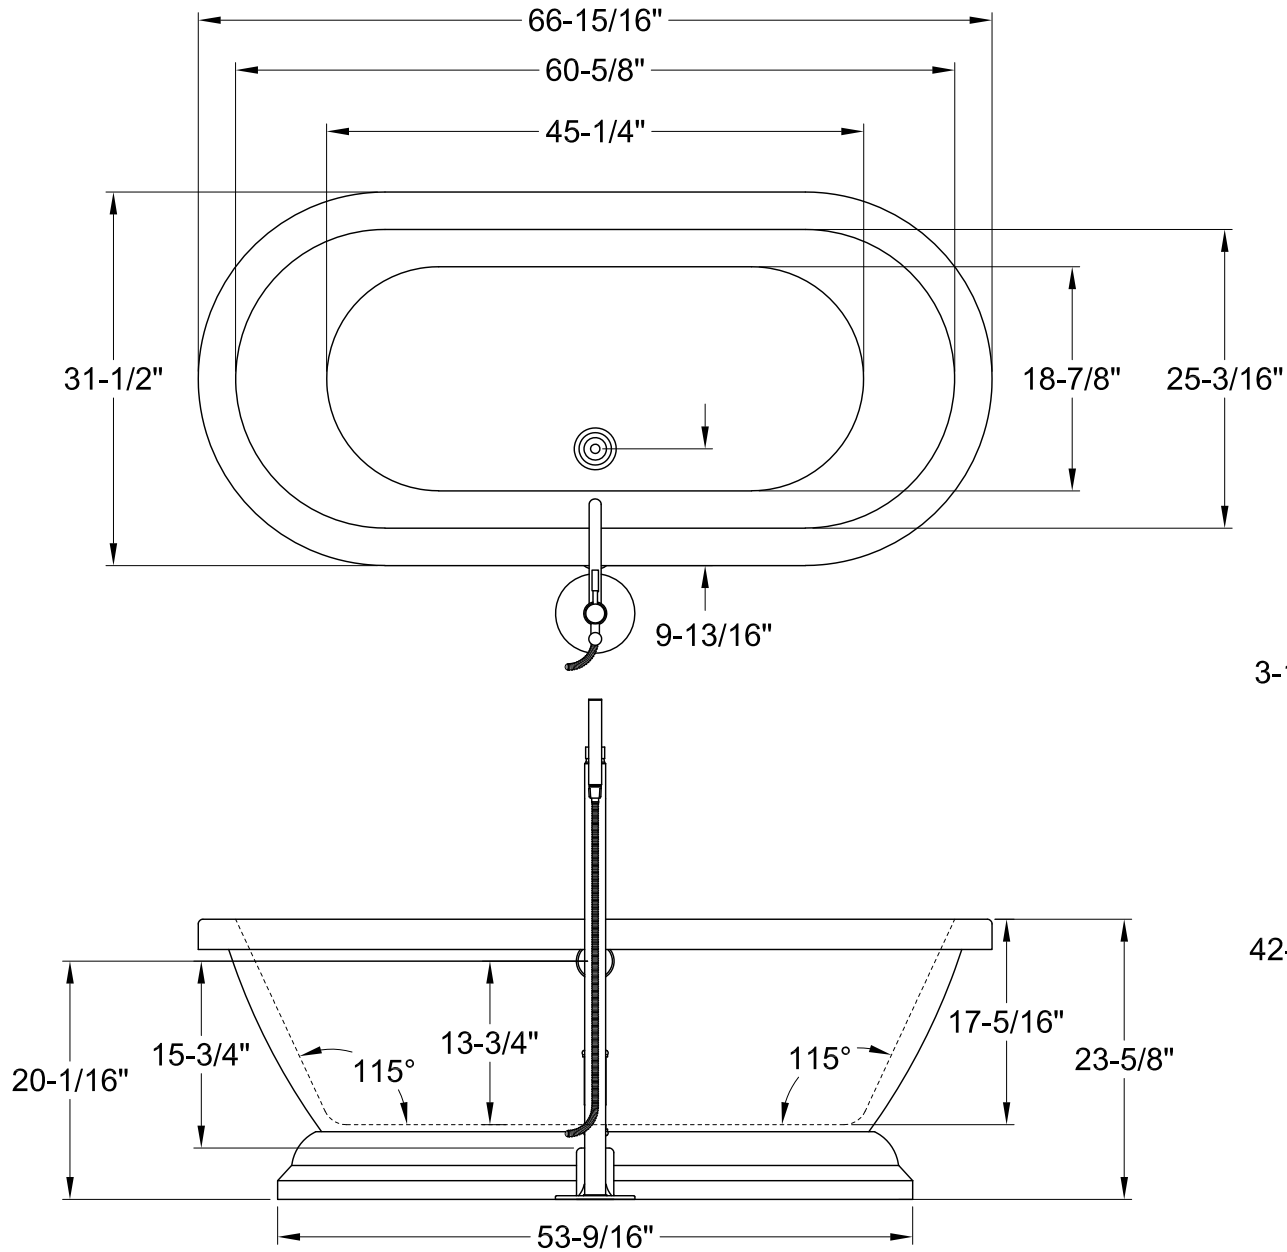

KT7PE672824B1,5,8

67" Acrylic Pedestal Bathtub Combo

TUBFDAABS