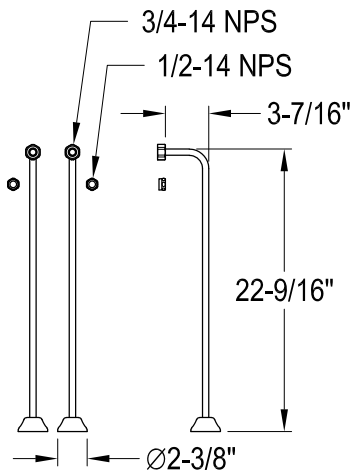

CCK3141PL

Shower Combo

CC461,2,5,8 Single Offset Bath Supply

CC2091,2,5,8 Tub Waste & Overflow