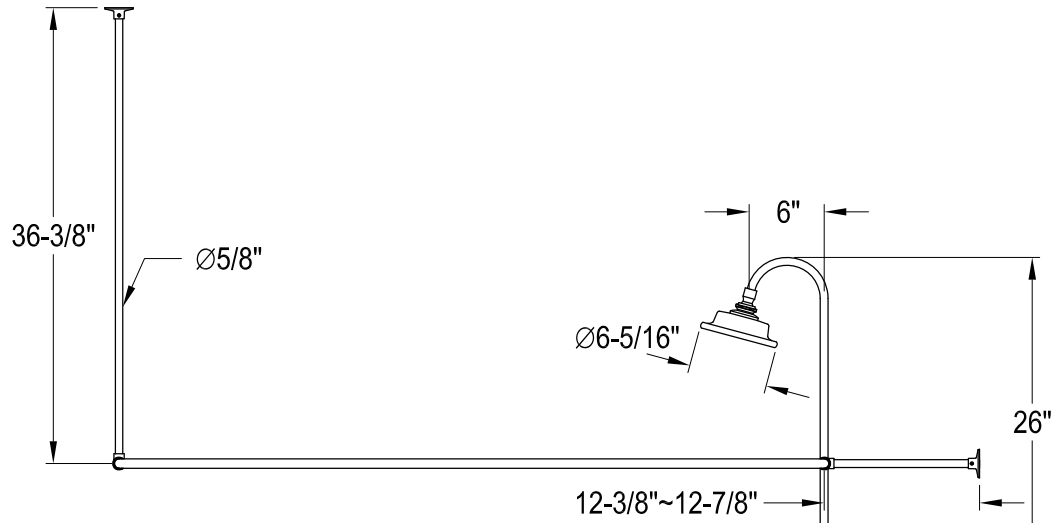

CCK3141PL

Shower Combo

CC461,2,5,8 Single Offset Bath Supply

CC2091,2,5,8 Tub Waste & Overflow