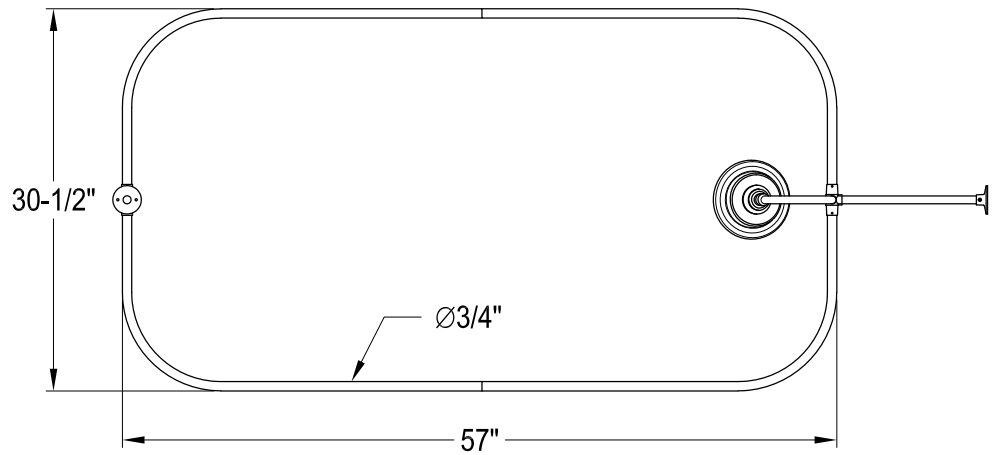

CCK3141PL

Shower Combo

CC461,2,5,8 Single Offset Bath Supply

CC2091,2,5,8 Tub Waste & Overflow