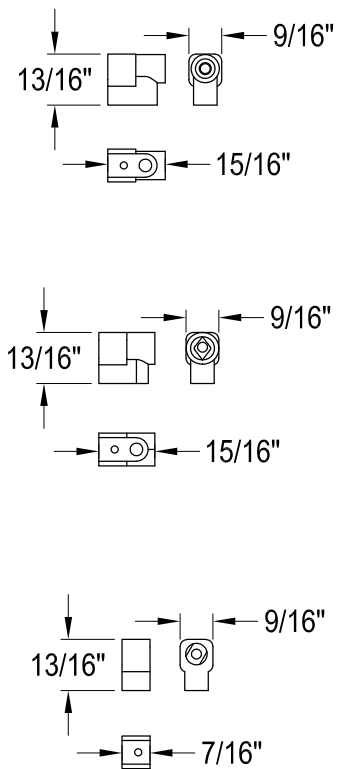

KT690,5,7,8DT

Universal Tub & Shower Trim Kit Fits All Delta Shower Faucets

Handle

Adaptor

Faceplate

Dome Nut & Adjusting Ring

Sleeve