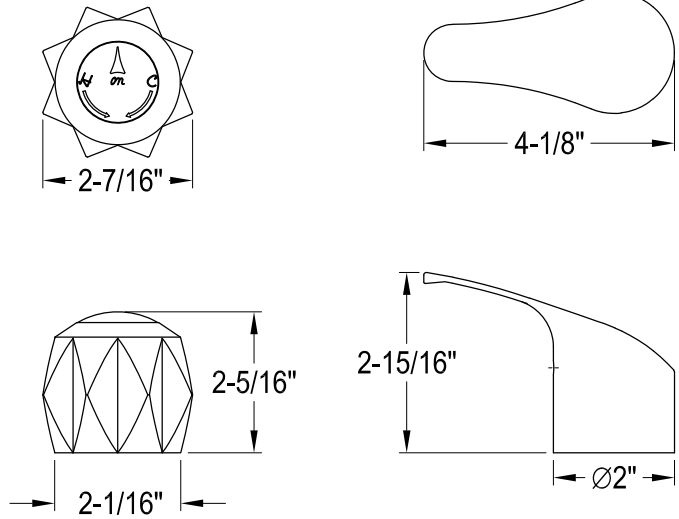

KT690,5,7,8DT

Universal Tub & Shower Trim Kit Fits All Delta Shower Faucets

Handle

Adaptor

Faceplate

Dome Nut & Adjusting Ring

Sleeve