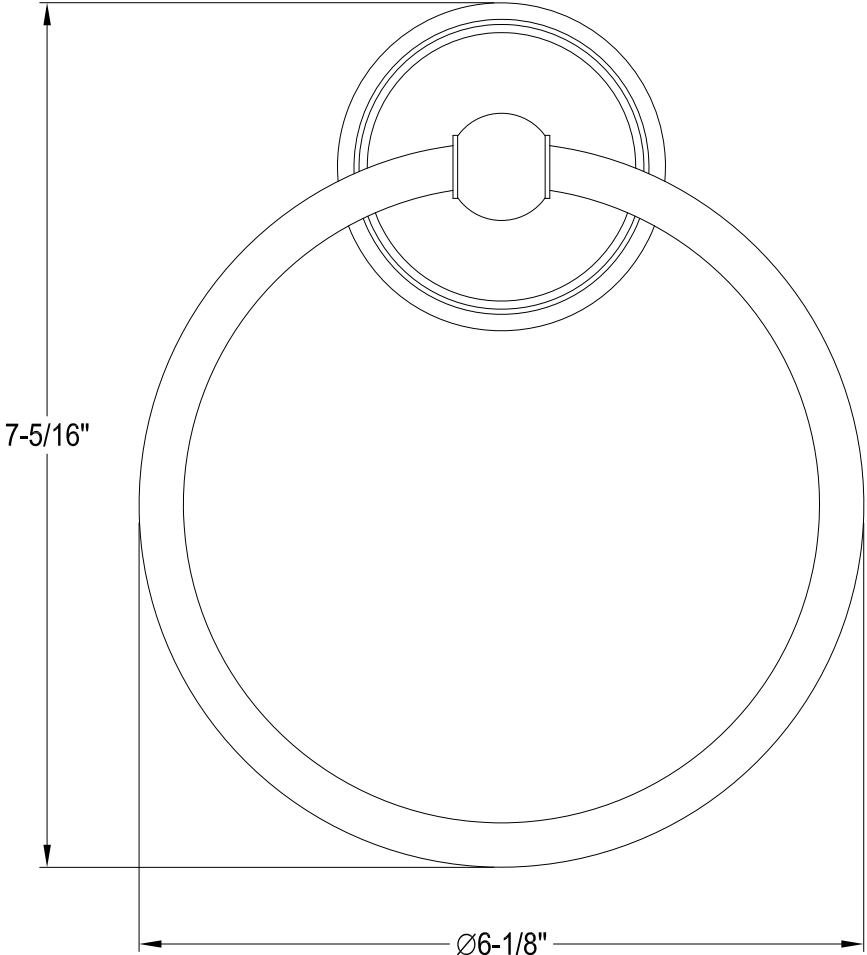

# BA9113C,PB,AB,BB,BN

24" Dual Towel Bar

# BA9114C,PB,AB,BB,BN

Towel Ring