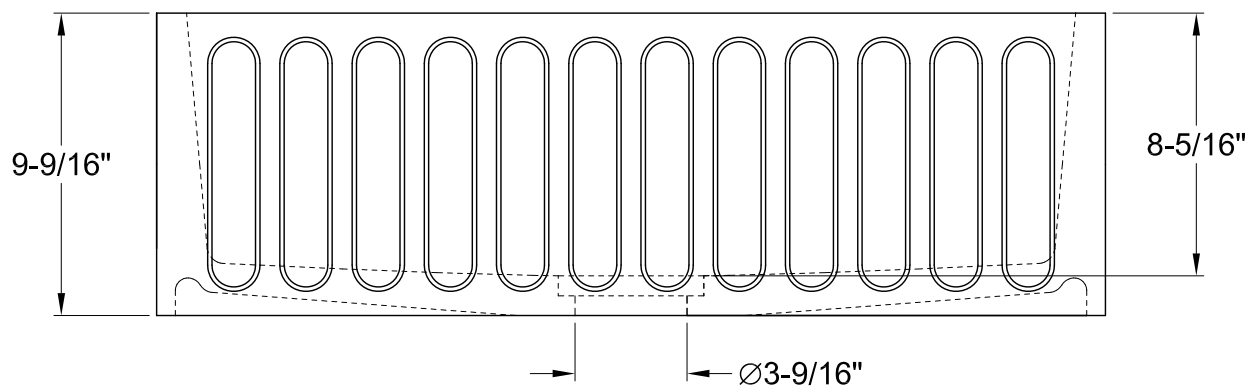

KGKFA301810RM

Solid Surface White Stone Farmhouse Single Bowl Kitchen Sink Combo

Drainer