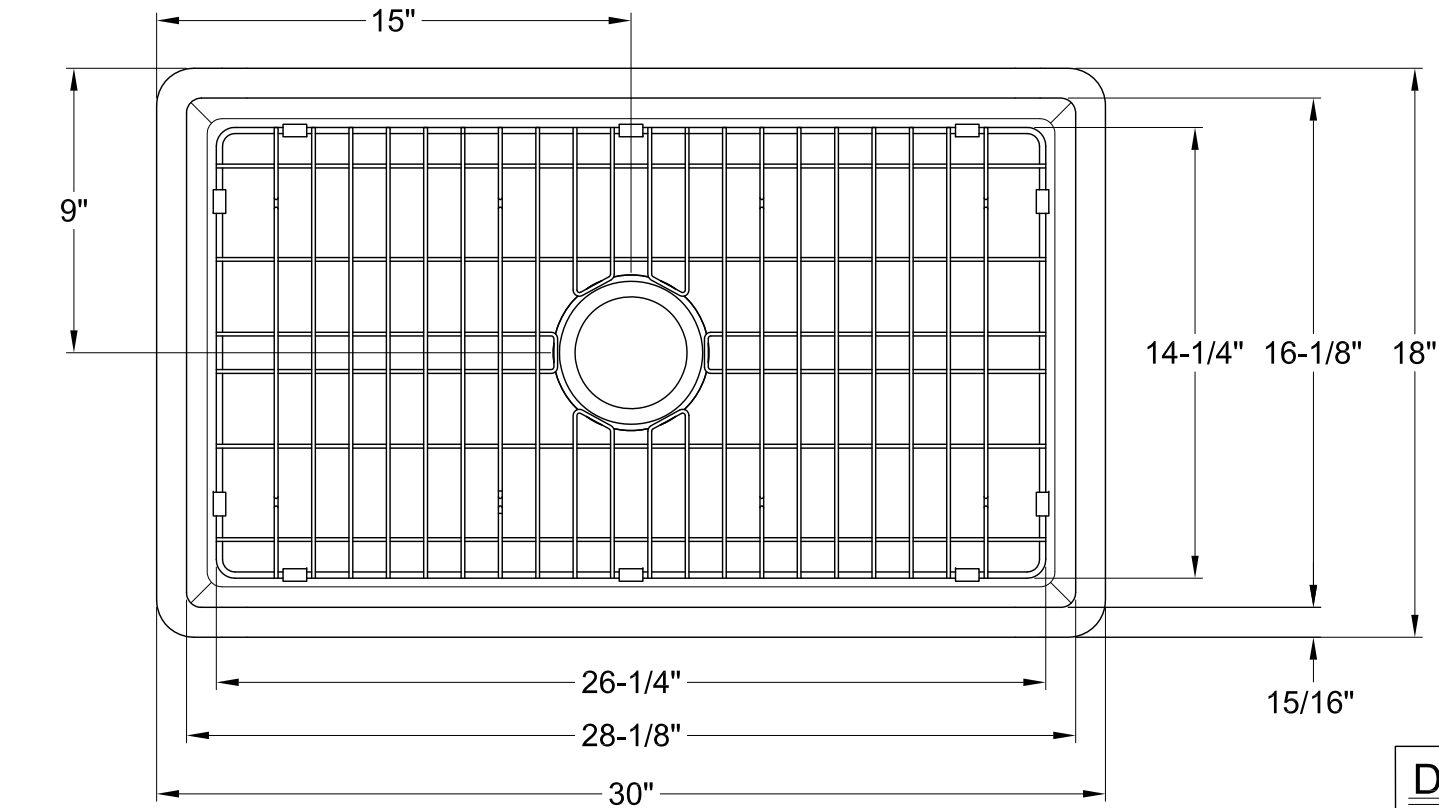

KGKFA301810RM

Solid Surface White Stone Farmhouse Single Bowl Kitchen Sink Combo

Drainer