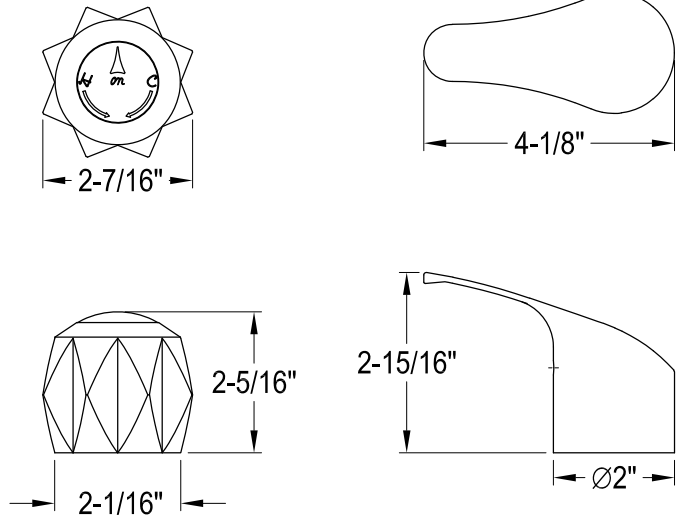

KT690,5,7,8DT

Universal Tub & Shower Trim Kit Fits All Delta Shower Faucets

Handle