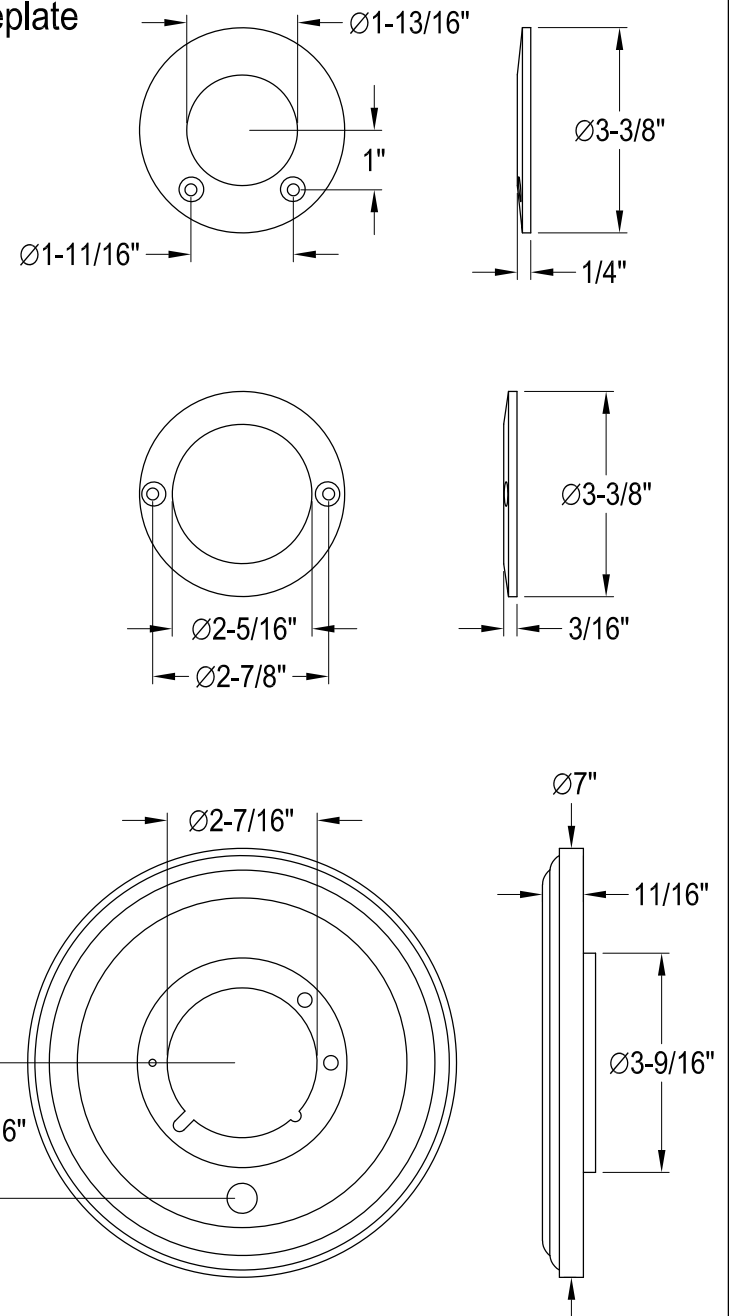

# KT690,5,7,8DT

Universal Tub & Shower Trim Kit Fits All Delta Shower Faucets

## Faceplate

## Dome Nut & Adjusting Ring

## Sleeve