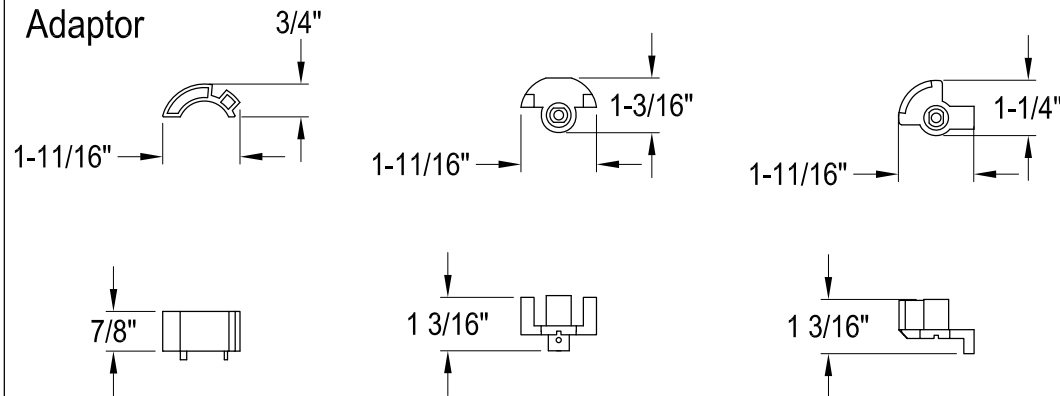

KT690, 1,5,7,8MT

Universal Tub & Shower Trim Kit Fits All Moen Shower Faucets

Handle

Bushing & Stop

Adaptor

Sleeve

Faceplate