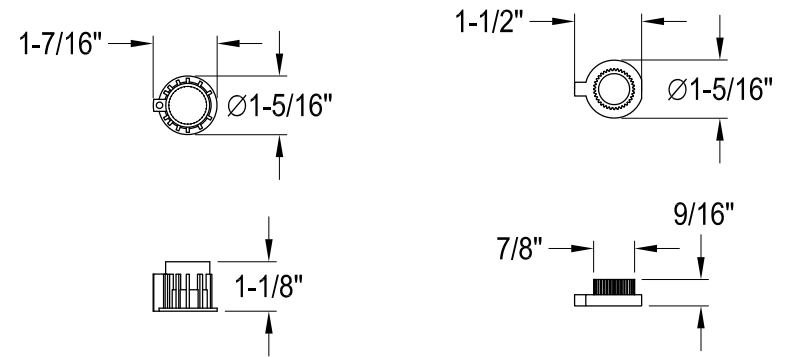

Bushing & Stop