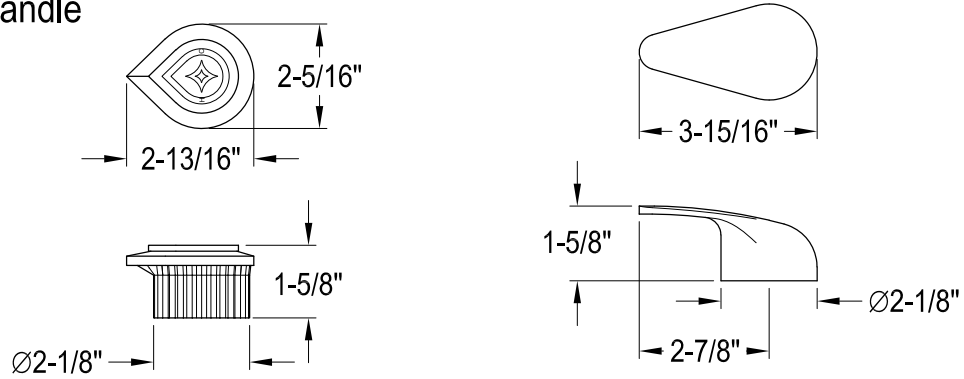

KT690, 1,5,7,8MT

Universal Tub & Shower Trim Kit Fits All Moen Shower Faucets

Handle