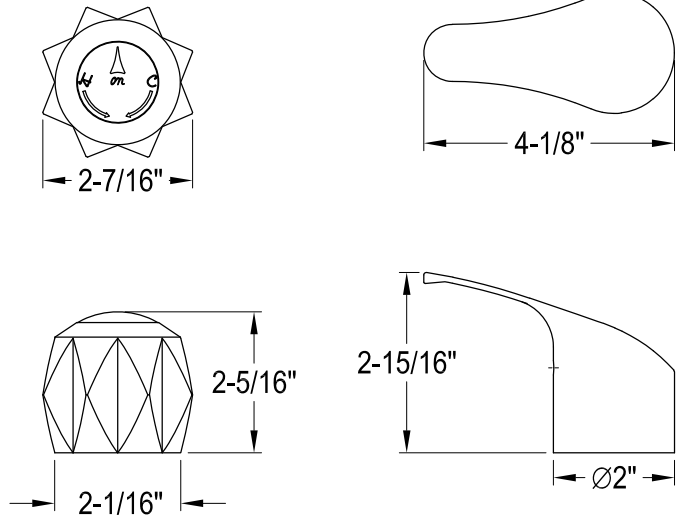

KT690,5,7,8DT

Universal Tub & Shower Trim Kit Fits All Delta Shower Faucets

Handle

Adaptor

Faceplate

Dome Nut & Adjusting Ring

Sleeve