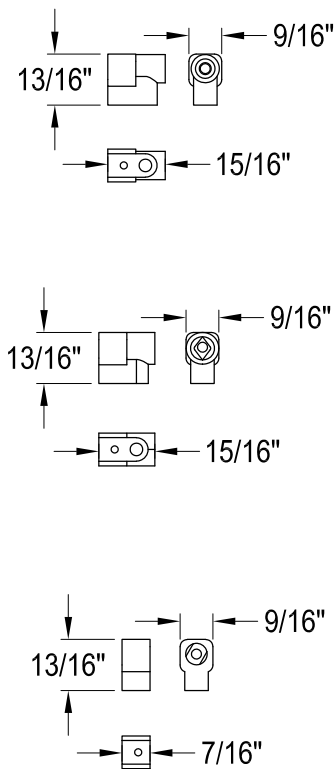

KT690,5,7,8DT

Universal Tub & Shower Trim Kit Fits All Delta Shower Faucets

Handle

Adaptor

Faceplate

Dome Nut & Adjusting Ring

Sleeve