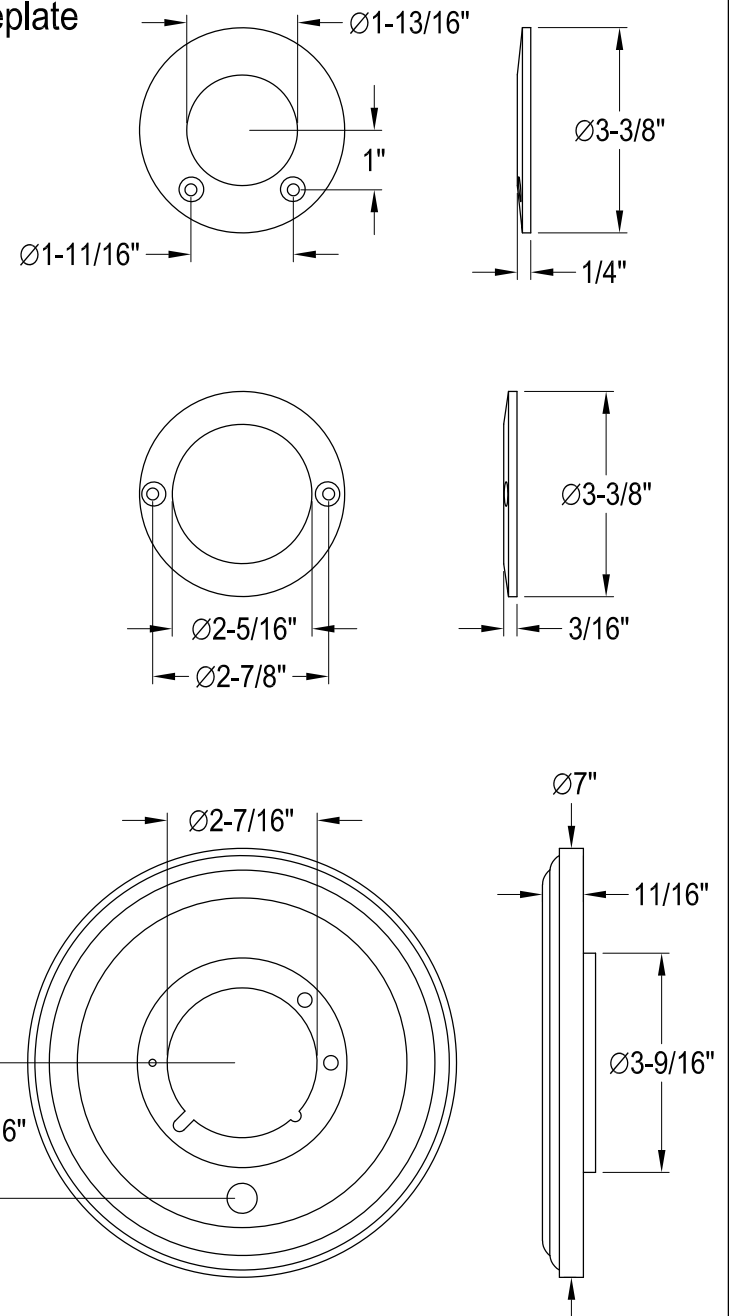

KT690,5,7,8DT

Universal Tub & Shower Trim Kit Fits All Delta Shower Faucets

Handle

Adaptor

Faceplate

Dome Nut & Adjusting Ring

Sleeve