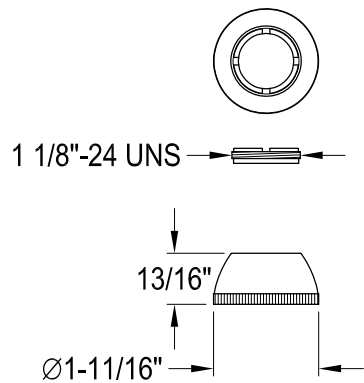

KT690,5,7,8DT

Universal Tub & Shower Trim Kit Fits All Delta Shower Faucets

Handle

Adaptor

Faceplate

Dome Nut & Adjusting Ring

Sleeve