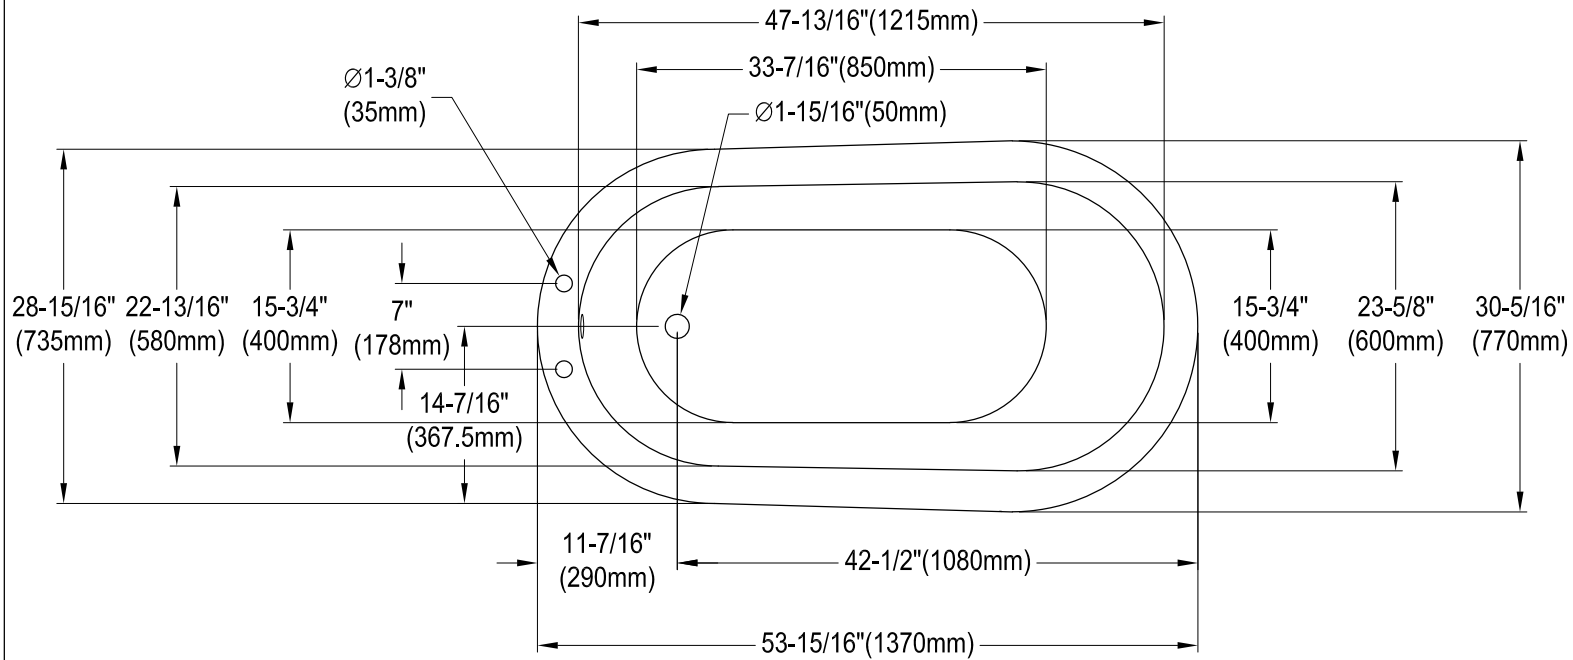

VCT7D5431B0,1,2,5,6,8,W

54" Cast Iron Clawfoot Tub With 7" Faucet Drillings

M10 x 20 (4 pcs)

Section A-A