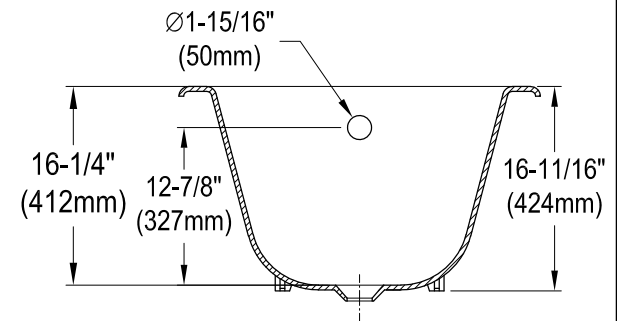

VCT7D5431B0,1,2,5,6,8,W

54" Cast Iron Clawfoot Tub With 7" Faucet Drillings

M10 x 20 (4 pcs)

Section A-A