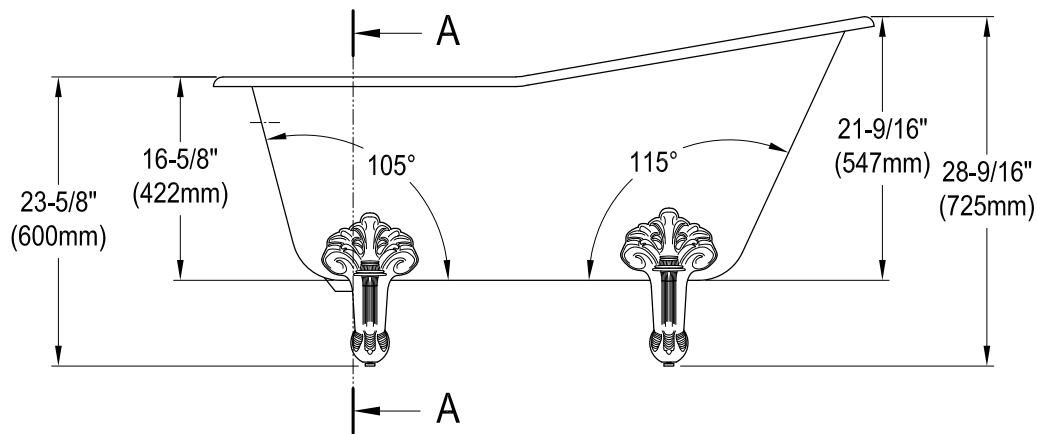

VCT7D5431B0,1,2,5,6,8,W

54" Cast Iron Clawfoot Tub With 7" Faucet Drillings

M10 x 20 (4 pcs)

Section A-A