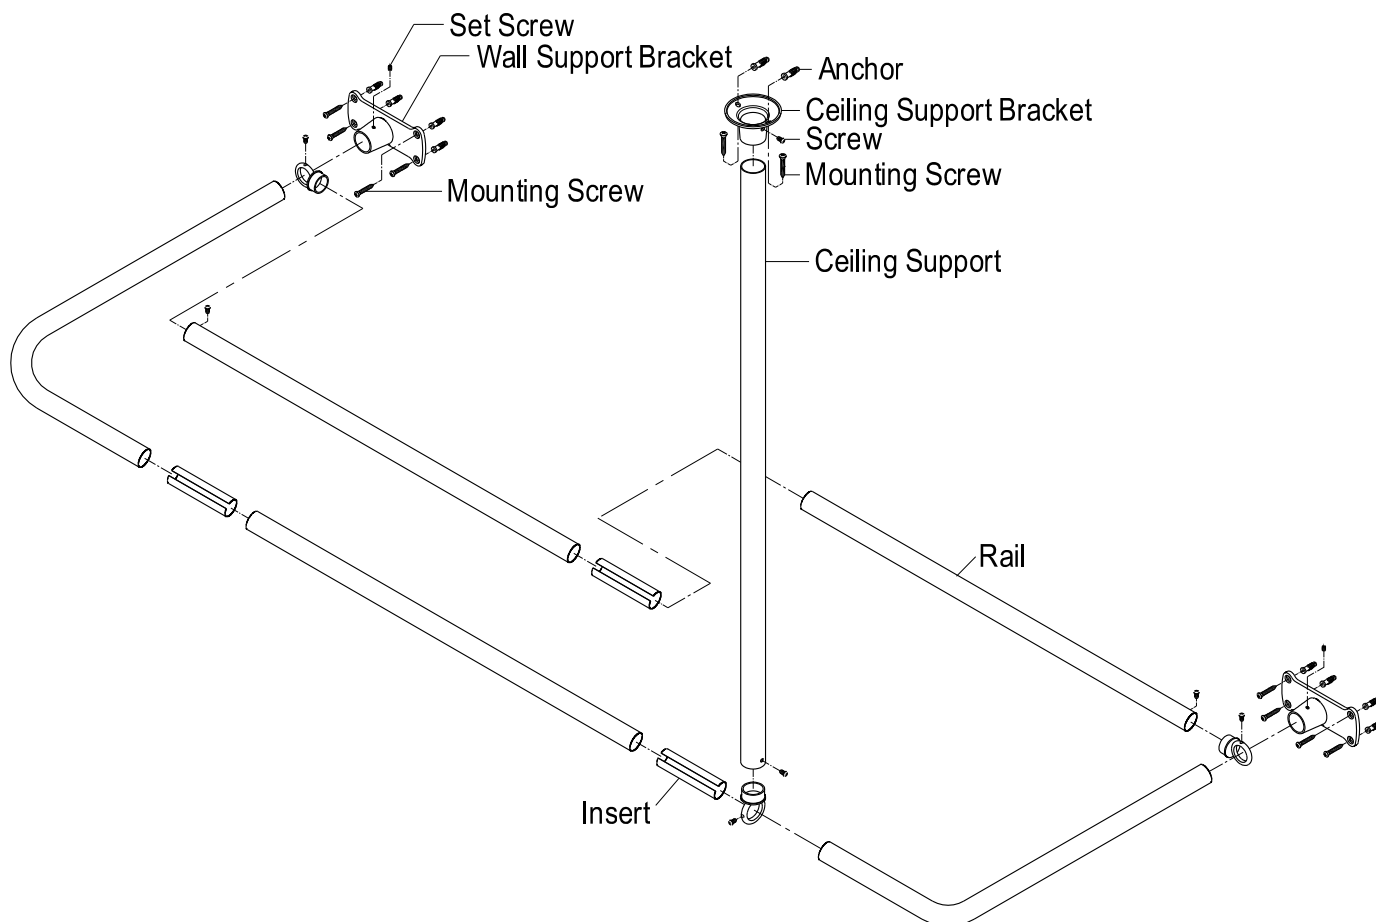

## Installation Instructions For Use With KB's D-Type Shower Rod Bath Supply

Mounting Screw & Anchor	Set Screw	Screw
		
10 Pcs	2 Pcs	7 Pcs

[www.kingstonbrass.com](http://www.kingstonbrass.com)

TOLL-FREE CUSTOMER SERVICE: 1-877-2-KBRASS