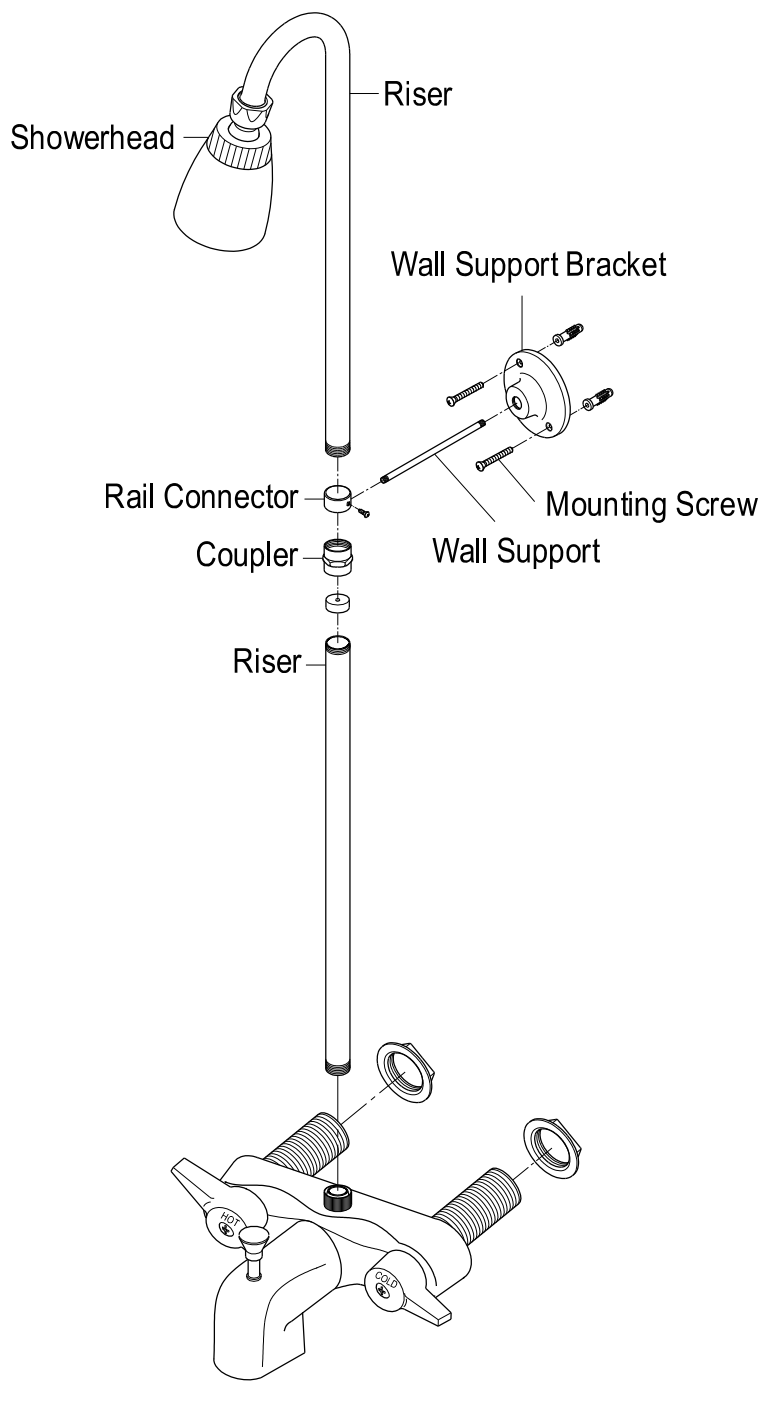

KINGSTON BRASS

THE TRADITION OF FINE BRASS

Installation Instructions For Use With KB's Conver To Shower Unit

www.kingstonbrass.com

TOLL-FREE CUSTOMER SERVICE: 1-877-2-KBRASS

TECHNICAL SUPPORT E-mail: service@kingstonbrass.com

12775 Reservoir Street, Chino, CA91710