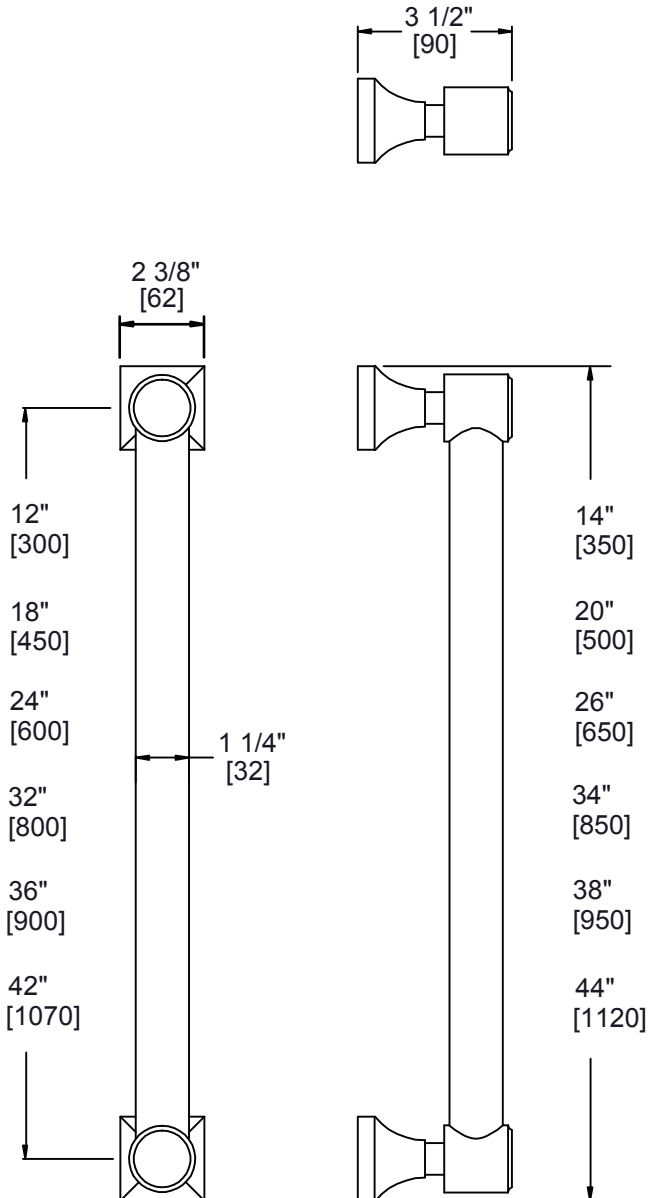

### Grab Bar

Available In: 12"/18"/24"/32"/36"/42"

Item # 3909212/9218/9224/9232/9236/9242

#### MOUNTING HARDWARE

- Mounting kit included

Note: Dimensions and specifications are subject to change without notice.