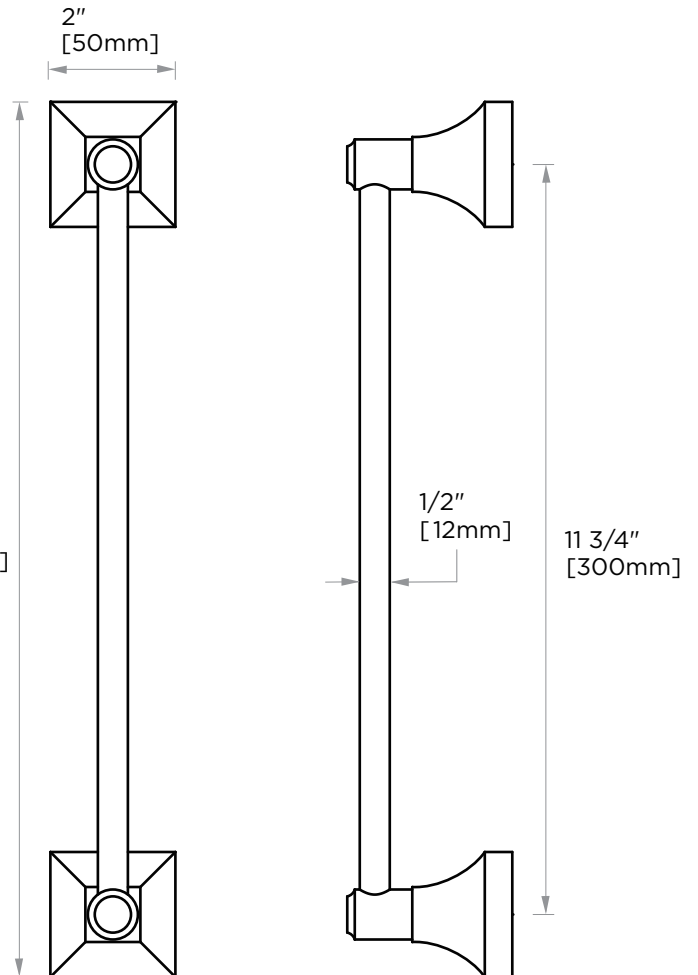

**GLASGOW COLLECTION**  
**TOWEL BAR 12"**  
390120

**PRODUCT NAME:** TOWEL BAR 12"

**PRODUCT CODE:** 390120

**MATERIAL:** All-brass construction

**KEY FEATURES:** Contemporary design.  
With bell-shaped anchors  
and tubular elements.

**STOCKED FINISHES:**

- Polished Chrome (99)
- Brushed Nickel (81)
- Polished Nickel (68)

13 3/4" [350mm]

**SPECIAL FINISHES AVAILABLE:** 26 options available.  
Please see our website for  
full list samples