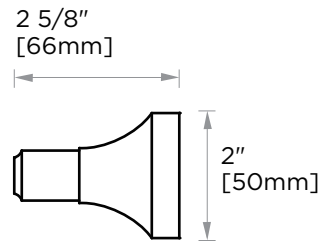

**GLASGOW COLLECTION**  
**TOWEL BAR 12"**  
390120

**PRODUCT NAME:** TOWEL BAR 12"

**PRODUCT CODE:** 390120

**MATERIAL:** All-brass construction

**KEY FEATURES:** Contemporary design.  
With bell-shaped anchors  
and tubular elements.

**STOCKED FINISHES:**

- Polished Chrome (99)
- Brushed Nickel (81)
- Polished Nickel (68)

13 3/4" [350mm]

**SPECIAL FINISHES AVAILABLE:** 26 options available.  
Please see our website for  
full list samples