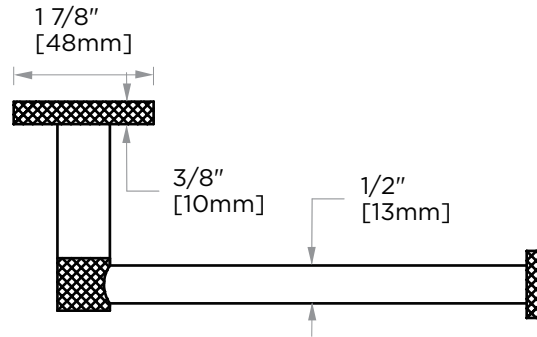

NOTE: Dimensions and specifications are subject to change without notice.