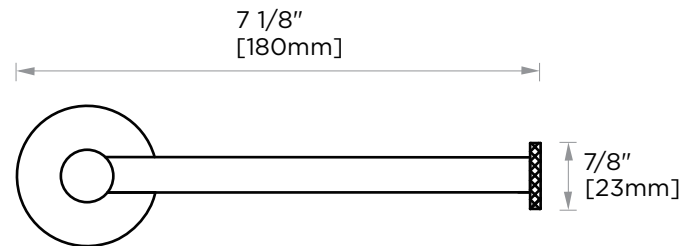

NOTE: Dimensions and specifications are subject to change without notice.