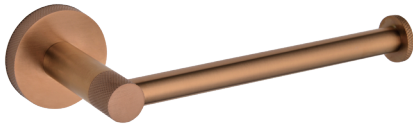

Polished Chrome finish (99)

Champagne Bronze finish(30)

CIRCO KNURLED COLLECTION TISSUE HOLDER 366151

PRODUCT NAME: TISSUE HOLDER

PRODUCT CODE: 366151

MATERIAL: All-brass construction

KEY FEATURES: Contemporary tubular design with subtle knurling.

STOCKED FINISHES:

- Polished Chrome (99)
- Brushed Nickel (81)
- Polished Nickel (68)
- Matte Black (48)
- Champagne Bronze (30)
- Prosecco Bronze (35)

SPECIAL FINISHES AVAILABLE: 26 options available. Please see our website for full list samples