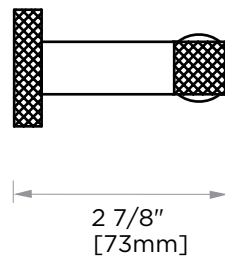

NOTE: Dimensions and specifications are subject to change without notice.