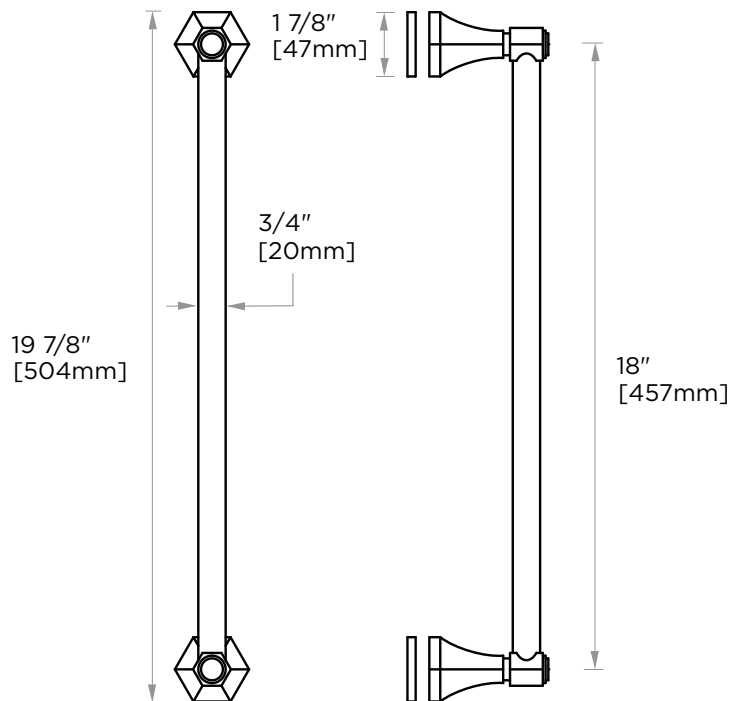

**PISA COLLECTION**  
**SINGLE SHOWER**  
**DOOR HANDLE**  
3427518

**PRODUCT NAME:** SINGLE SHOWER  
DOOR HANDLE

**PRODUCT CODE:** 3427518

**MATERIAL:** All-brass construction

**KEY FEATURES:** Classic Art Deco take  
on a traditional design

NOTE: Dimensions and specifications are subject to change without notice.

## HANDLES INFO

Components Included		
①	Handle	X1
②	Set Screw M6	X2
③	Fixing Bracket	X2
④	Rubber Gasket	X4

Mounting Kits Included		
	X1	Allen Key

## GLASS INFO

Glass Hole C-C Distance		
A	8"/203mm	8" Shower Door Handle
	12"/305mm	12" Shower Door Handle
	18"/457mm	18" Shower Door Handle
	24"/610mm	24" Shower Door Handle
	36"/914mm	36" Shower Door Handle
B	1/2" (12mm)	Glass Hole Diameter
C	6-12mm	Glass Thickness