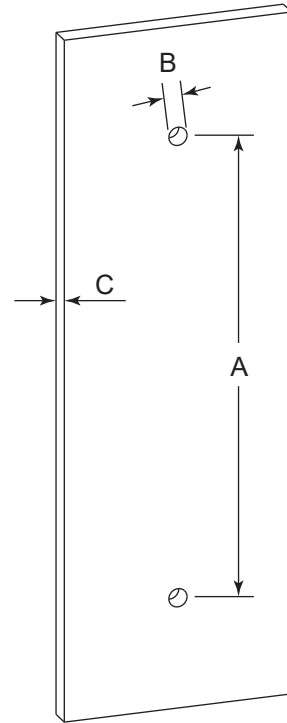

**PISA COLLECTION**  
**SINGLE SHOWER**  
**DOOR HANDLE**  
3427518

**PRODUCT NAME:** SINGLE SHOWER  
DOOR HANDLE

**PRODUCT CODE:** 3427518

**MATERIAL:** All-brass construction

**KEY FEATURES:** Classic Art Deco take  
on a traditional design

NOTE: Dimensions and specifications are subject to change without notice.

## HANDLES INFO

Components Included		
①	Handle	X1
②	Set Screw M6	X2
③	Fixing Bracket	X2
④	Rubber Gasket	X4

Mounting Kits Included		
	X1	Allen Key

## GLASS INFO

Glass Hole C-C Distance		
A	8"/203mm	8" Shower Door Handle
	12"/305mm	12" Shower Door Handle
	18"/457mm	18" Shower Door Handle
	24"/610mm	24" Shower Door Handle
	36"/914mm	36" Shower Door Handle
B	1/2" (12mm)	Glass Hole Diameter
C	6-12mm	Glass Thickness