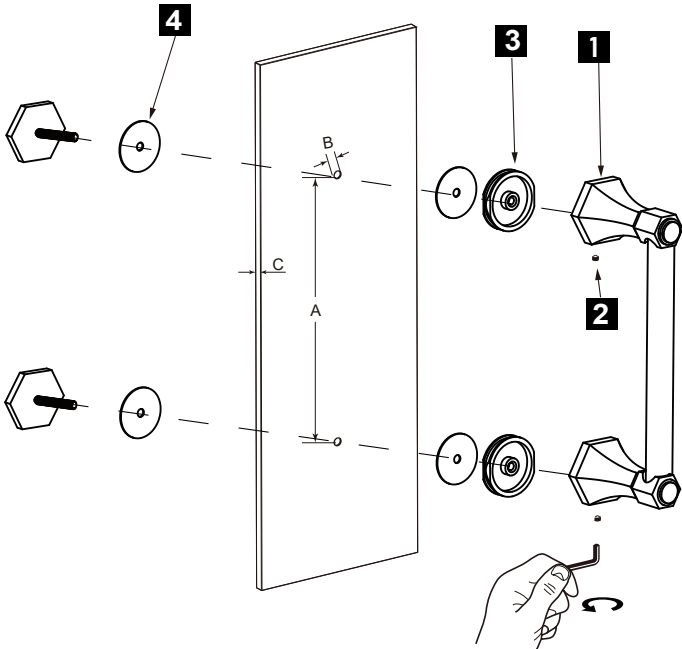

**PISA COLLECTION**  
**SINGLE SHOWER**  
**DOOR HANDLE**  
3427518

**PRODUCT NAME:** SINGLE SHOWER  
DOOR HANDLE

**PRODUCT CODE:** 3427518

**MATERIAL:** All-brass construction

**KEY FEATURES:** Classic Art Deco take  
on a traditional design

## HANDLES INFO

Components Included		
①	Handle	X1
②	Set Screw M6	X2
③	Fixing Bracket	X2
④	Rubber Gasket	X4

Mounting Kits Included		
	X1	Allen Key

## GLASS INFO

Glass Hole C-C Distance		
A	8"/203mm	8" Shower Door Handle
	12"/305mm	12" Shower Door Handle
	18"/457mm	18" Shower Door Handle
	24"/610mm	24" Shower Door Handle
	36"/914mm	36" Shower Door Handle
B	1/2" (12mm)	Glass Hole Diameter
C	6-12mm	Glass Thickness