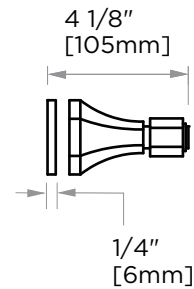

**PISA COLLECTION**  
**SINGLE SHOWER**  
**DOOR HANDLE**  
3427518

**PRODUCT NAME:** SINGLE SHOWER  
DOOR HANDLE

**PRODUCT CODE:** 3427518

**MATERIAL:** All-brass construction

**KEY FEATURES:** Classic Art Deco take  
on a traditional design

## HANDLES INFO

Components Included		
①	Handle	X1
②	Set Screw M6	X2
③	Fixing Bracket	X2
④	Rubber Gasket	X4

Mounting Kits Included		
	X1	Allen Key

## GLASS INFO

Glass Hole C-C Distance		
A	8"/203mm	8" Shower Door Handle
	12"/305mm	12" Shower Door Handle
	18"/457mm	18" Shower Door Handle
	24"/610mm	24" Shower Door Handle
	36"/914mm	36" Shower Door Handle
B	1/2" (12mm)	Glass Hole Diameter
C	6-12mm	Glass Thickness