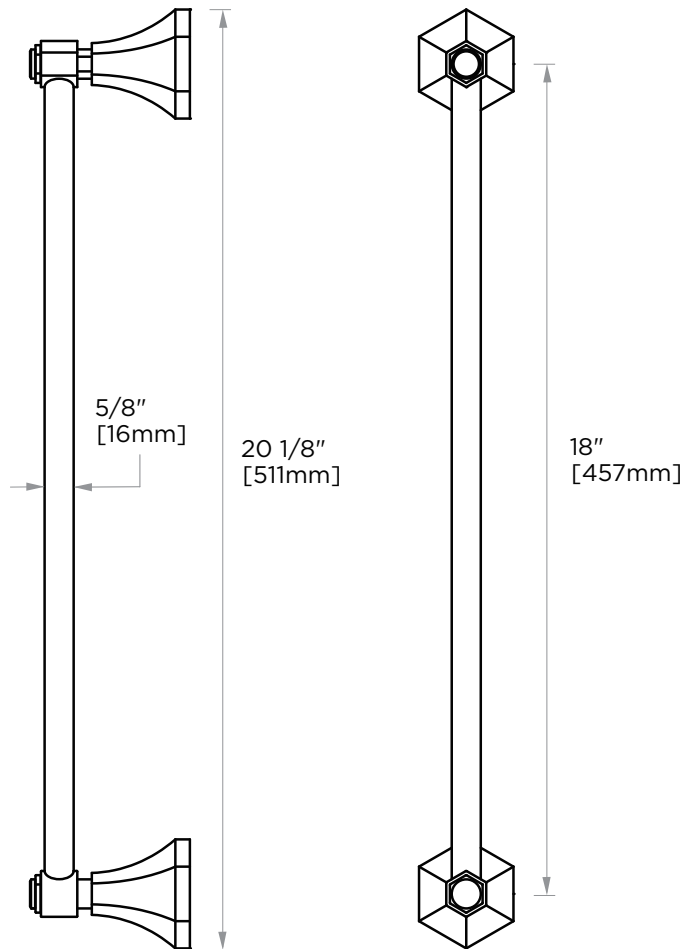

WARRANTY:

Lifetime Limited (Residential Use)
One Year (Commercial Use)

NOTE: Dimensions and specifications are subject to change without notice.