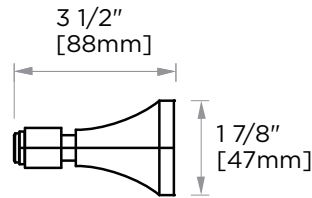

PISA COLLECTION
TOWEL BAR 18"
342180

PRODUCT NAME: TOWEL BAR 18"

PRODUCT CODE: 342180

MATERIAL: All-brass construction

KEY FEATURES: Classic Art Deco take on a traditional design

STOCKED FINISHES:

- Polished Chrome (99)
- Brushed Nickel (81)
- Polished Nickel (68)