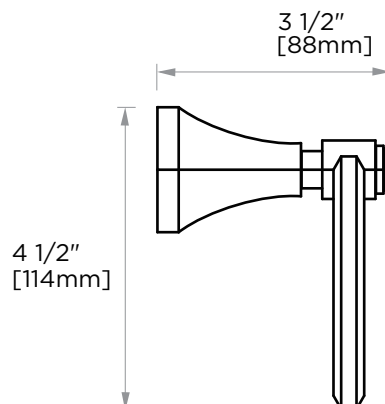

WARRANTY:

Lifetime Limited (Residential Use)
One Year (Commercial Use)

NOTE: Dimensions and specifications are subject to change without notice.