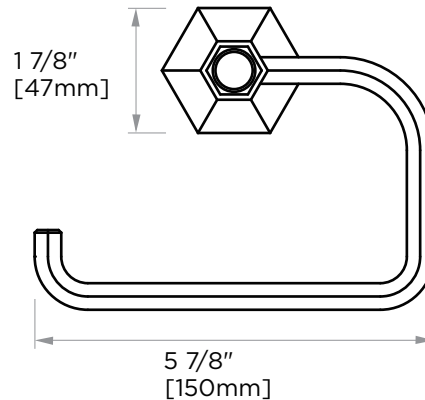

PISA COLLECTION TISSUE HOLDER 342152L

PRODUCT NAME: TISSUE HOLDER

PRODUCT CODE: 342152L

MATERIAL: All-brass construction

KEY FEATURES: Classic Art Deco take on a traditional design

STOCKED FINISHES:

- Polished Chrome (99)
- Brushed Nickel (81)
- Polished Nickel (68)