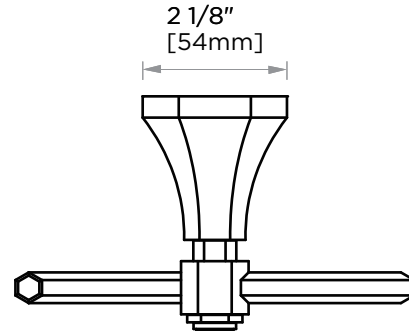

PISA COLLECTION TISSUE HOLDER 342152L

PRODUCT NAME: TISSUE HOLDER

PRODUCT CODE: 342152L

MATERIAL: All-brass construction

KEY FEATURES: Classic Art Deco take on a traditional design

STOCKED FINISHES:

- Polished Chrome (99)
- Brushed Nickel (81)
- Polished Nickel (68)