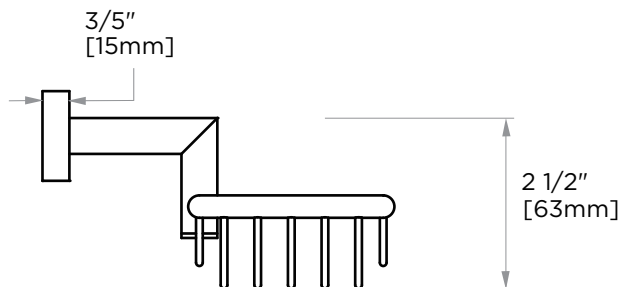

NOTE: Dimensions and specifications are subject to change without notice.