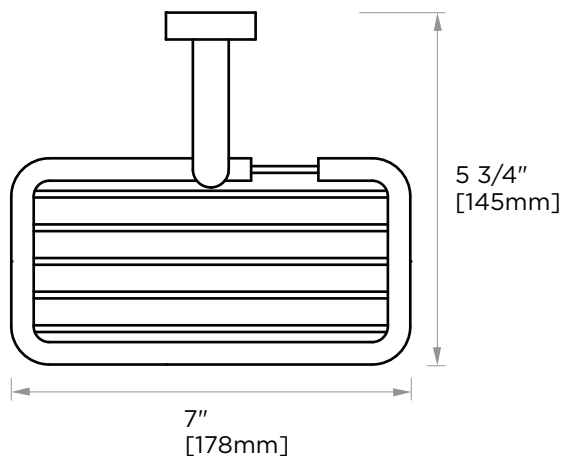

## MADRID COLLECTION SOAP BASKET 262600

**PRODUCT NAME:** SOAP BASKET

**PRODUCT CODE:** 262600

**MATERIAL:** All-brass construction

**KEY FEATURES:** Contemporary design.  
Simple and straight forward lines.  
Strong linear silhouette.