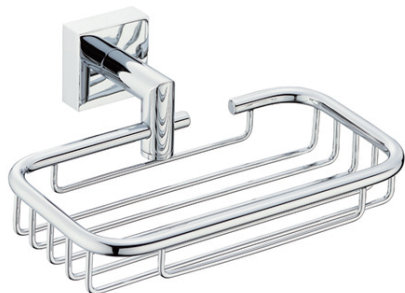

## MADRID COLLECTION SOAP BASKET 262600

**PRODUCT NAME:** SOAP BASKET

**PRODUCT CODE:** 262600

**MATERIAL:** All-brass construction

**KEY FEATURES:** Contemporary design.  
Simple and straight forward lines.  
Strong linear silhouette.

**STOCKED FINISHES:**

- Polished Chrome (99)
- Brushed Nickel (81)
- Polished Nickel (68)
- Matte Black (48)

**SPECIAL FINISHES AVAILABLE:** 26 options available.  
Please see our website for full list samples