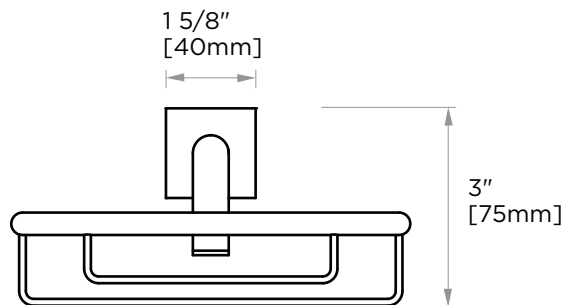

NOTE: Dimensions and specifications are subject to change without notice.