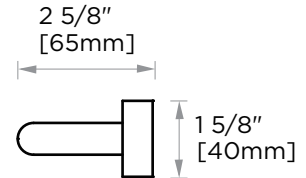

MADRID COLLECTION
TOWEL BAR 18"
262180

PRODUCT NAME: TOWEL BAR 18"

PRODUCT CODE: 262180

MATERIAL: All-brass construction

KEY FEATURES: Contemporary design.
Simple and straight forward lines.
Strong linear silhouette.

Lifetime Limited (Residential Use)
One Year (Commercial Use)

19 5/8"
[490mm]

NOTE: Dimensions and specifications are subject to change without notice.