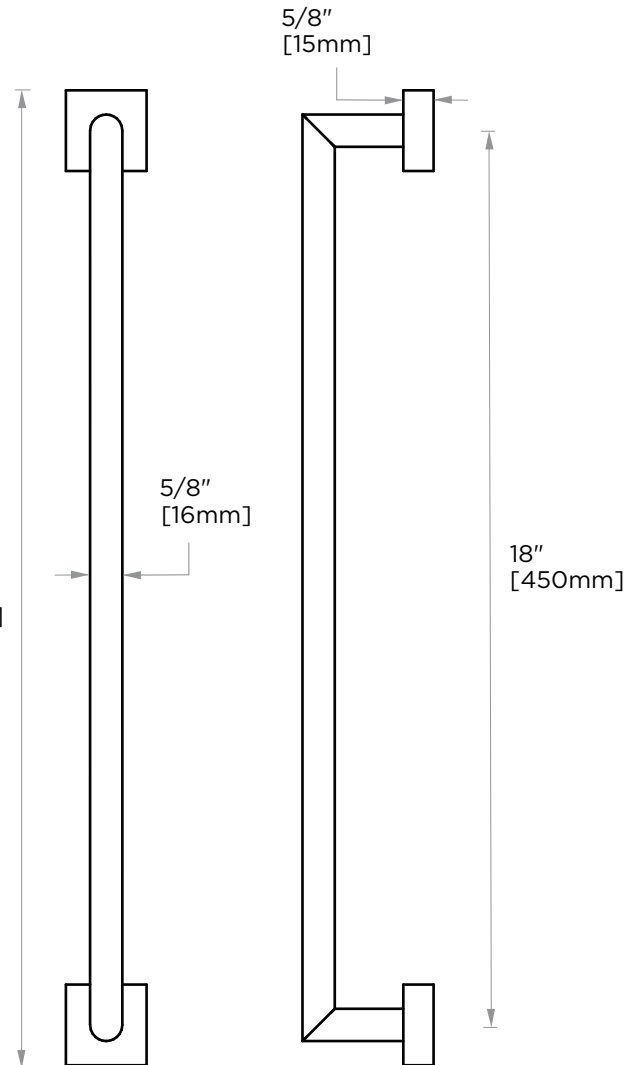

MADRID COLLECTION
TOWEL BAR 18"
262180

PRODUCT NAME: TOWEL BAR 18"

PRODUCT CODE: 262180

MATERIAL: All-brass construction

KEY FEATURES: Contemporary design.
Simple and straight forward lines.
Strong linear silhouette.

Lifetime Limited (Residential Use)
One Year (Commercial Use)

19 5/8"
[490mm]

NOTE: Dimensions and specifications are subject to change without notice.