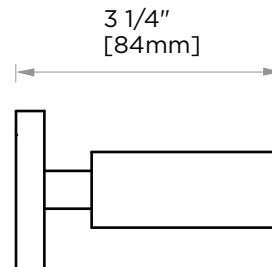

MILAN COLLECTION

SOAP DISH

254650

PRODUCT NAME: SOAP DISH

PRODUCT CODE: 254650

MATERIAL: All-brass construction

KEY FEATURES: Contemporary design. Clean linear statement combined with engineered curves.

STOCKED FINISHES:

NOTE: Dimensions and specifications are subject to change without notice.