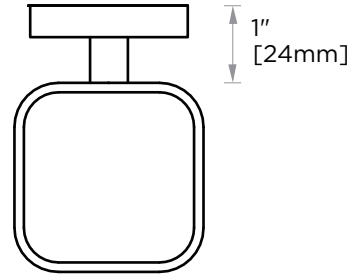

MILAN COLLECTION

SOAP DISH

254650

PRODUCT NAME: SOAP DISH

PRODUCT CODE: 254650

MATERIAL: All-brass construction

KEY FEATURES: Contemporary design. Clean linear statement combined with engineered curves.

STOCKED FINISHES:

NOTE: Dimensions and specifications are subject to change without notice.