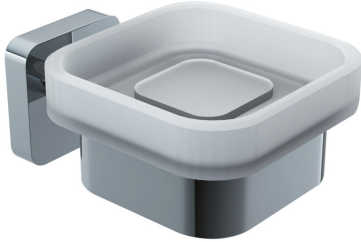

MILAN COLLECTION

SOAP DISH

254650

PRODUCT NAME: SOAP DISH

PRODUCT CODE: 254650

MATERIAL: All-brass construction

KEY FEATURES: Contemporary design. Clean linear statement combined with engineered curves.

STOCKED FINISHES: