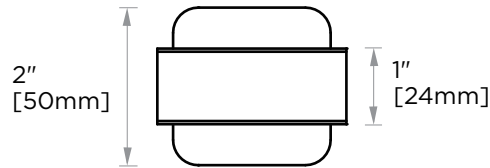

MILAN COLLECTION

SOAP DISH

254650

PRODUCT NAME: SOAP DISH

PRODUCT CODE: 254650

MATERIAL: All-brass construction

KEY FEATURES: Contemporary design. Clean linear statement combined with engineered curves.

STOCKED FINISHES:

NOTE: Dimensions and specifications are subject to change without notice.