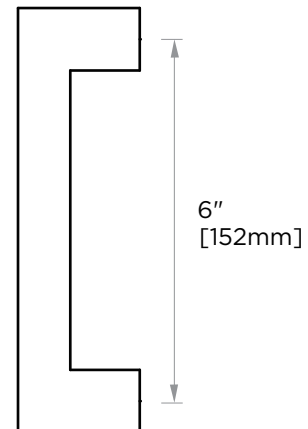

WARRANTY:

Lifetime Limited (Residential Use)
One Year (Commercial Use)

NOTE: Dimensions and specifications are subject to change without notice.