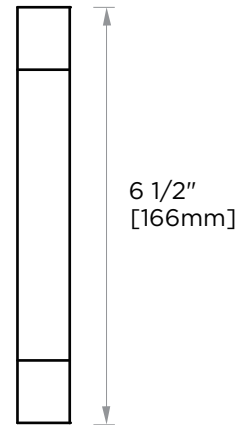

WARRANTY:

Lifetime Limited (Residential Use)
One Year (Commercial Use)

NOTE: Dimensions and specifications are subject to change without notice.