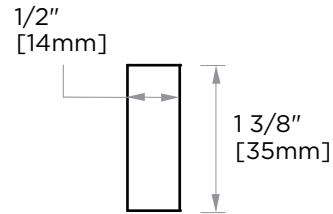

LONDON COLLECTION CABINET PULL 6" 248706

PRODUCT NAME: CABINET PULL 6"

PRODUCT CODE: 248706

MATERIAL: All-brass construction

KEY FEATURES: Contemporary design.
Sleek rectangular shapes offset
by strong squared anchors.