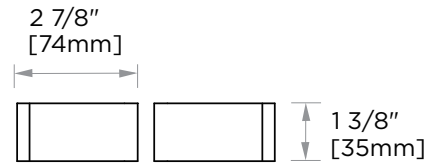

**BERLIN COLLECTION**  
**DOUBLE SHOWER**  
**DOOR HANDLE 18"**  
2327818

**PRODUCT NAME:** DOUBLE SHOWER DOOR HANDLE 18"

**PRODUCT CODE:** 2327818

**MATERIAL:** All-brass construction

**KEY FEATURES:** Contemporary design with solid bold rectangular geometry.

### GLASS INFO

Glass Hole C-C Distance		
A	8"/203mm	8" Shower Door Handle
	12"/305mm	12" Shower Door Handle
	18"/460mm	18" Shower Door Handle
	24"/610mm	24" Shower Door Handle
	36"/915mm	36" Shower Door Handle
B	1/2" (12mm)	Glass Hole Diameter
C	6-12mm	Glass Thickness