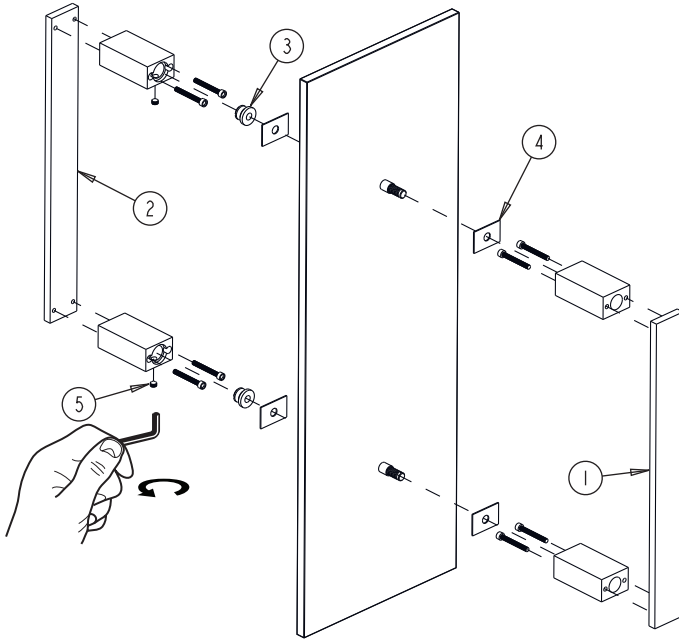

**BERLIN COLLECTION**  
**DOUBLE SHOWER**  
**DOOR HANDLE 18"**  
2327818

**PRODUCT NAME:** DOUBLE SHOWER DOOR HANDLE 18"

**PRODUCT CODE:** 2327818

**MATERIAL:** All-brass construction

**KEY FEATURES:** Contemporary design with solid bold rectangular geometry.

### HANDLES INFO

Components Included		
①	Handle A	X1
②	Handle B	X1
③	Fixing Bracket	X2
④	Rubber Gasket	X4
⑤	Set Screw M6	X2

Mounting Kits Included		
	X1	Allen Key

### GLASS INFO

Glass Hole C-C Distance		
A	8"/203mm	8" Shower Door Handle
	12"/305mm	12" Shower Door Handle
	18"/460mm	18" Shower Door Handle
	24"/610mm	24" Shower Door Handle
	36"/915mm	36" Shower Door Handle
B	1/2" (12mm)	Glass Hole Diameter
C	6-12mm	Glass Thickness