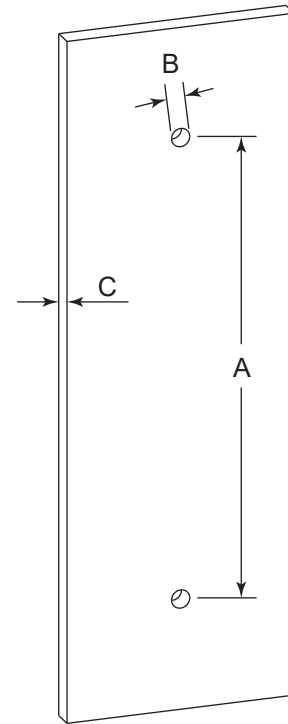

**BERLIN COLLECTION**  
**DOUBLE SHOWER**  
**DOOR HANDLE 18"**  
2327818

**PRODUCT NAME:** DOUBLE SHOWER DOOR HANDLE 18"

**PRODUCT CODE:** 2327818

**MATERIAL:** All-brass construction

**KEY FEATURES:** Contemporary design with solid bold rectangular geometry.

### HANDLES INFO

Components Included		
①	Handle A	X1
②	Handle B	X1
③	Fixing Bracket	X2
④	Rubber Gasket	X4
⑤	Set Screw M6	X2

Mounting Kits Included		
	X1	Allen Key

### GLASS INFO

Glass Hole C-C Distance		
A	8"/203mm	8" Shower Door Handle
	12"/305mm	12" Shower Door Handle
	18"/460mm	18" Shower Door Handle
	24"/610mm	24" Shower Door Handle
	36"/915mm	36" Shower Door Handle
B	1/2" (12mm)	Glass Hole Diameter
C	6-12mm	Glass Thickness