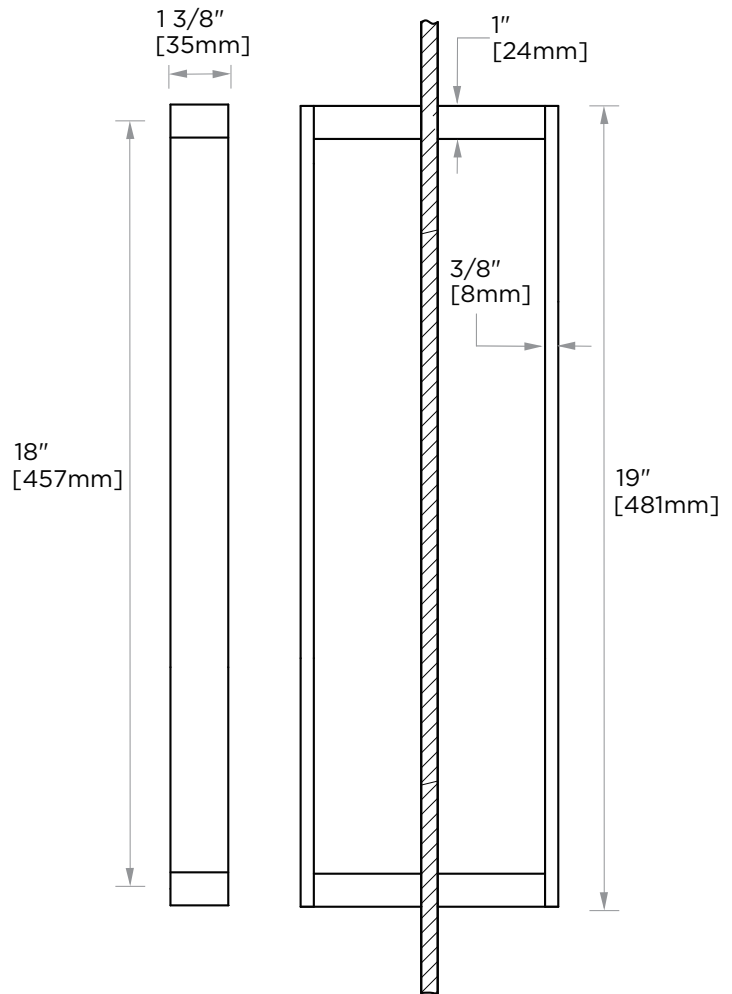

PRODUCT NAME: DOUBLE SHOWER DOOR HANDLE 18"

PRODUCT CODE: 2327818

MATERIAL: All-brass construction

KEY FEATURES: Contemporary design with solid bold rectangular geometry.

STOCKED FINISHES:

- Polished Chrome (99)
- Brushed Nickel (81)
- Polished Nickel (68)
- Matte Black (48)

SPECIAL FINISHES AVAILABLE: 26 options available. Please see our website for full list samples

WARRANTY:
Lifetime Limited (Residential Use)
One Year (Commercial Use)