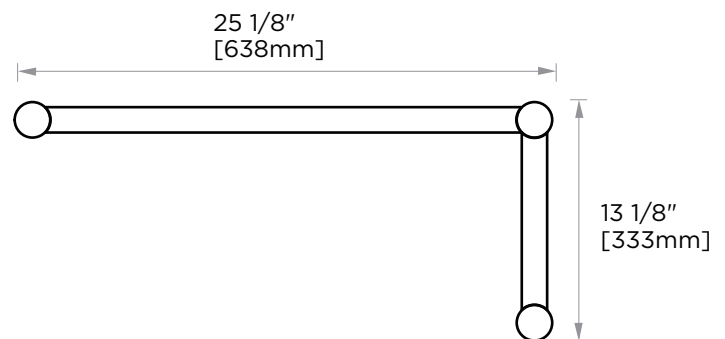

WARRANTY:

Lifetime Limited (Residential Use)
One Year (Commercial Use)

NOTE: Dimensions and specifications are subject to change without notice.