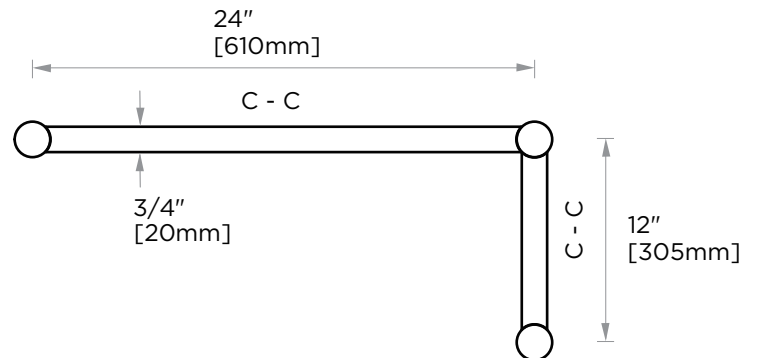

WARRANTY:

Lifetime Limited (Residential Use)
One Year (Commercial Use)

NOTE: Dimensions and specifications are subject to change without notice.