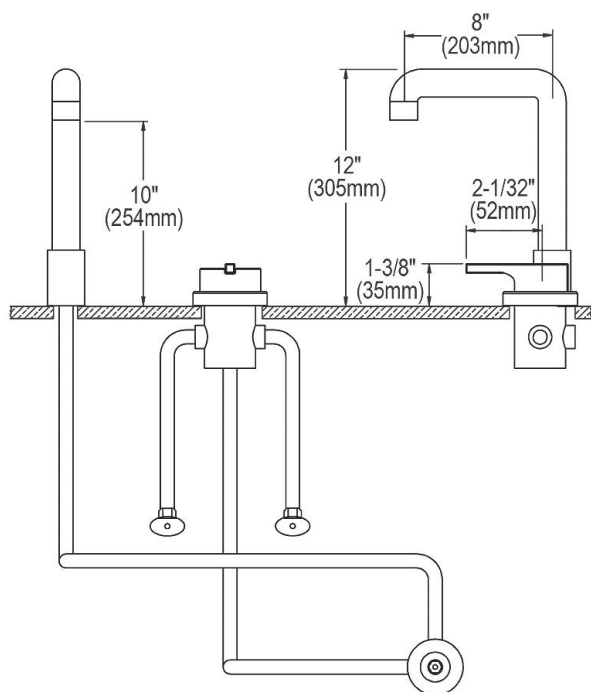

Material:	304 Stainless Steel
Finish:	Buffed Satin
Gauge:	16
Number of Bowls:	2
Sink Dimensions:	60" x 23" x 26"
Bowl 1 Dimensions:	26" x 16-1/4" x 11"
Bowl 2 Dimensions:	26" x 16-1/4" x 11"
Drain Size:	3-1/2" (89mm)
Drain Location:	Rear Center

SPECIFICATIONS

FAUCET AND TEMPERATURE HANDLE

SOAP SPOUT

In keeping with our policy of continuing product improvement, Just Mfg reserves the right to change product specifications without notice. Please visit justmfg.com for the most current version of Just Mfg product specification sheets. This specification describes a product with design, quality, and functional benefits to the user. When making a comparison of other producers' offerings, be certain these features are not overlooked.