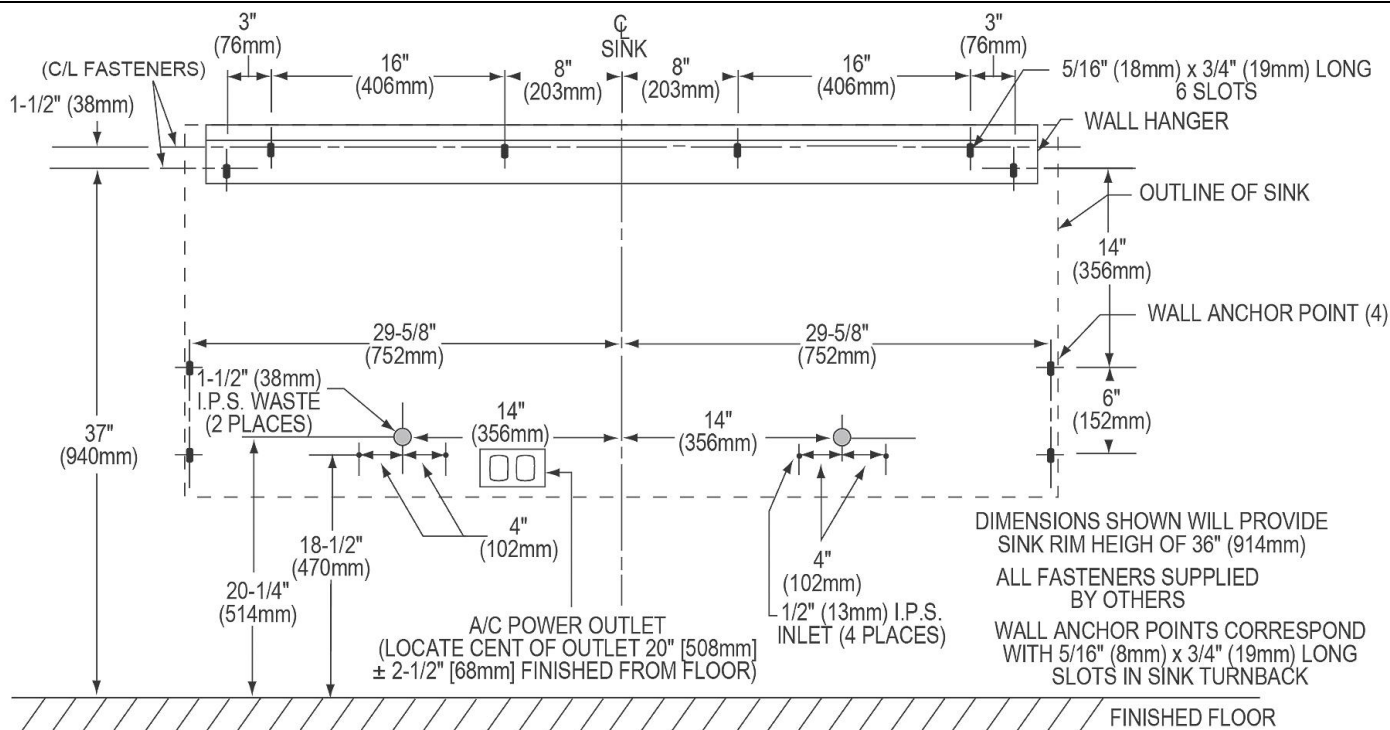

SPECIFICATIONS

FAUCET AND TEMPERATURE HANDLE