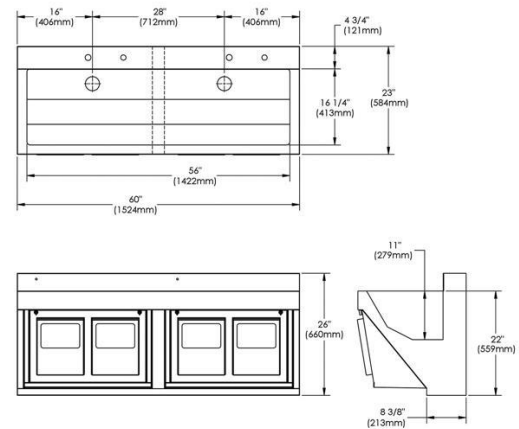

PART: _____ QTY: _____

PROJECT: _____

CONTACT: _____

DATE: _____

NOTES: _____

APPROVAL: _____

In keeping with our policy of continuing product improvement, Just Mfg reserves the right to change product specifications without notice. Please visit justmfg.com for the most current version of Just Mfg product specification sheets. This specification describes a product with design, quality, and functional benefits to the user. When making a comparison of other producers' offerings, be certain these features are not overlooked.