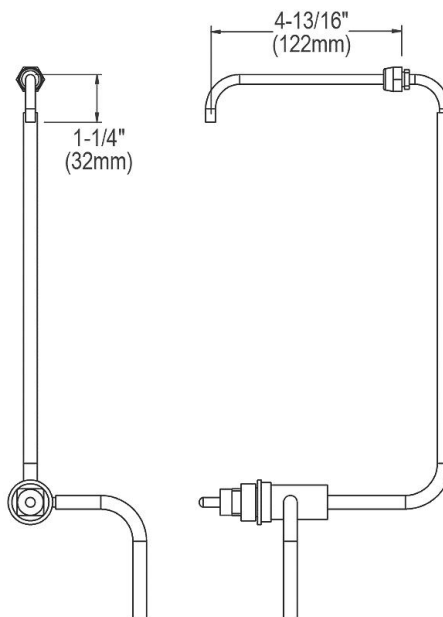

SPECIFICATIONS

PRODUCT SPECIFICATIONS

Just Mfg Stainless Steel 60" x 23" x 26" Wall Hung Double Station Surgeon Scrub Sink Kit w/2 Spouts + 2 TMV + Drain. Sink is manufactured from 16 gauge 304 Stainless Steel with a Buffed Satin finish, Rear Center drain placement.

Material:	304 Stainless Steel
Finish:	Buffed Satin
Gauge:	16
Number of Bowls:	2
Sink Dimensions:	60" x 23" x 26"
Bowl 1 Dimensions:	26" x 16-1/4" x 11"
Bowl 2 Dimensions:	26" x 16-1/4" x 11"
Drain Size:	3-1/2" (89mm)
Drain Location:	Rear Center

SPECIFICATIONS

FAUCET AND TEMPERATURE HANDLE

SOAP SPOUT

In keeping with our policy of continuing product improvement, Just Mfg reserves the right to change product specifications without notice. Please visit justmfg.com for the most current version of Just Mfg product specification sheets. This specification describes a product with design, quality, and functional benefits to the user. When making a comparison of other producers' offerings, be certain these features are not overlooked.