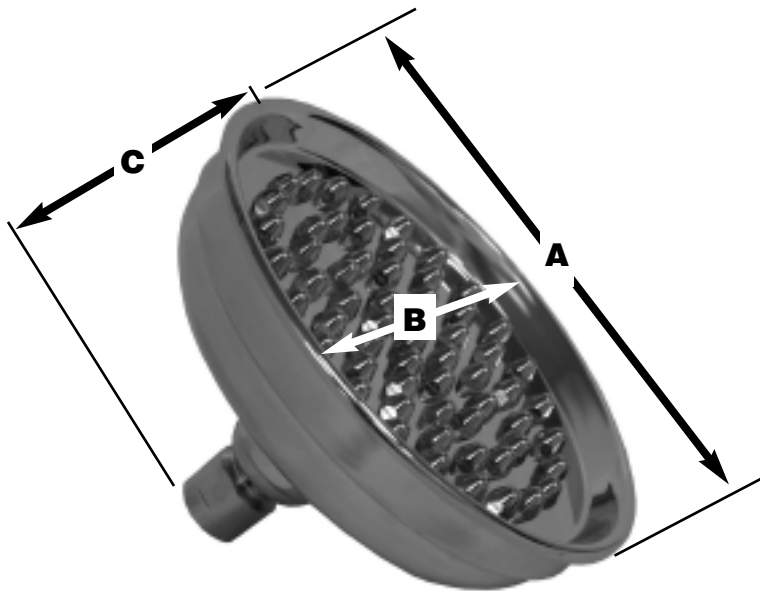

SPECIFICATION SUBMITTAL SHEET

j o n e s s t e p h e n s c o r p o r a t i o n

ROUND SHOWER HEAD WITH CHROME TIPS

features and benefits:

- Chrome Plated
- 1/2" Swivel Connection

This product and others like it can be found in the Jones Stephens catalog. Call today to order your catalog or download it from our website: www.plumbest.com

PART NO.	DESCRIPTION	A	B	C	D	E
S01-084	6" Chrome Plated	6 1/4"	6 1/4"	3 9/16"		
S01-184	6" Polished Brass	6 1/4"	6 1/4"	3 9/16"		
S01-085	8" Chrome Plated	8 1/8"	8 1/8"	4"		
S01-185	8" Polished Brass	8 1/8"	8 1/8"	4"		
S01-086	10" Chrome Plated	10 1/8"	10 1/8"	5"		
S01-186	10" Polished Brass	10 1/8"	10 1/8"	5"		