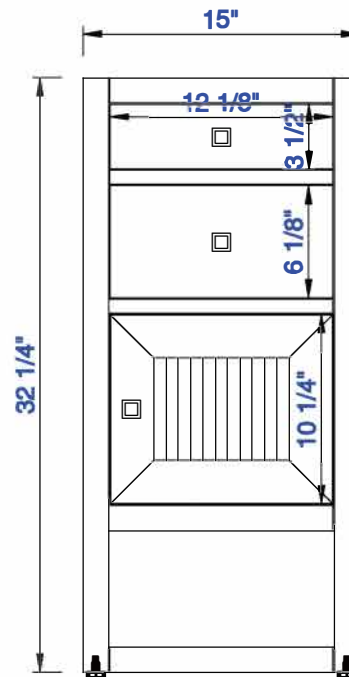

15"

Item Number:
E645-B15R-MCA
E645-B15R-GW

JAMES MARTIN

VANITIES™

Athens 15" Cabinet with
Drawers & Door - Right
Diagrams with Dimensions
page 01 of 03

NOTE ONE: Countertops are not shown in these diagrams. (Cabinet Only)

**Athens 15" Cabinet with
Drawers & Door - Right**
Diagrams with Dimensions
page 02 of 03

NOTE ONE: Countertops are not shown in these diagrams . (Cabinet Only)
Please consult our website for Countertop Diagrams: www.jamesmartinvanities.com

Version:202010

15"

Item Number:
E645-B15R-MCA
E645-B15R-GW

JAMES MARTIN

VANITIES™

Athens 15" Cabinet with
Drawers & Door - Right
Diagrams with Dimensions
page 03 of 03

NOTE ONE: Countertops are not shown in these diagrams . (Cabinet Only)

Please consult our website for Countertop Diagrams: www.jamesmartinvanities.com

Version:202010

381mm

Item Number:
E645-B15R-MCA
E645-B15R-GW

JAMES MARTIN

VANITIES™

Athens 381mm Cabinet with
Drawers & Door - Right
Diagrams with Dimensions
page 02 of 03