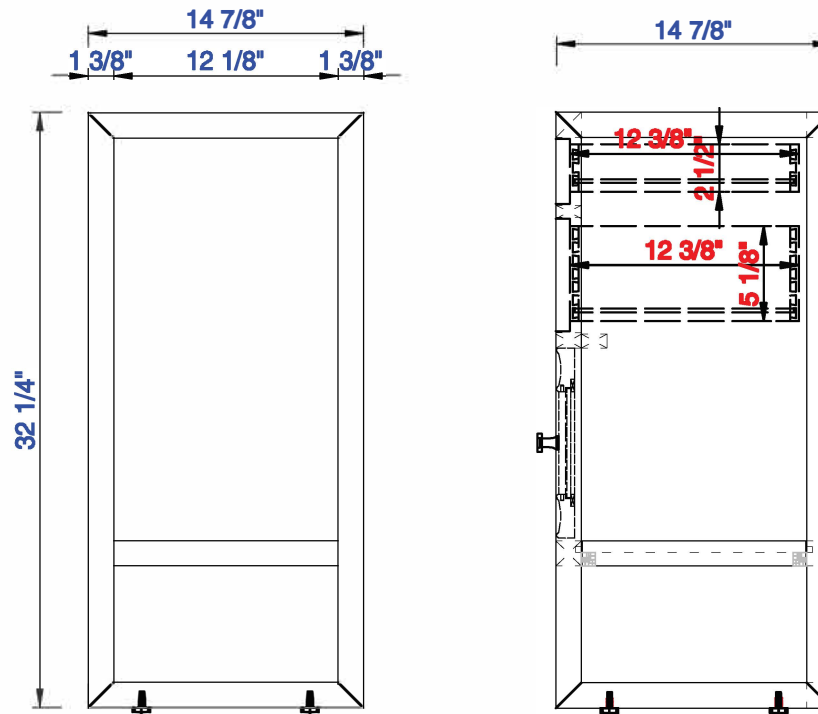

15"

Item Number:
E645-B15R-MCA
E645-B15R-GW

JAMES MARTIN

VANITIES™

Athens 15" Cabinet with
Drawers & Door - Right
Diagrams with Dimensions
page 01 of 03

NOTE ONE: Countertops are not shown in these diagrams. (Cabinet Only)

**Athens 15" Cabinet with
Drawers & Door - Right**
Diagrams with Dimensions
page 02 of 03

NOTE ONE: Countertops are not shown in these diagrams . (Cabinet Only)
Please consult our website for Countertop Diagrams: www.jamesmartinvanities.com

Version:202010

15"

Item Number:
E645-B15R-MCA
E645-B15R-GW

JAMES MARTIN

VANITIES™

Athens 15" Cabinet with
Drawers & Door - Right
Diagrams with Dimensions
page 03 of 03

NOTE ONE: Countertops are not shown in these diagrams . (Cabinet Only)

Athens 381mm Cabinet with
Drawers & Door - Right
Diagrams with Dimensions
page 01 of 03

NOTE ONE: Countertops are not shown in these diagrams. (Cabinet Only)

NOTE TWO: This cabinet does not have a Backsplash.