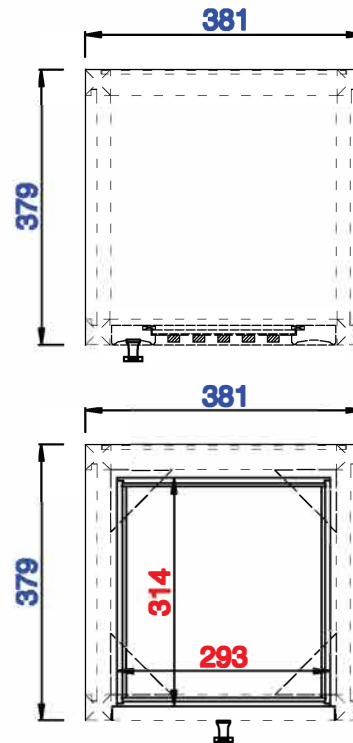

Athens 381mm Cabinet with
Drawers & Door - Right
Diagrams with Dimensions
page 01 of 03

NOTE ONE: Countertops are not shown in these diagrams. (Cabinet Only)

NOTE TWO: This cabinet does not have a Backsplash.

Please consult our website for Countertop Diagrams: www.jamesmartinvanities.com

Version:202010

381mm

Item Number:
E645-B15R-MCA
E645-B15R-GW

JAMES MARTIN

VANITIES™

Athens 381mm Cabinet with
Drawers & Door - Right
Diagrams with Dimensions
page 02 of 03

NOTE ONE: Countertops are not shown in these diagrams . (Cabinet Only)
Please consult our website for Countertop Diagrams: www.jamesmartinvanities.com

Version:202010

381mm

Item Number:
E645-B15R-MCA
E645-B15R-GW

JAMES MARTIN

VANITIES™

Athens 381mm Cabinet with
Drawers & Door - Right
Diagrams with Dimensions
page 03 of 03

NOTE ONE: Countertops are not shown in these diagrams . (Cabinet Only)

NOTE TWO: This cabinet does not have a Backsplash.