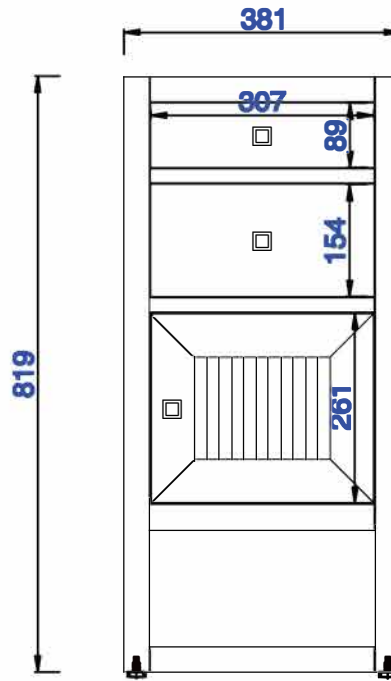

Version:202010

15"

Item Number:
E645-B15R-MCA
E645-B15R-GW

JAMES MARTIN

VANITIES™

Athens 15" Cabinet with
Drawers & Door - Right
Diagrams with Dimensions
page 03 of 03

NOTE ONE: Countertops are not shown in these diagrams . (Cabinet Only)

NOTE TWO: This cabinet does not have a Backsplash.

Please consult our website for Countertop Diagrams: www.jamesmartinvanities.com

Version:202010

381mm

Item Number:
E645-B15R-MCA
E645-B15R-GW

JAMES MARTIN

VANITIES™

Athens 381mm Cabinet with
Drawers & Door - Right
Diagrams with Dimensions
page 01 of 03

NOTE ONE: Countertops are not shown in these diagrams. (Cabinet Only)

NOTE TWO: This cabinet does not have a Backsplash.

Please consult our website for Countertop Diagrams: www.jamesmartinvanities.com

Version:202010

381mm

Item Number:
E645-B15R-MCA
E645-B15R-GW

JAMES MARTIN

VANITIES™

Athens 381mm Cabinet with
Drawers & Door - Right
Diagrams with Dimensions
page 02 of 03