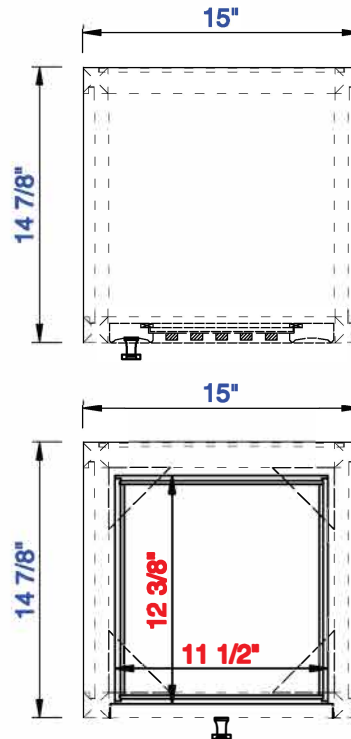

15"

Item Number:
E645-B15R-MCA
E645-B15R-GW

JAMES MARTIN

VANITIES™

Athens 15" Cabinet with
Drawers & Door - Right
Diagrams with Dimensions
page 01 of 03

NOTE ONE: Countertops are not shown in these diagrams. (Cabinet Only)

**Athens 15" Cabinet with
Drawers & Door - Right**
Diagrams with Dimensions
page 02 of 03

NOTE ONE: Countertops are not shown in these diagrams . (Cabinet Only)
Please consult our website for Countertop Diagrams: www.jamesmartinvanities.com

Version:202010

15"

Item Number:
E645-B15R-MCA
E645-B15R-GW

JAMES MARTIN

VANITIES™

Athens 15" Cabinet with
Drawers & Door - Right
Diagrams with Dimensions
page 03 of 03

NOTE ONE: Countertops are not shown in these diagrams . (Cabinet Only)

Please consult our website for Countertop Diagrams: www.jamesmartinvanities.com

Version:202010

381mm

Item Number:
E645-B15R-MCA
E645-B15R-GW

JAMES MARTIN

VANITIES™

Athens 381mm Cabinet with
Drawers & Door - Right
Diagrams with Dimensions
page 02 of 03