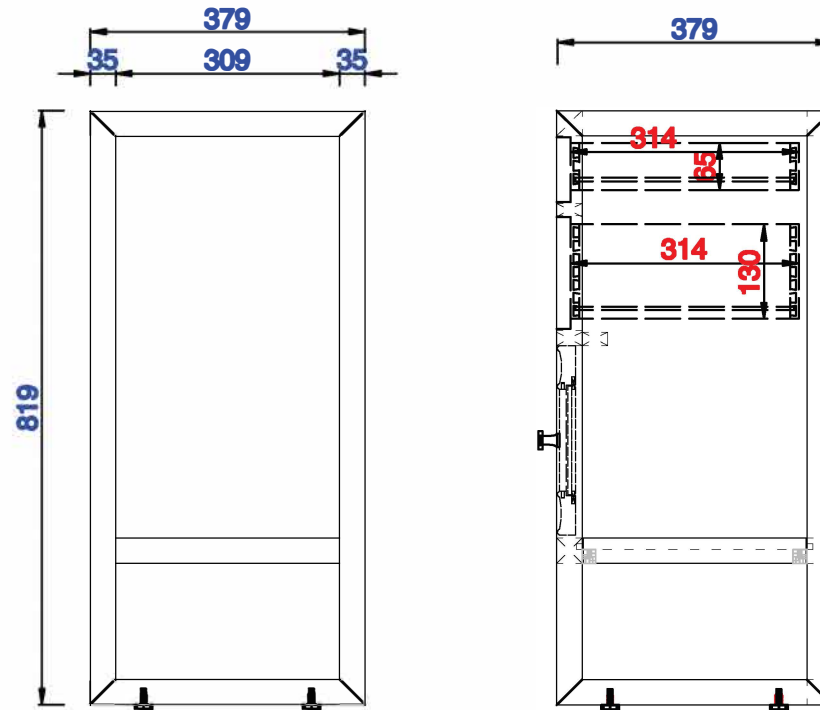

Athens 381mm Cabinet with
Drawers & Door - Right
Diagrams with Dimensions
page 01 of 03

NOTE ONE: Countertops are not shown in these diagrams. (Cabinet Only)

NOTE TWO: This cabinet does not have a Backsplash.

Please consult our website for Countertop Diagrams: www.jamesmartinvanities.com

Version:202010

381mm

Item Number:
E645-B15R-MCA
E645-B15R-GW

JAMES MARTIN

VANITIES™

Athens 381mm Cabinet with
Drawers & Door - Right
Diagrams with Dimensions
page 02 of 03

NOTE ONE: Countertops are not shown in these diagrams . (Cabinet Only)
Please consult our website for Countertop Diagrams: www.jamesmartinvanities.com

Version:202010

381mm

Item Number:
E645-B15R-MCA
E645-B15R-GW

JAMES MARTIN

VANITIES™

Athens 381mm Cabinet with
Drawers & Door - Right
Diagrams with Dimensions
page 03 of 03

NOTE ONE: Countertops are not shown in these diagrams . (Cabinet Only)

NOTE TWO: This cabinet does not have a Backsplash.