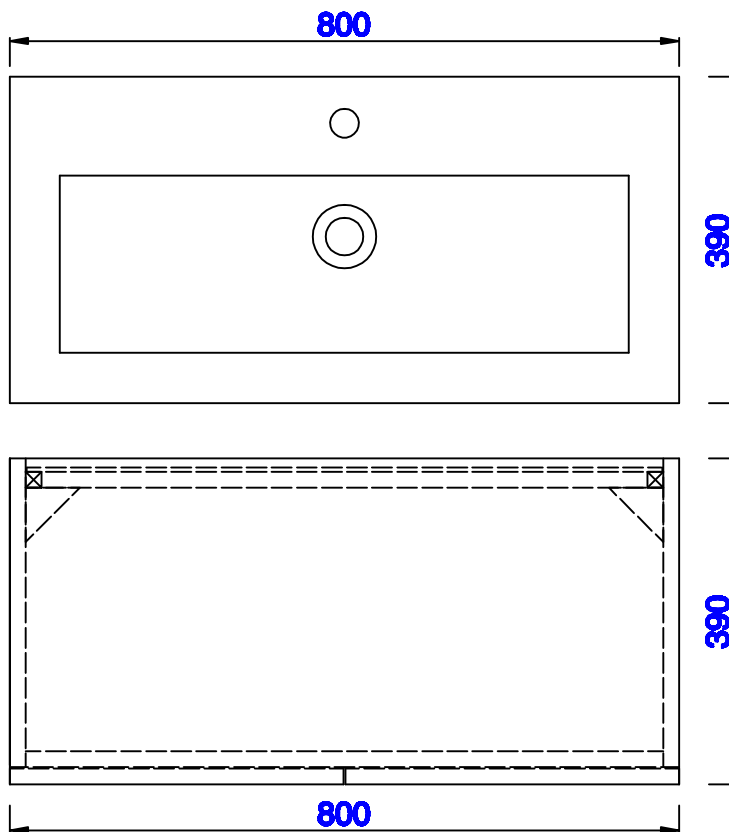

JAMES MARTIN

VANITIES™

Columbia 800mm Cabinet
Columbia 792mm Metal Base
Diagrams with Dimensions
page 01 of 03

NOTE ONE: Countertop with integrated sink is shown on this cabinet
NOTE TWO: This vanity does not have a Backsplash.

Version:202004

800mm

Item Number:
388-V31.5-AGR
388-V31.5-CFO
388-V31.5-GW
388-V31.5-LTO

388-B31.5-BNK
388-B31.5-MBK
388-B31.5-RGD

JAMES MARTIN

VANITIES™

Columbia 800mm Cabinet
Columbia 792mm Metal Base
Diagrams with Dimensions
page 02 of 03

NOTE ONE: Countertop with integrated sink is shown on this cabinet.

Version:202004

800mm

Item Number:
388-V31.5-AGR
388-V31.5-CFO
388-V31.5-GW
388-V31.5-LTO

388-B31.5-BNK
388-B31.5-MBK
388-B31.5-RGD

JAMES MARTIN

VANITIES™

Columbia 800mm Cabinet
Columbia 792mm Metal Base
Diagrams with Dimensions
page 03 of 03

NOTE ONE: Countertop with integrated sink is shown on this cabinet
NOTE TWO: This vanity does not have a Backsplash.