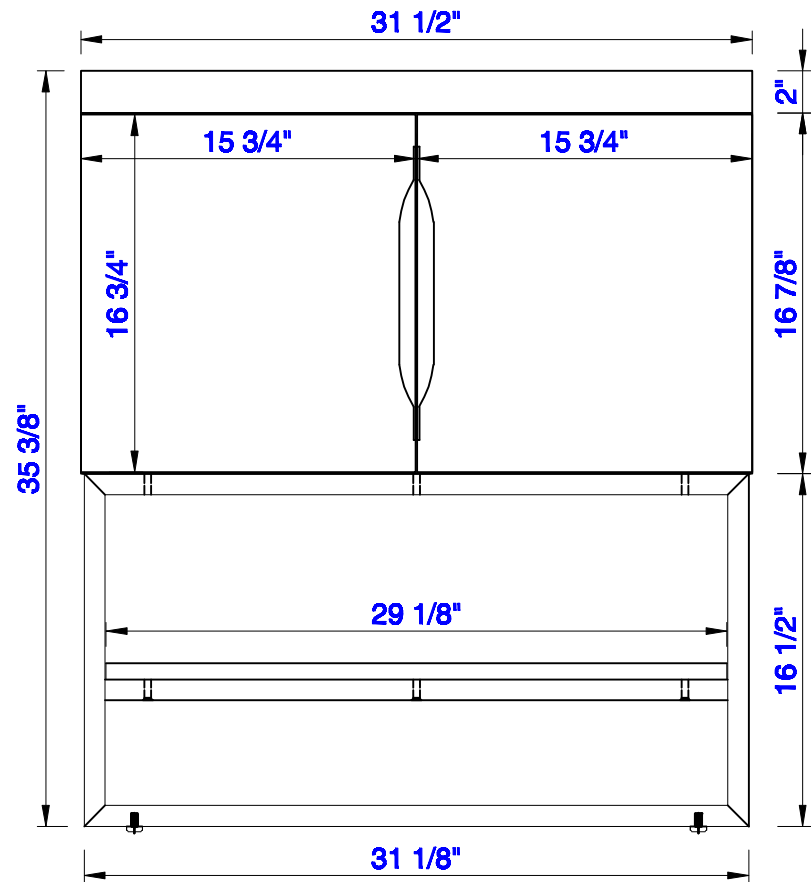

31 1/2"

Item Number:
388-V31.5-AGR
388-V31.5-CFO
388-V31.5-GW
388-V31.5-LTO

388-B31.5-BNK
388-B31.5-MBK
388-B31.5-RGD

JAMES MARTIN

VANITIES™

Columbia 31 1/2" Cabinet
Columbia 31 1/8" Metal Base
Diagrams with Dimensions
page 01 of 03

388-B31.5-BNK
388-B31.5-MBK
388-B31.5-RGD

JAMES MARTIN

VANITIES™

Columbia 31 1/2" Cabinet
Columbia 31 1/8" Metal Base
Diagrams with Dimensions
page 02 of 03

NOTE ONE: Countertop with integrated sink is shown on this cabinet.

Version:202004

31 1/2"

Item Number:
388-V31.5-AGR
388-V31.5-CFO
388-V31.5-GW
388-V31.5-LTO

388-B31.5-BNK
388-B31.5-MBK
388-B31.5-RGD

JAMES MARTIN

VANITIES™

Columbia 31 1/2" Cabinet
Columbia 31 1/8" Metal Base
Diagrams with Dimensions
page 03 of 03

JAMES MARTIN

VANITIES™

Columbia 800mm Cabinet
Columbia 792mm Metal Base
Diagrams with Dimensions
page 01 of 03

NOTE ONE: Countertop with integrated sink is shown on this cabinet
NOTE TWO: This vanity does not have a Backsplash.