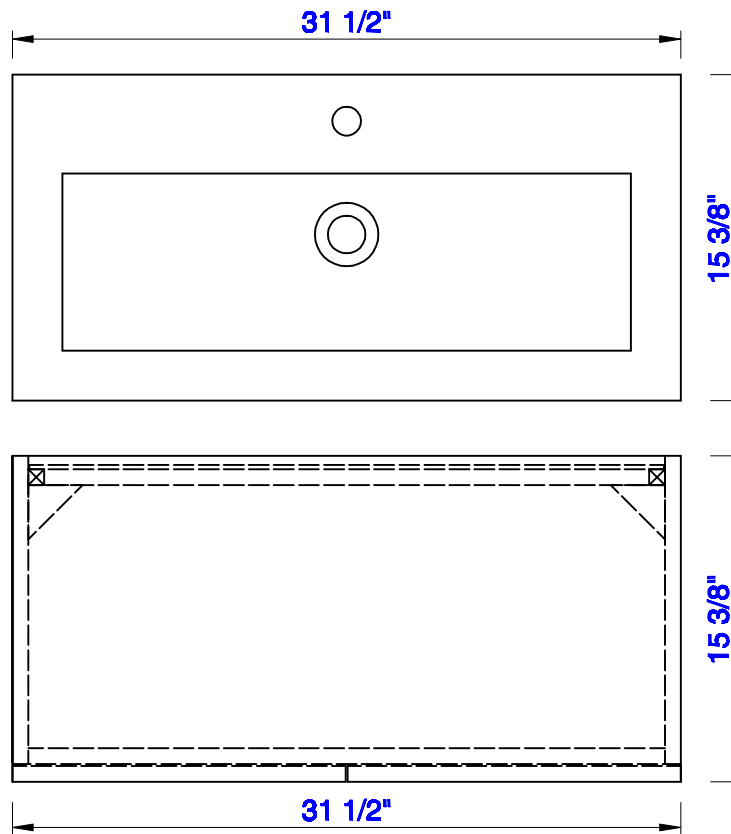

31 1/2"

Item Number:
388-V31.5-AGR
388-V31.5-CFO
388-V31.5-GW
388-V31.5-LTO

388-B31.5-BNK
388-B31.5-MBK
388-B31.5-RGD

JAMES MARTIN

VANITIES™

Columbia 31 1/2" Cabinet
Columbia 31 1/8" Metal Base
Diagrams with Dimensions
page 01 of 03

NOTE ONE: Countertop with integrated sink is shown on this cabinet
NOTE TWO: This vanity does not have a Backsplash.

Version:202004

31 1/2"

Item Number:
388-V31.5-AGR
388-V31.5-CFO
388-V31.5-GW
388-V31.5-LTO

388-B31.5-BNK
388-B31.5-MBK
388-B31.5-RGD

JAMES MARTIN

VANITIES™

Columbia 31 1/2" Cabinet
Columbia 31 1/8" Metal Base
Diagrams with Dimensions
page 02 of 03

NOTE ONE: Countertop with integrated sink is shown on this cabinet.

Version:202004

31 1/2"

Item Number:
388-V31.5-AGR
388-V31.5-CFO
388-V31.5-GW
388-V31.5-LTO

388-B31.5-BNK
388-B31.5-MBK
388-B31.5-RGD

JAMES MARTIN

VANITIES™

Columbia 31 1/2" Cabinet
Columbia 31 1/8" Metal Base
Diagrams with Dimensions
page 03 of 03