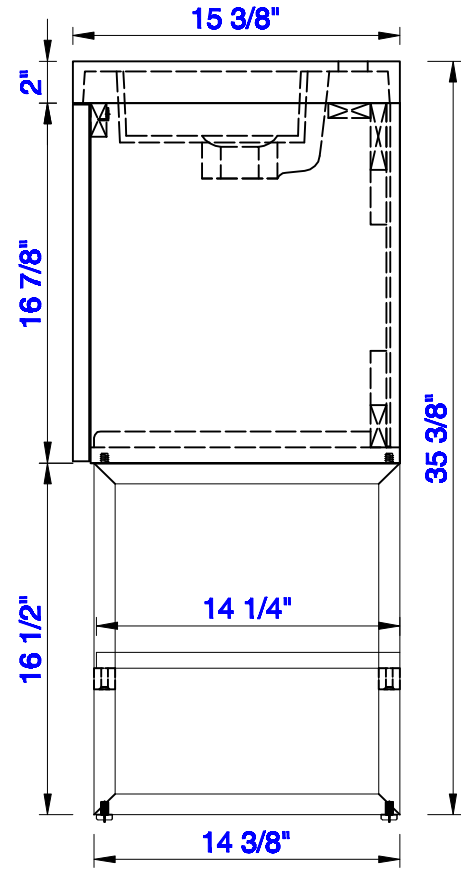

388-B31.5-BNK
388-B31.5-MBK
388-B31.5-RGD

JAMES MARTIN

VANITIES™

Columbia 31 1/2" Cabinet
Columbia 31 1/8" Metal Base
Diagrams with Dimensions
page 02 of 03

NOTE ONE: Countertop with integrated sink is shown on this cabinet.

Version:202004

31 1/2"

Item Number:
388-V31.5-AGR
388-V31.5-CFO
388-V31.5-GW
388-V31.5-LTO

388-B31.5-BNK
388-B31.5-MBK
388-B31.5-RGD

JAMES MARTIN

VANITIES™

Columbia 31 1/2" Cabinet
Columbia 31 1/8" Metal Base
Diagrams with Dimensions
page 03 of 03

JAMES MARTIN

VANITIES™

Columbia 800mm Cabinet
Columbia 792mm Metal Base
Diagrams with Dimensions
page 01 of 03

NOTE ONE: Countertop with integrated sink is shown on this cabinet
NOTE TWO: This vanity does not have a Backsplash.

Version:202004

800mm

Item Number:
388-V31.5-AGR
388-V31.5-CFO
388-V31.5-GW
388-V31.5-LTO

388-B31.5-BNK
388-B31.5-MBK
388-B31.5-RGD

JAMES MARTIN

VANITIES™

Columbia 800mm Cabinet
Columbia 792mm Metal Base
Diagrams with Dimensions
page 02 of 03