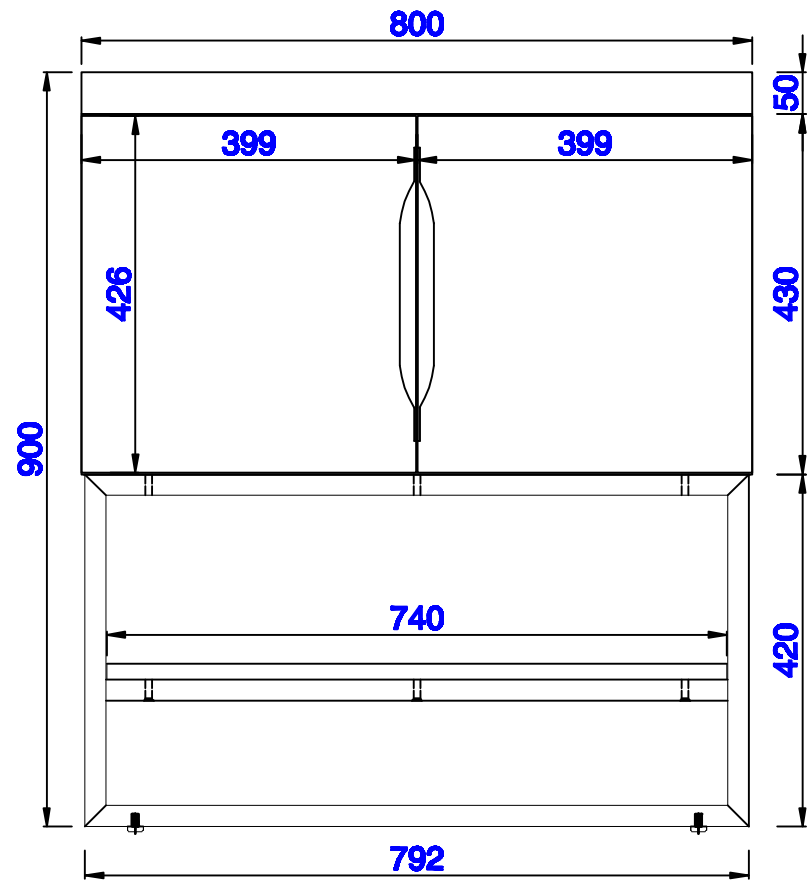

Version:202004

31 1/2"

Item Number:
388-V31.5-AGR
388-V31.5-CFO
388-V31.5-GW
388-V31.5-LTO

388-B31.5-BNK
388-B31.5-MBK
388-B31.5-RGD

JAMES MARTIN

VANITIES™

Columbia 31 1/2" Cabinet
Columbia 31 1/8" Metal Base
Diagrams with Dimensions
page 03 of 03

NOTE ONE: Countertop with integrated sink is shown on this cabinet
NOTE TWO: This vanity does not have a Backsplash.

800mm

Item Number:
388-V31.5-AGR
388-V31.5-CFO
388-V31.5-GW
388-V31.5-LTO

388-B31.5-BNK
388-B31.5-MBK
388-B31.5-RGD

JAMES MARTIN

VANITIES™

Columbia 800mm Cabinet
Columbia 792mm Metal Base
Diagrams with Dimensions
page 01 of 03

NOTE ONE: Countertop with integrated sink is shown on this cabinet
NOTE TWO: This vanity does not have a Backsplash.

Version:202004

800mm

Item Number:
388-V31.5-AGR
388-V31.5-CFO
388-V31.5-GW
388-V31.5-LTO

388-B31.5-BNK
388-B31.5-MBK
388-B31.5-RGD

JAMES MARTIN

VANITIES™

Columbia 800mm Cabinet
Columbia 792mm Metal Base
Diagrams with Dimensions
page 02 of 03