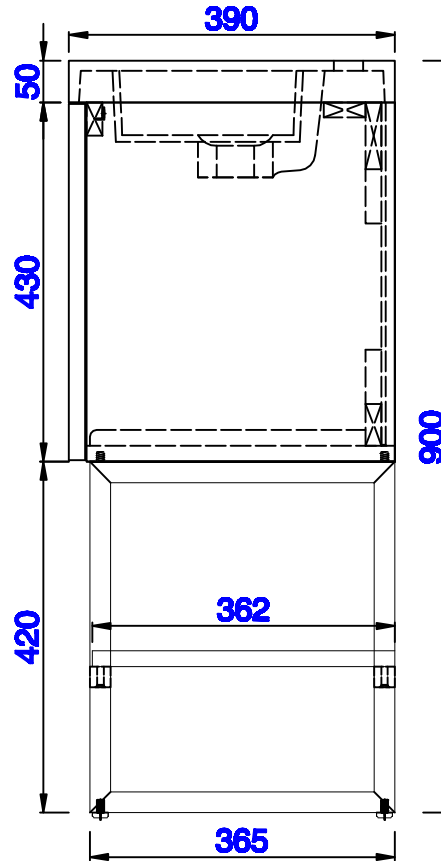

JAMES MARTIN

VANITIES™

Columbia 800mm Cabinet
Columbia 792mm Metal Base
Diagrams with Dimensions
page 01 of 03

NOTE ONE: Countertop with integrated sink is shown on this cabinet
NOTE TWO: This vanity does not have a Backsplash.

Version:202004

800mm

Item Number:
388-V31.5-AGR
388-V31.5-CFO
388-V31.5-GW
388-V31.5-LTO

388-B31.5-BNK
388-B31.5-MBK
388-B31.5-RGD

JAMES MARTIN

VANITIES™

Columbia 800mm Cabinet
Columbia 792mm Metal Base
Diagrams with Dimensions
page 02 of 03

NOTE ONE: Countertop with integrated sink is shown on this cabinet.

Version:202004

800mm

Item Number:
388-V31.5-AGR
388-V31.5-CFO
388-V31.5-GW
388-V31.5-LTO

388-B31.5-BNK
388-B31.5-MBK
388-B31.5-RGD

JAMES MARTIN

VANITIES™

Columbia 800mm Cabinet
Columbia 792mm Metal Base
Diagrams with Dimensions
page 03 of 03

NOTE ONE: Countertop with integrated sink is shown on this cabinet
NOTE TWO: This vanity does not have a Backsplash.