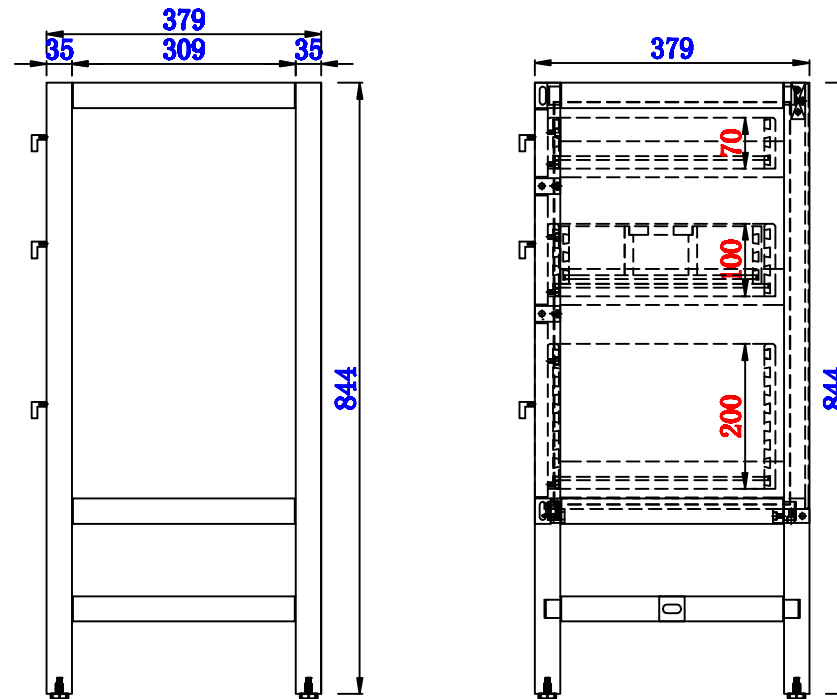

Please consult our website for Countertop Diagrams: [www.jamesmartinvanities.com](http://www.jamesmartinvanities.com)

Version:202009

381mm

Item Number:  
E444-BC15-MCA  
E444-BC15-GW

JAMES MARTIN

VANITIES™

Addison 381mm Base Cabinet with Drawers  
Diagrams with Dimensions  
page 02 of 03

**NOTE ONE: Countertops are not shown in these diagrams. (Cabinet Only)**  
Please consult our website for Countertop Diagrams: [www.jamesmartinvanities.com](http://www.jamesmartinvanities.com)

Version:202009

381mm

Item Number:  
E444-BC15-MCA  
E444-BC15-GW

JAMES MARTIN

VANITIES™

Addison 381mm Base Cabinet with Drawers  
Diagrams with Dimensions  
page 03 of 03

**NOTE ONE:** Countertops are not shown in these diagrams. (Cabinet Only)