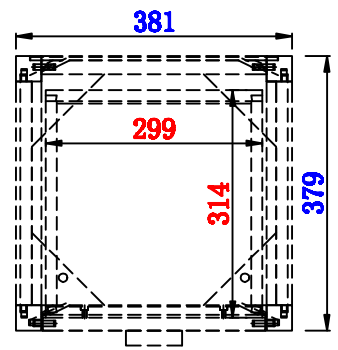

JAMES MARTIN

VANITIES™

Addison 381mm Base Cabinet with Drawers  
Diagrams with Dimensions  
page 01 of 03

**NOTE ONE:** Countertops are not shown in these diagrams. (Cabinet Only)

**NOTE TWO:** This Cabinet does not have a Backsplash.

Please consult our website for Countertop Diagrams: [www.jamesmartinvanities.com](http://www.jamesmartinvanities.com)

Version:202009

381mm

Item Number:  
E444-BC15-MCA  
E444-BC15-GW

JAMES MARTIN

VANITIES™

Addison 381mm Base Cabinet with Drawers  
Diagrams with Dimensions  
page 02 of 03

**NOTE ONE: Countertops are not shown in these diagrams. (Cabinet Only)**  
Please consult our website for Countertop Diagrams: [www.jamesmartinvanities.com](http://www.jamesmartinvanities.com)

Version:202009

381mm

Item Number:  
E444-BC15-MCA  
E444-BC15-GW

JAMES MARTIN

VANITIES™

Addison 381mm Base Cabinet with Drawers  
Diagrams with Dimensions  
page 03 of 03

**NOTE ONE:** Countertops are not shown in these diagrams. (Cabinet Only)