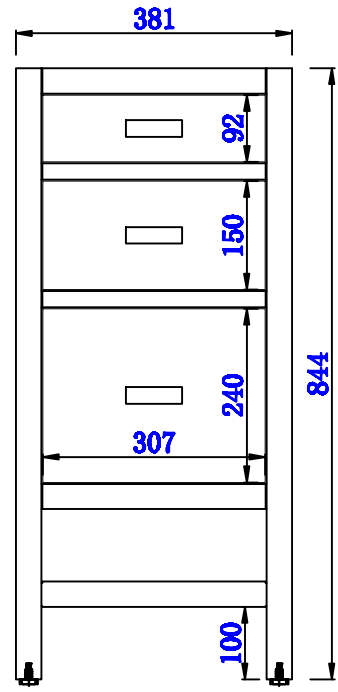

Version:202009

15"

Item Number:  
E444-BC15-MCA  
E444-BC15-GW

JAMES MARTIN

VANITIES™

Addison 15" Base Cabinet with Drawers  
Diagrams with Dimensions  
page 03 of 03

**NOTE ONE:** Countertops are not shown in these diagrams. (Cabinet Only)

**NOTE TWO:** This Cabinet does not have a Backsplash.

Please consult our website for Countertop Diagrams: [www.jamesmartinvanities.com](http://www.jamesmartinvanities.com)

Version:202009

381mm

Item Number:  
E444-BC15-MCA  
E444-BC15-GW

JAMES MARTIN

VANITIES™

Addison 381mm Base Cabinet with Drawers  
Diagrams with Dimensions  
page 01 of 03

**NOTE ONE:** Countertops are not shown in these diagrams. (Cabinet Only)

**NOTE TWO:** This Cabinet does not have a Backsplash.

Please consult our website for Countertop Diagrams: [www.jamesmartinvanities.com](http://www.jamesmartinvanities.com)

Version:202009

381mm

Item Number:  
E444-BC15-MCA  
E444-BC15-GW

JAMES MARTIN

VANITIES™