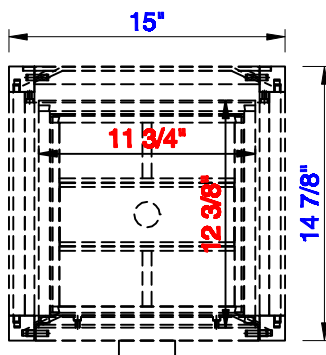

15"

Item Number:  
E444-BC15-MCA  
E444-BC15-GW

JAMES MARTIN

VANITIES™

Addison 15" Base Cabinet with Drawers  
Diagrams with Dimensions  
page 01 of 03

NOTE ONE: Countertops are not shown in these diagrams. (Cabinet Only)

NOTE TWO: This Cabinet does not have a Backsplash.

Please consult our website for Countertop Diagrams: [www.jamesmartinvanities.com](http://www.jamesmartinvanities.com)

Version:202009

15"

Item Number:  
E444-BC15-MCA  
E444-BC15-GW

JAMES MARTIN

VANITIES™

Addison 15" Base Cabinet with Drawers  
Diagrams with Dimensions  
page 02 of 03

**NOTE ONE: Countertops are not shown in these diagrams. (Cabinet Only)**  
Please consult our website for Countertop Diagrams: [www.jamesmartinvanities.com](http://www.jamesmartinvanities.com)

Version:202009

15"

Item Number:  
E444-BC15-MCA  
E444-BC15-GW

JAMES MARTIN

VANITIES™

Addison 15" Base Cabinet with Drawers  
Diagrams with Dimensions  
page 03 of 03

**NOTE ONE:** Countertops are not shown in these diagrams. (Cabinet Only)