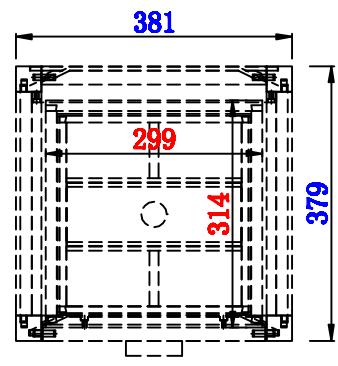

JAMES MARTIN

VANITIES™

Addison 381mm Base Cabinet with Drawers  
Diagrams with Dimensions  
page 01 of 03

**NOTE ONE:** Countertops are not shown in these diagrams. (Cabinet Only)

**NOTE TWO:** This Cabinet does not have a Backsplash.

Please consult our website for Countertop Diagrams: [www.jamesmartinvanities.com](http://www.jamesmartinvanities.com)

Version:202009

381mm

Item Number:  
E444-BC15-MCA  
E444-BC15-GW

JAMES MARTIN

VANITIES™

Addison 381mm Base Cabinet with Drawers  
Diagrams with Dimensions  
page 02 of 03

**NOTE ONE: Countertops are not shown in these diagrams. (Cabinet Only)**  
Please consult our website for Countertop Diagrams: [www.jamesmartinvanities.com](http://www.jamesmartinvanities.com)

Version:202009

381mm

Item Number:  
E444-BC15-MCA  
E444-BC15-GW

JAMES MARTIN

VANITIES™

Addison 381mm Base Cabinet with Drawers  
Diagrams with Dimensions  
page 03 of 03

**NOTE ONE:** Countertops are not shown in these diagrams. (Cabinet Only)