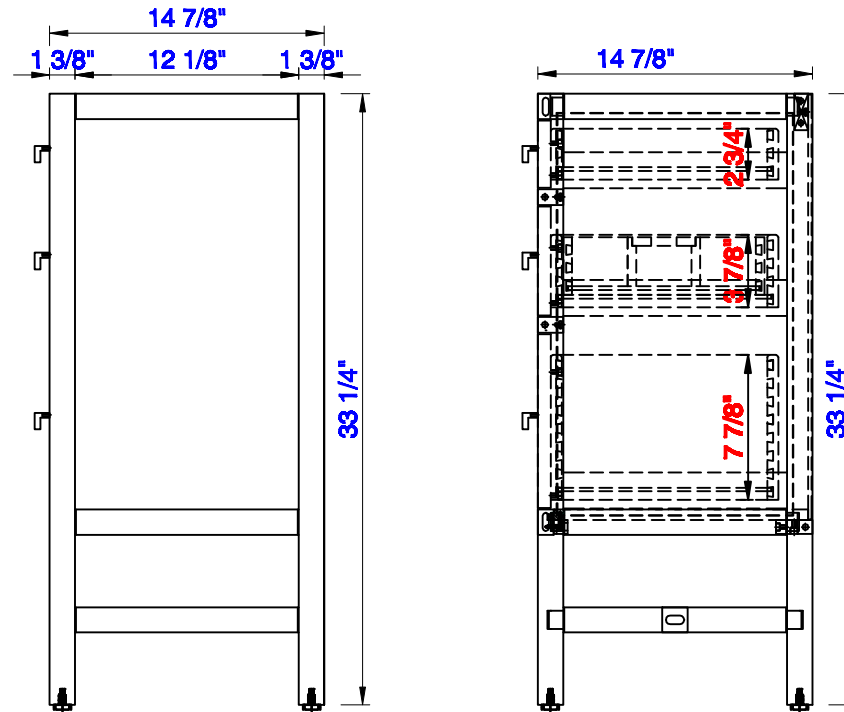

JAMES MARTIN

VANITIES™

Addison 15" Base Cabinet with Drawers  
Diagrams with Dimensions  
page 02 of 03

**NOTE ONE: Countertops are not shown in these diagrams. (Cabinet Only)**  
Please consult our website for Countertop Diagrams: [www.jamesmartinvanities.com](http://www.jamesmartinvanities.com)

Version:202009

15"

Item Number:  
E444-BC15-MCA  
E444-BC15-GW

JAMES MARTIN

VANITIES™

Addison 15" Base Cabinet with Drawers  
Diagrams with Dimensions  
page 03 of 03

**NOTE ONE:** Countertops are not shown in these diagrams. (Cabinet Only)

**NOTE TWO:** This Cabinet does not have a Backsplash.

Please consult our website for Countertop Diagrams: [www.jamesmartinvanities.com](http://www.jamesmartinvanities.com)

Version:202009

381mm

Item Number:  
E444-BC15-MCA  
E444-BC15-GW

JAMES MARTIN

VANITIES™

Addison 381mm Base Cabinet with Drawers  
Diagrams with Dimensions  
page 01 of 03

**NOTE ONE:** Countertops are not shown in these diagrams. (Cabinet Only)

**NOTE TWO:** This Cabinet does not have a Backsplash.