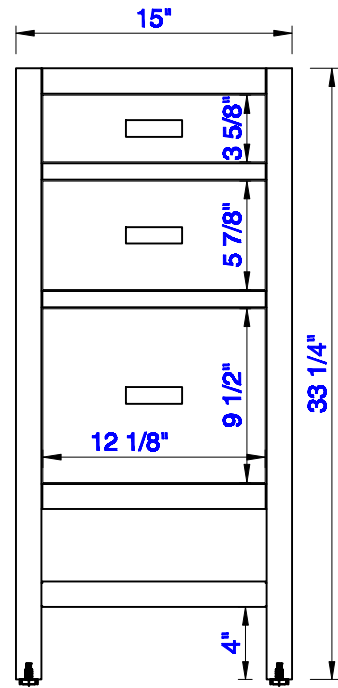

15"

Item Number:  
E444-BC15-MCA  
E444-BC15-GW

JAMES MARTIN

VANITIES™

Addison 15" Base Cabinet with Drawers  
Diagrams with Dimensions  
page 01 of 03

NOTE ONE: Countertops are not shown in these diagrams. (Cabinet Only)

JAMES MARTIN

VANITIES™

Addison 15" Base Cabinet with Drawers  
Diagrams with Dimensions  
page 02 of 03

**NOTE ONE: Countertops are not shown in these diagrams. (Cabinet Only)**  
Please consult our website for Countertop Diagrams: [www.jamesmartinvanities.com](http://www.jamesmartinvanities.com)

Version:202009

15"

Item Number:  
E444-BC15-MCA  
E444-BC15-GW

JAMES MARTIN

VANITIES™

Addison 15" Base Cabinet with Drawers  
Diagrams with Dimensions  
page 03 of 03

**NOTE ONE:** Countertops are not shown in these diagrams. (Cabinet Only)

Version:202009

381mm

Item Number:  
E444-BC15-MCA  
E444-BC15-GW

JAMES MARTIN

VANITIES™

Addison 381mm Base Cabinet with Drawers  
Diagrams with Dimensions  
page 03 of 03

**NOTE ONE:** Countertops are not shown in these diagrams. (Cabinet Only)