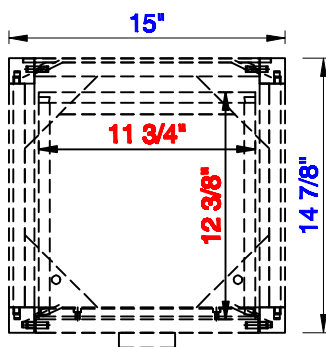

15"

Item Number:  
E444-BC15-MCA  
E444-BC15-GW

JAMES MARTIN

VANITIES™

Addison 15" Base Cabinet with Drawers  
Diagrams with Dimensions  
page 01 of 03

NOTE ONE: Countertops are not shown in these diagrams. (Cabinet Only)

NOTE TWO: This Cabinet does not have a Backsplash.

Please consult our website for Countertop Diagrams: [www.jamesmartinvanities.com](http://www.jamesmartinvanities.com)

Version:202009

15"

Item Number:  
E444-BC15-MCA  
E444-BC15-GW

JAMES MARTIN

VANITIES™

Addison 15" Base Cabinet with Drawers  
Diagrams with Dimensions  
page 02 of 03

**NOTE ONE: Countertops are not shown in these diagrams. (Cabinet Only)**  
Please consult our website for Countertop Diagrams: [www.jamesmartinvanities.com](http://www.jamesmartinvanities.com)

Version:202009

15"

Item Number:  
E444-BC15-MCA  
E444-BC15-GW

JAMES MARTIN

VANITIES™

Addison 15" Base Cabinet with Drawers  
Diagrams with Dimensions  
page 03 of 03

**NOTE ONE:** Countertops are not shown in these diagrams. (Cabinet Only)