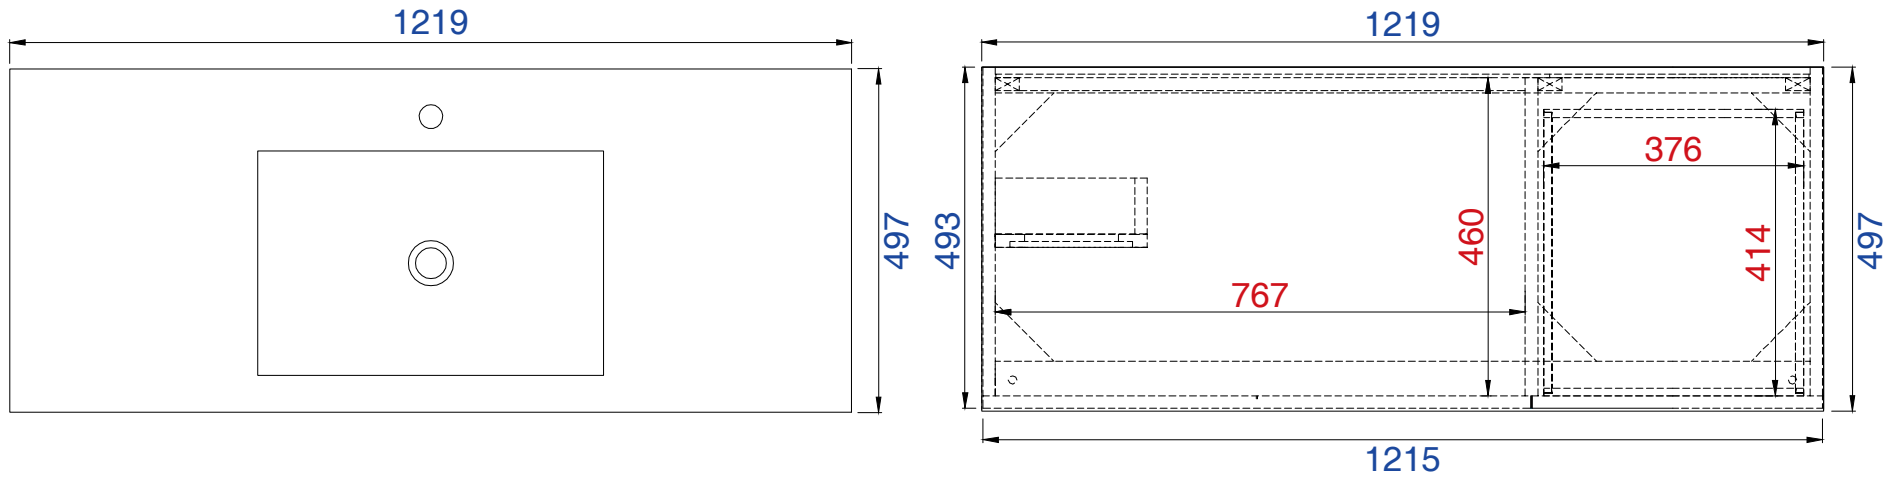

1219mm

Item Number:

- 389-V48-AGR-A
- 389-V48-CFO-A
- 389-V48-GW-A
- 389-V48-LTO-A

Mercer Island 1219mm Cabinet

Diagrams with Dimensions
page 01 of 03

NOTE ONE: Married Countertop is standard for this cabinet.
NOTE TWO: This vanity does not have a Backsplash.

1219mm

Item Number:

- 389-V48-AGR-A
- 389-V48-CFO-A
- 389-V48-GW-A
- 389-V48-LTO-A

Mercer Island 1219mm Cabinet

Diagrams with Dimensions
page 02 of 03

NOTE ONE: Married Countertop is standard for this cabinet.

1219mm

Item Number :

- 389-V48-AGR-A
- 389-V48-CFO-A
- 389-V48-GW-A
- 389-V48-LTO-A

Mercer Island 1219mm Cabinet

Diagrams with Dimensions
page 03 of 03

NOTE ONE: Married Countertop is standard for this cabinet.
NOTE TWO: This vanity does not have a Backsplash.

48"

Item Number:

- 389-V48-AGR-A
- 389-V48-CFO-A
- 389-V48-GW-A
- 389-V48-LTO-A

JAMES MARTIN

VANITIES™

Mercer Island 48" Cabinet

Diagrams with Dimensions
page 01 of 01

1219mm