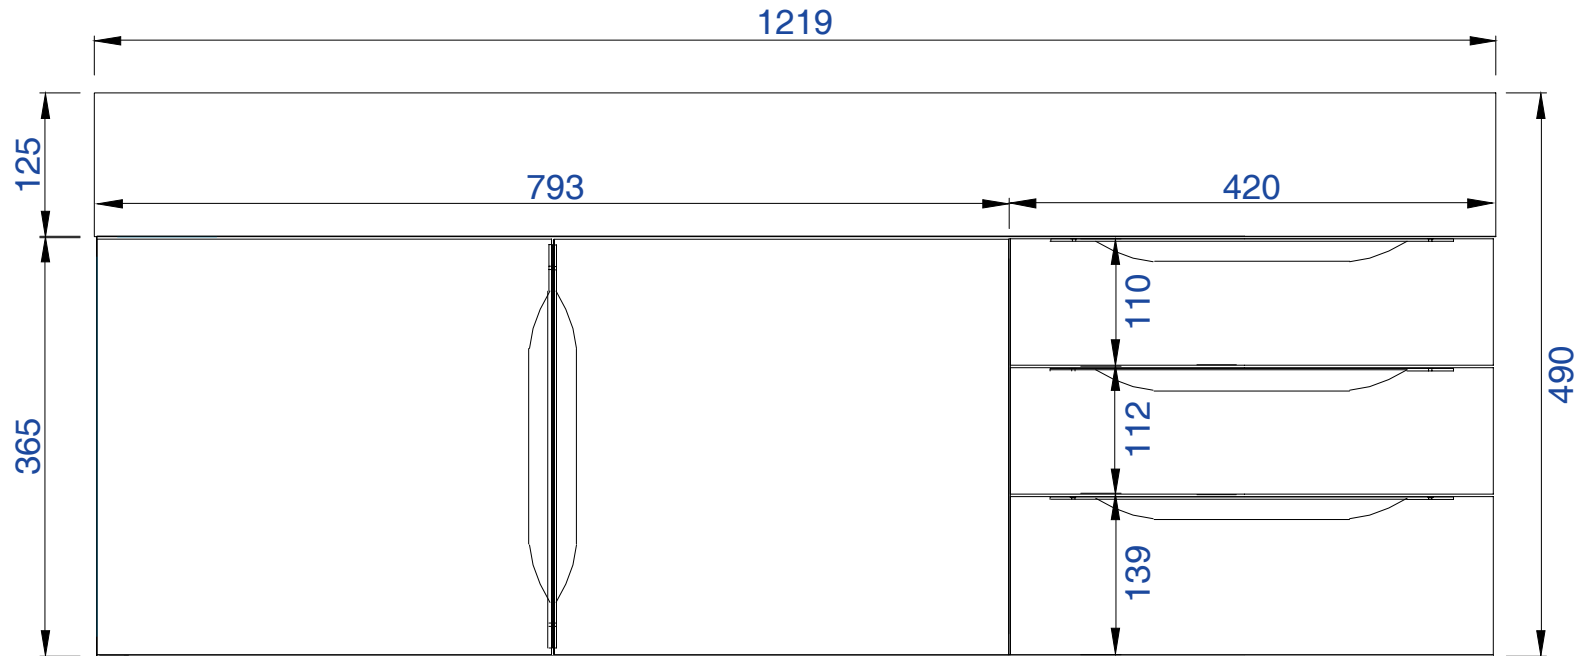

48"

Item Number :

- 389-V48-AGR-A
- 389-V48-CFO-A
- 389-V48-GW-A
- 389-V48-LTO-A

Mercer Island 48" Cabinet

Diagrams with Dimensions
page 01 of 03

NOTE ONE: Married Countertop is standard for this cabinet.
NOTE TWO: This vanity does not have a Backsplash.

48"

Item Number:

- 389-V48-AGR-A
- 389-V48-CFO-A
- 389-V48-GW-A
- 389-V48-LTO-A

Mercer Island 48" Cabinet

Diagrams with Dimensions
page 02 of 03

NOTE ONE: Married Countertop is standard for this cabinet.

48"

1219mm

Item Number:

- 389-V48-AGR-A
- 389-V48-CFO-A
- 389-V48-GW-A
- 389-V48-LTO-A

Mercer Island 1219mm Cabinet

Diagrams with Dimensions
page 01 of 03

NOTE ONE: Married Countertop is standard for this cabinet.
NOTE TWO: This vanity does not have a Backsplash.

1219mm

Item Number:

- 389-V48-AGR-A
- 389-V48-CFO-A
- 389-V48-GW-A
- 389-V48-LTO-A

Mercer Island 1219mm Cabinet

Diagrams with Dimensions
page 02 of 03

NOTE ONE: Married Countertop is standard for this cabinet.