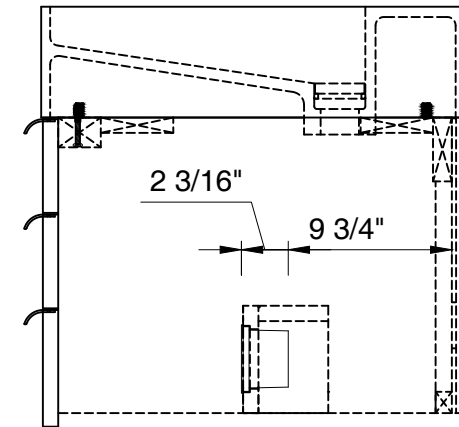

1219mm

Item Number:

- 389-V48-AGR-A
- 389-V48-CFO-A
- 389-V48-GW-A
- 389-V48-LTO-A

Mercer Island 1219mm Cabinet

Diagrams with Dimensions
page 01 of 03

NOTE ONE: Married Countertop is standard for this cabinet.
NOTE TWO: This vanity does not have a Backsplash.

1219mm

Item Number :

- 389-V48-AGR-A
- 389-V48-CFO-A
- 389-V48-GW-A
- 389-V48-LTO-A

Mercer Island 1219mm Cabinet

Diagrams with Dimensions
page 03 of 03

NOTE ONE: Married Countertop is standard for this cabinet.
NOTE TWO: This vanity does not have a Backsplash.

48"

Item Number:

- 389-V48-AGR-A
- 389-V48-CFO-A
- 389-V48-GW-A
- 389-V48-LTO-A

JAMES MARTIN

VANITIES™

Mercer Island 48" Cabinet

Diagrams with Dimensions
page 01 of 01

1219mm

Item Number:

- 389-V48-AGR-A
- 389-V48-CFO-A
- 389-V48-GW-A
- 389-V48-LTO-A

JAMES MARTIN

VANITIES™

Mercer Island 1219mm Cabinet

Diagrams with Dimensions
page 01 of 01