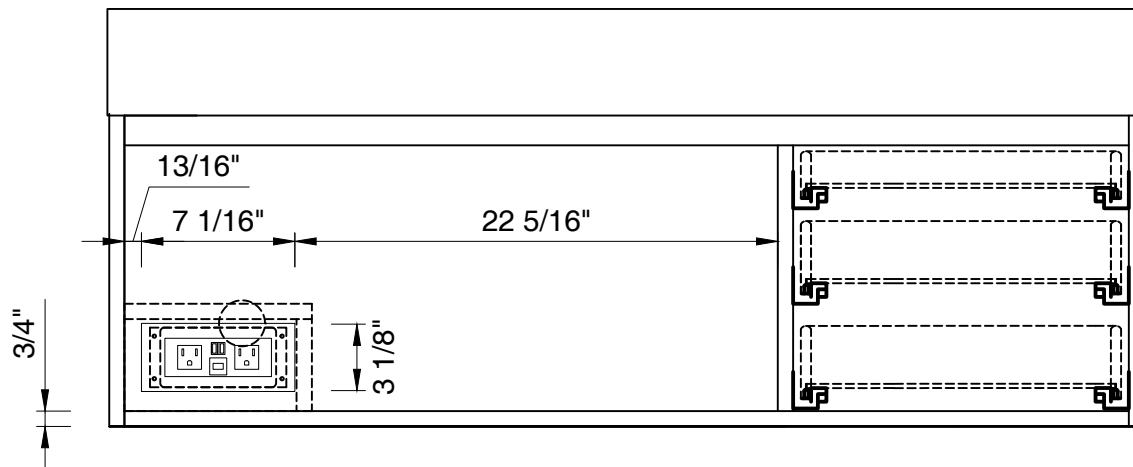

48"

Item Number :

- 389-V48-AGR-A
- 389-V48-CFO-A
- 389-V48-GW-A
- 389-V48-LTO-A

Mercer Island 48" Cabinet

Diagrams with Dimensions
page 01 of 03

NOTE ONE: Married Countertop is standard for this cabinet.
NOTE TWO: This vanity does not have a Backsplash.

1219mm

Item Number :

- 389-V48-AGR-A
- 389-V48-CFO-A
- 389-V48-GW-A
- 389-V48-LTO-A

Mercer Island 1219mm Cabinet

Diagrams with Dimensions
page 03 of 03

NOTE ONE: Married Countertop is standard for this cabinet.
NOTE TWO: This vanity does not have a Backsplash.

48"

Item Number:

- 389-V48-AGR-A
- 389-V48-CFO-A
- 389-V48-GW-A
- 389-V48-LTO-A

JAMES MARTIN

VANITIES™

Mercer Island 48" Cabinet

Diagrams with Dimensions
page 01 of 01

1219mm

Item Number:

- 389-V48-AGR-A
- 389-V48-CFO-A
- 389-V48-GW-A
- 389-V48-LTO-A

JAMES MARTIN

VANITIES™

Mercer Island 1219mm Cabinet

Diagrams with Dimensions
page 01 of 01