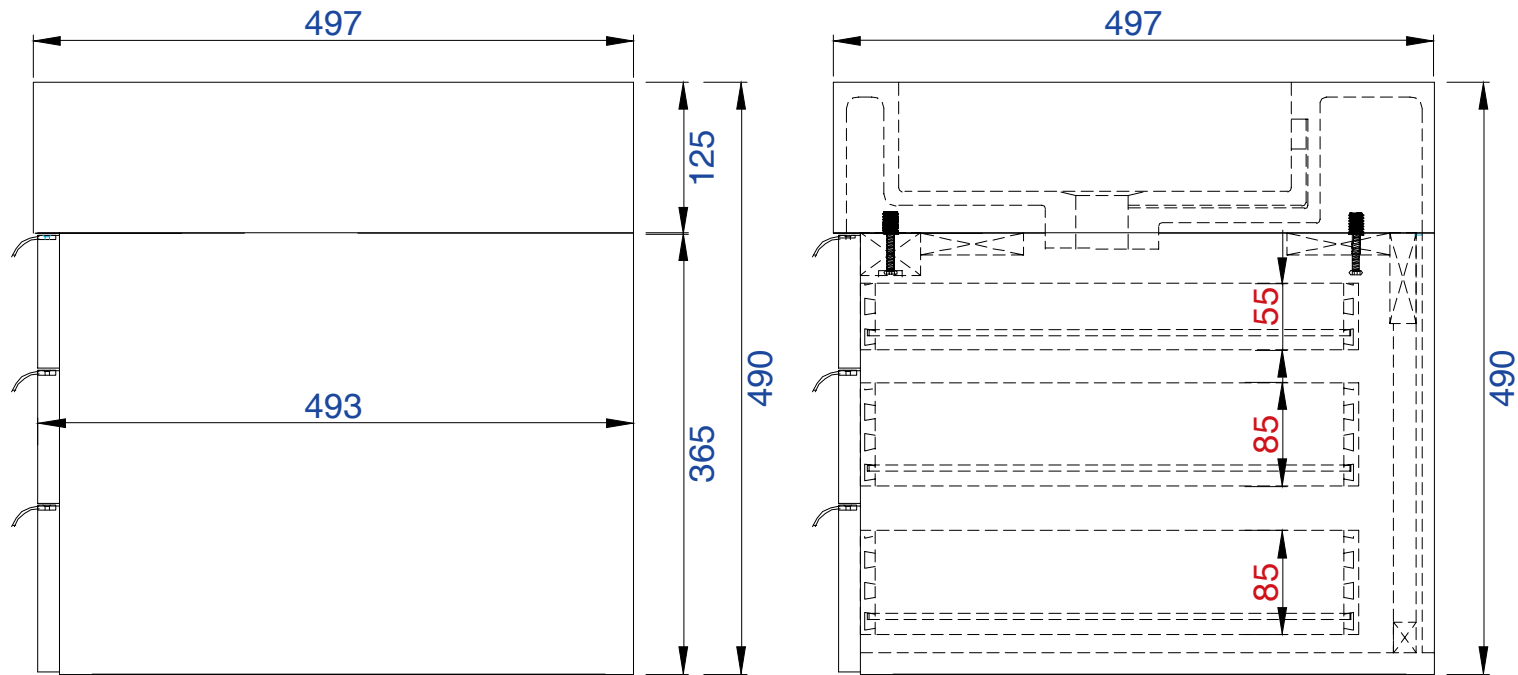

1219mm

Item Number:

- 389-V48-AGR-A
- 389-V48-CFO-A
- 389-V48-GW-A
- 389-V48-LTO-A

Mercer Island 1219mm Cabinet

Diagrams with Dimensions
page 02 of 03

NOTE ONE: Married Countertop is standard for this cabinet.

1219mm

Item Number :

- 389-V48-AGR-A
- 389-V48-CFO-A
- 389-V48-GW-A
- 389-V48-LTO-A

Mercer Island 1219mm Cabinet

Diagrams with Dimensions
page 03 of 03

NOTE ONE: Married Countertop is standard for this cabinet.
NOTE TWO: This vanity does not have a Backsplash.

48"

Item Number:

- 389-V48-AGR-A
- 389-V48-CFO-A
- 389-V48-GW-A
- 389-V48-LTO-A

JAMES MARTIN

VANITIES™

Mercer Island 48" Cabinet

Diagrams with Dimensions
page 01 of 01

1219mm

Item Number:

- 389-V48-AGR-A
- 389-V48-CFO-A
- 389-V48-GW-A
- 389-V48-LTO-A

JAMES MARTIN

VANITIES™

Mercer Island 1219mm Cabinet

Diagrams with Dimensions
page 01 of 01