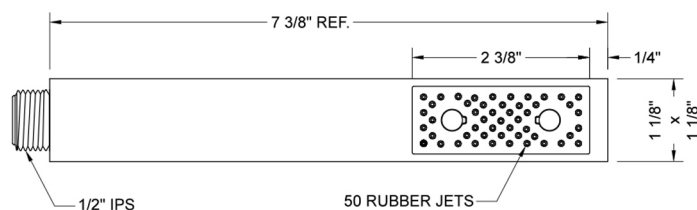

SPRAY PATTERNS:

COMPLIANCES:

Complies with: ASME A112.18.1-2012/CSA B125.1-12