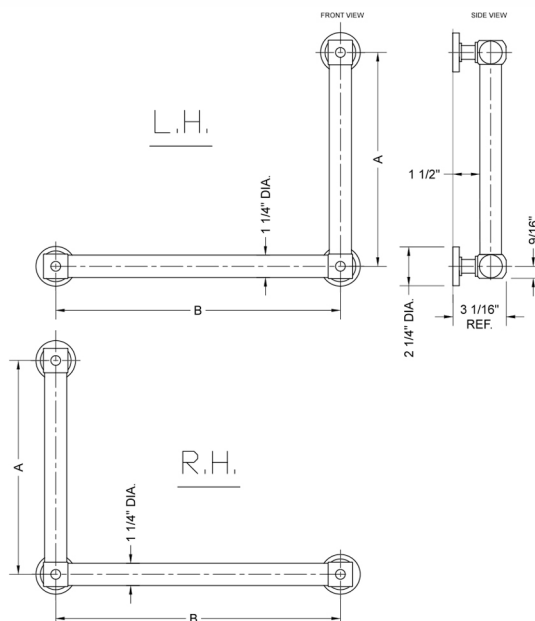

G70 16H x 24W 90° Right Hand Grab Bar

Model #: **G70-16H-24W-RH-**

FEATURES:

- ADA compliant when properly installed
- All brass construction, fully polished & plated
- All grab bars can be custom sized. Contact JACLO for pricing & availability
- Optional handshower sliders and toilet paper/wash cloth holders can be added only upon initial order
- Grab bars over 32" REQUIRE a middle post

SPECIFICATION DRAWING:

BRASS LUXURY GRAB BAR			
PART #	DESCRIPTION	A H	B W
G70-12H-12W	CENTER TO CENTER	12"	12"
G70-12H-16W	CENTER TO CENTER	12"	16"
G70-12H-24W	CENTER TO CENTER	12"	24"
G70-12H-32W	CENTER TO CENTER	12"	32"
G70-16H-12W	CENTER TO CENTER	16"	12"
G70-16H-16W	CENTER TO CENTER	16"	16"
G70-16H-24W	CENTER TO CENTER	16"	24"
G70-16H-32W	CENTER TO CENTER	16"	32"
G70-24H-12W	CENTER TO CENTER	24"	12"
G70-24H-16W	CENTER TO CENTER	24"	16"
G70-24H-24W	CENTER TO CENTER	24"	24"
G70-24H-32W	CENTER TO CENTER	24"	32"
G70-32H-12W	CENTER TO CENTER	32"	12"
G70-32H-16W	CENTER TO CENTER	32"	16"
G70-32H-24W	CENTER TO CENTER	32"	24"
G70-32H-32W	CENTER TO CENTER	32"	32"