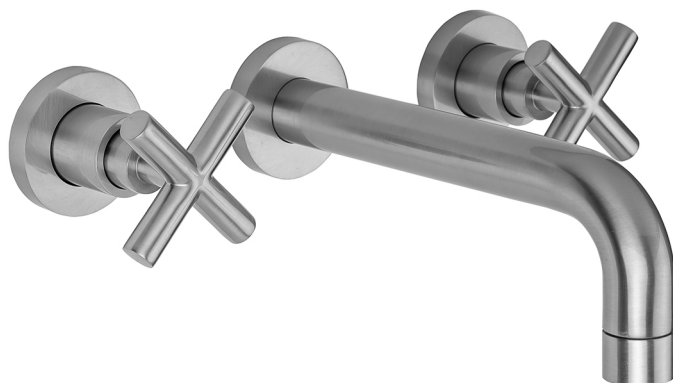

Contempo Wall Faucet TRIM with Cross Handles

Model #: 9880-W-WT462-TR-

FEATURES:

- All brass construction 8" center to center
- 1/4 turn ceramic valves
- Stationary wall mounted spout
- Available flow rates: 1.5, 1.2, & 0.5 GPM. Additional flow rate (aerator) options available. Contact JACLO
- Requires 5550-RGH rough kit

AVAILABLE FINISHES:

Polished Chrome (PCH)	Satin Chrome (SC)	Bronze Umber (BU)
Satin Nickel (SN)	Pewter (PEW)	Caramel Bronze (CB)
Polished Nickel (PN)	Antique Brass (AB)	Antique Copper (ACU)
Oil-Rubbed Bronze (ORB)	Polished Brass (PB)	Polished Copper (PCU)
Vintage Bronze (VB)	Satin Brass (SB)	Rose Gold (RG)
Matte Black (MBK)	Satin Gold (SG)	Polished Gold (PG)
Black Nickel (BKN)	Bombay Gold (BG)	Jewelers Gold (JG)
Europa Bronze (EB)	White (WH)	Sedona Beige (SDB)
Tristan Brass (TB)	Unlacquered Brass (ULB)	Satin Cooper (SCU)

SPECIFICATION DRAWING:

AVAILABLE HANDLES: