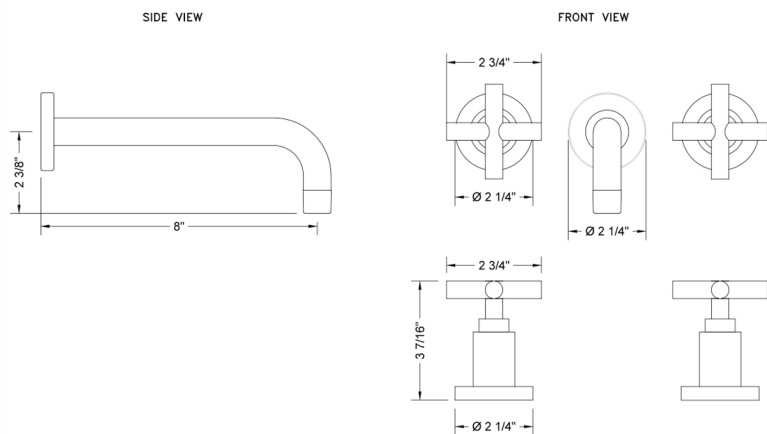

Contempo Wall Faucet TRIM with Cross Handles

Model #: 9880-W-WT462-TR-

FEATURES:

- All brass construction 8" center to center
- 1/4 turn ceramic valves
- Stationary wall mounted spout
- Available flow rates: 1.5, 1.2, & 0.5 GPM. Additional flow rate (aerator) options available. Contact JACLO
- Requires 5550-RGH rough kit

SPECIFICATION DRAWING:

AVAILABLE HANDLES: