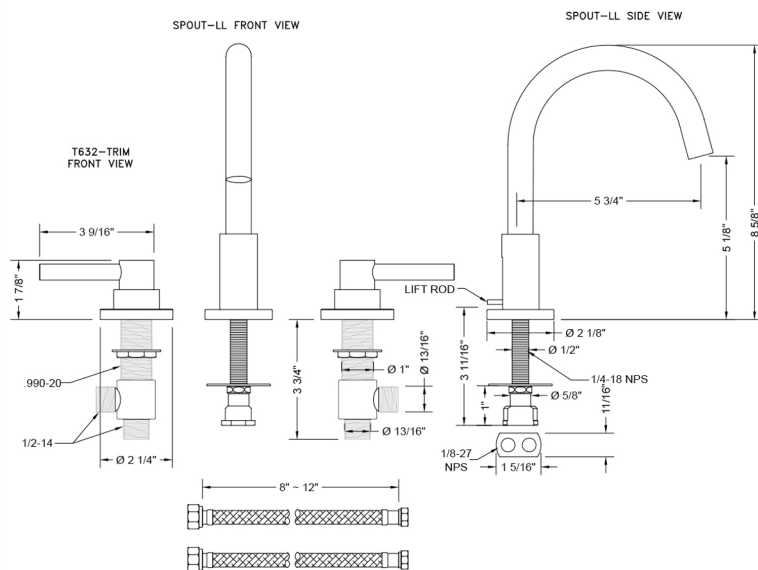

SPECIFICATION DRAWING: