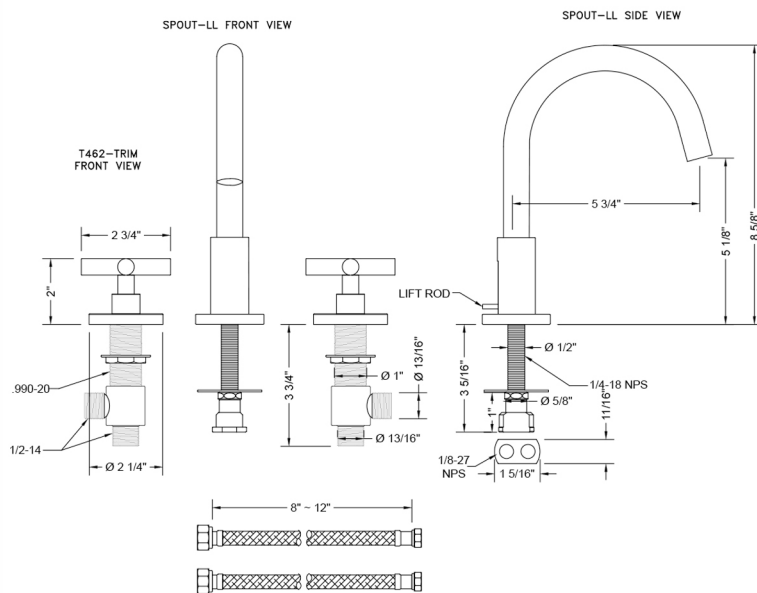

## FEATURES:

- All brass 8" - 12" widespread faucet includes brass pop-up drain with overflow
- 1/4 turn ceramic valves
- Swivel Spout (For Stationary Spout option, contact JACLO)
- Available Flow Rates: 1.5, 1.2 & 0.5 GPM. Additional flow rate (aerator) options available. Contact JACLO.
- 5 3/4" spout reach
- Spout Hole Size: 1 1/2" - 1 7/8"
- Valve Hole Size: 1 1/8" - 1 5/8"

## SPECIFICATION DRAWING: