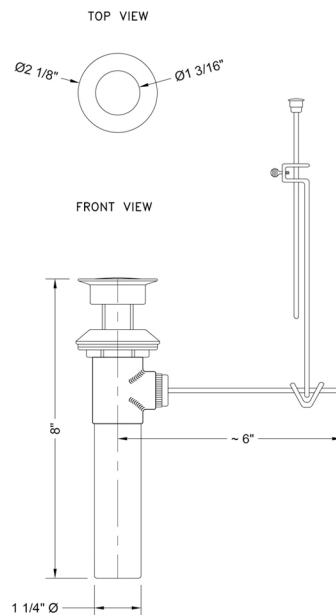

COMPLIANCES:

Complies with: ASME A112.18.2-2015/CSA B125.2-15