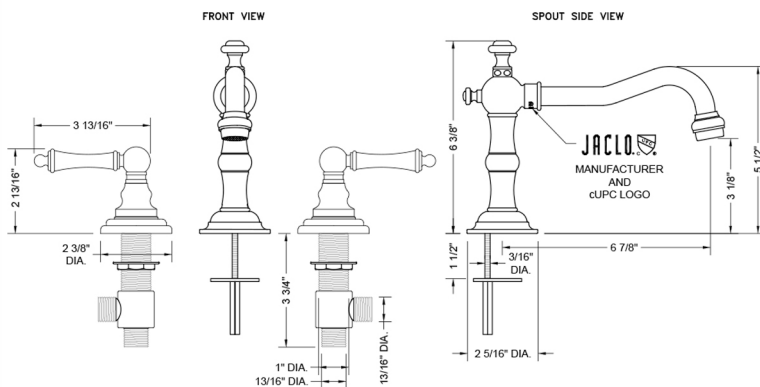

Roaring 20's Faucet with Ball Lever Handles

Model #: 7830-T679-

FEATURES:

- All brass 8" - 12" widespread faucet includes brass pop-up drain with overflow
- 1/4 turn ceramic valves
- Swivel Spout (For Stationary Spout option, contact JACLO)
- Available Flow Rates: 1.5, 1.2 & 0.5 GPM. Additional flow rate (aerator) options available. Contact JACLO.
- 6 7/8" spout reach
- Spout Hole Size Min-Max: 1" - 2"
- Valve Hole Size Min-Max: 1 1/8" - 1 5/8"
- ADA Compliant Levers

AVAILABLE FINISHES:

Polished Chrome (PCH)	Satin Chrome (SC)	Bronze Umber (BU)
Satin Nickel (SN)	Pewter (PEW)	Caramel Bronze (CB)
Polished Nickel (PN)	Antique Brass (AB)	Antique Copper (ACU)
Oil-Rubbed Bronze (ORB)	Polished Brass (PB)	Polished Copper (PCU)
Vintage Bronze (VB)	Satin Brass (SB)	Rose Gold (RG)
Matte Black (MBK)	Satin Gold (SG)	Polished Gold (PG)
Black Nickel (BKN)	Bombay Gold (BG)	Jewelers Gold (JG)
Europa Bronze (EB)	White (WH)	Sedona Beige (SDB)
Tristan Brass (TB)	Unlacquered Brass (ULB)	Satin Cooper (SCU)

SPECIFICATION DRAWING:

AVAILABLE HANDLES:

COMPLIANCES:

Complies with: ASME A112.18.1-2012/CSA B125.1-12