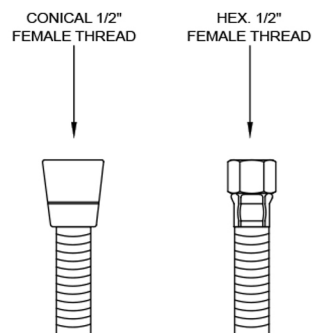

79" Stainless Steel Hose

Model #: 3079-SS

FEATURES:

- Stainless steel handshower hose
- 1/2" Female threads
- Brass hex nut is on one end of the hose, and a brass conical nut to hold the handshower is on the other end
- Attach handshower to conical end of hose
- Ideal for commercial applications
- Available in STAINLESS STEEL ONLY

AVAILABLE FINISHES:

N/A

SPECIFICATION DRAWING:

STAINLESS STEEL HANDSHOWER HOSE		
PART #	DESCRIPTION	LENGTH
3040-SS	STAINLESS STEEL HOSE 40"	40"
3060-SS	STAINLESS STEEL HOSE 60"	60"
3071-SS	STAINLESS STEEL HOSE 71"	71"
3079-SS	STAINLESS STEEL HOSE 79"	79"
3096-SS	STAINLESS STEEL HOSE 96"	96"