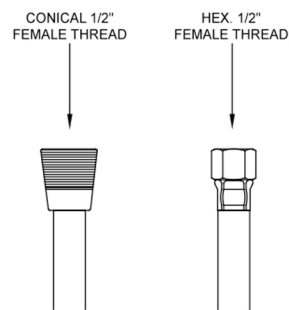

### FEATURES:

- Reinforced vinyl handshower hose
- 1/2" Female threads
- Brass hex nut is on one end of the hose, and a brass conical nut to hold the handshower is on the other end
- Attach handshower to conical end of hose
- Ideal for use in healthcare facilities
- Available in: WH ONLY

### SPECIFICATION DRAWING:

RAINFORCED VINYL HANDSHOWER HOSE		
PART #	DESCRIPTION	LENGTH
3060-RI	REINFORCED VINYL HOSE 60"	60"
3071-RI	REINFORCED VINYL HOSE 71"	71"
3079-RI	REINFORCED VINYL HOSE 79"	79"
3096-RI	REINFORCED VINYL HOSE 96"	96"